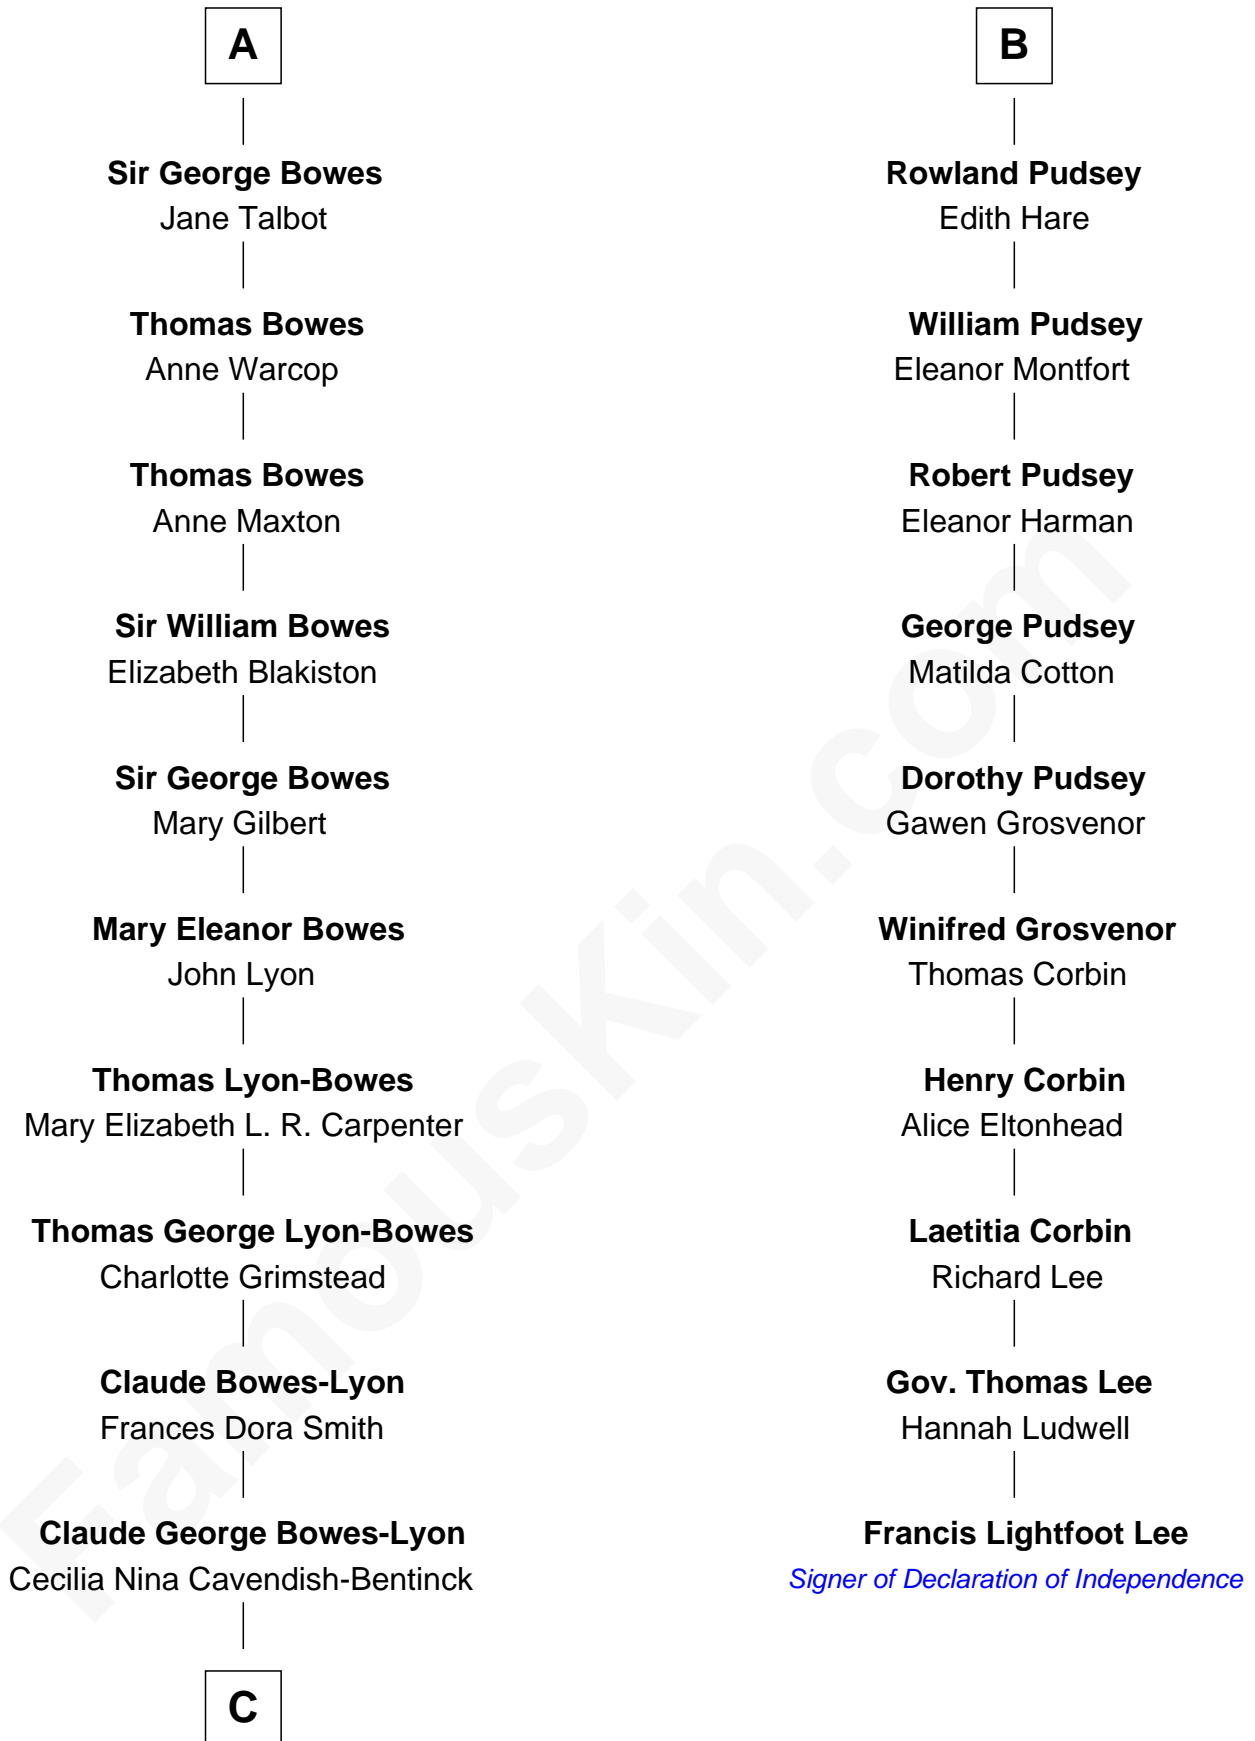

FamousKin.com Relationship Chart of

Prince Harry
Duke of Sussex

16th cousin 4 times removed of

Francis Lightfoot Lee

Signer of the Declaration of Independence

Sir John Marmion
Maud de Furnival

C

Elizabeth Bowes-Lyon

George VI, King of the United Kingdom

Elizabeth II, Queen of the United Kingdom

Prince Philip of Edinburgh

Charles III, King of the United Kingdom

Princess Diana Frances Spencer

Prince Harry

Duke of Sussex

FamousKin.com