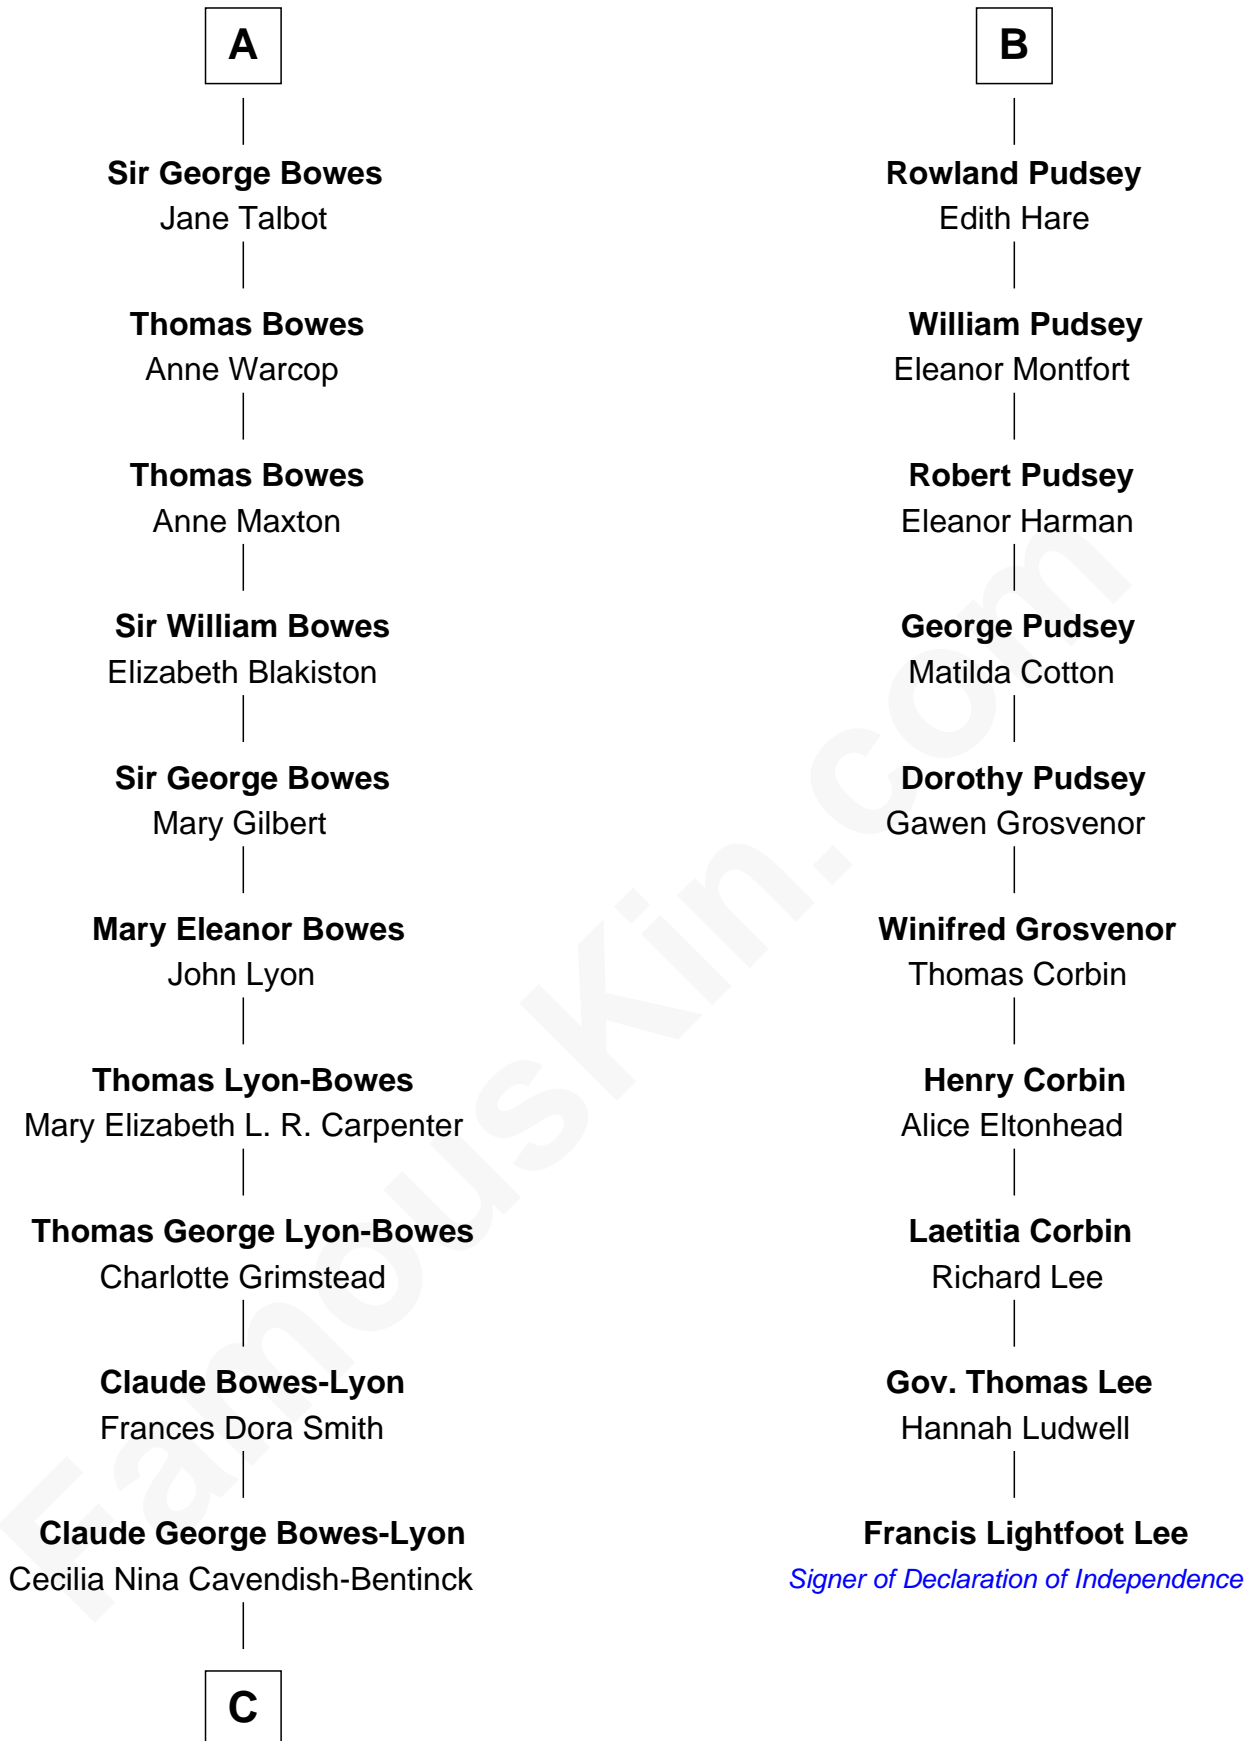

# FamousKin.com Relationship Chart of

**Prince Harry**  
*Duke of Sussex*

16th cousin 4 times removed of

**Francis Lightfoot Lee**

*Signer of the Declaration of Independence*

**Hugh FitzHenry**  
Albreda - - - - -

Eve Bulmer

**Henry Fitzhugh**

Joan Scrope

**Henry FitzHugh**

Elizabeth Grey

**Eleanor Fitzhugh**

Sir Thomas Tunstall

**Margaret Tunstall**

Sir Ralph Pudsey

**Sir John Pudsey**

Grace Hamerton

**Henry Pudsey**

Margaret Conyers

**B**

**C**

**Elizabeth Bowes-Lyon**

George VI, King of the United Kingdom

**Elizabeth II, Queen of the United Kingdom**

Prince Philip of Edinburgh

**Charles III, King of the United Kingdom**

Princess Diana Frances Spencer

**Prince Harry**

*Duke of Sussex*