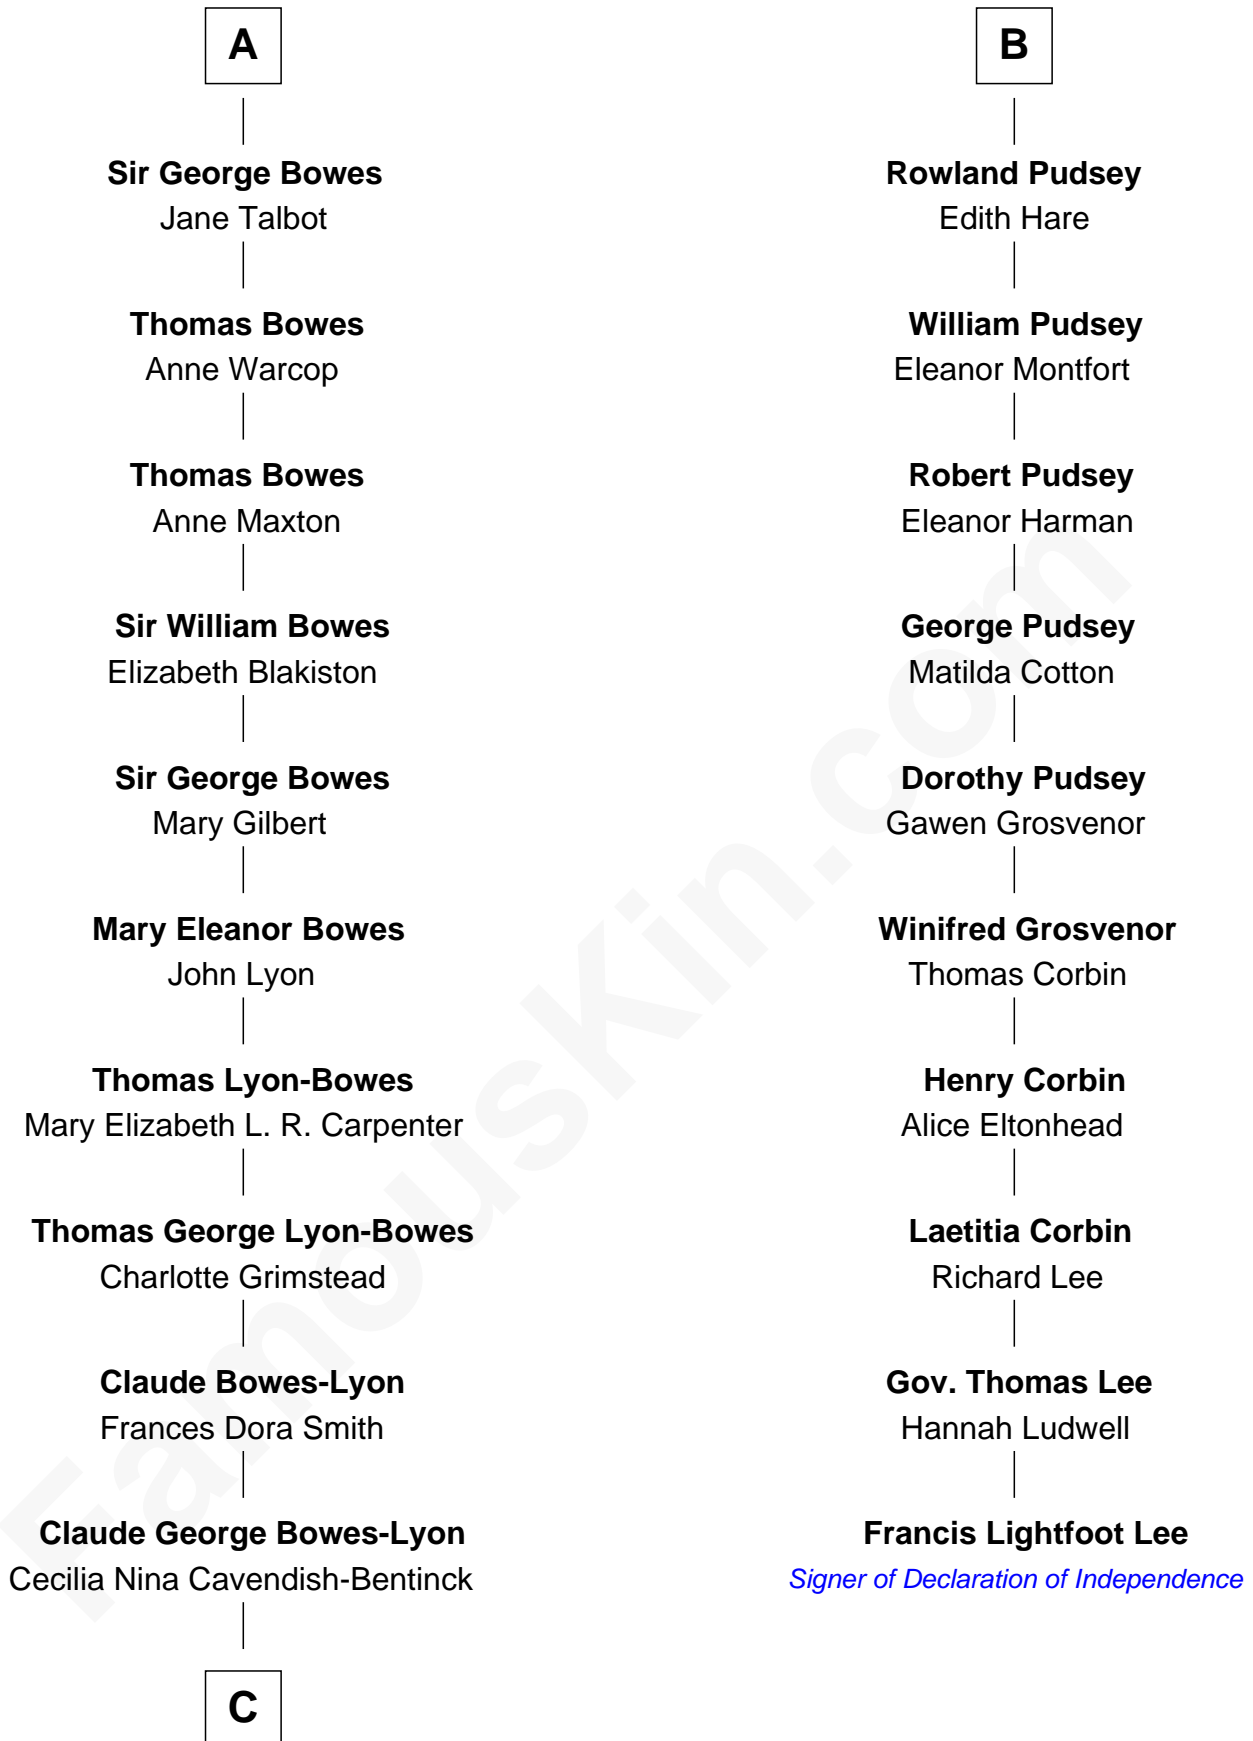

FamousKin.com Relationship Chart of

Prince Harry
Duke of Sussex

16th cousin 4 times removed of

Francis Lightfoot Lee

Signer of the Declaration of Independence

Sir Geoffrey le Scrope

Ivetta de Ros

C

Elizabeth Bowes-Lyon

George VI, King of the United Kingdom

Elizabeth II, Queen of the United Kingdom

Prince Philip of Edinburgh

Charles III, King of the United Kingdom

Princess Diana Frances Spencer

Prince Harry