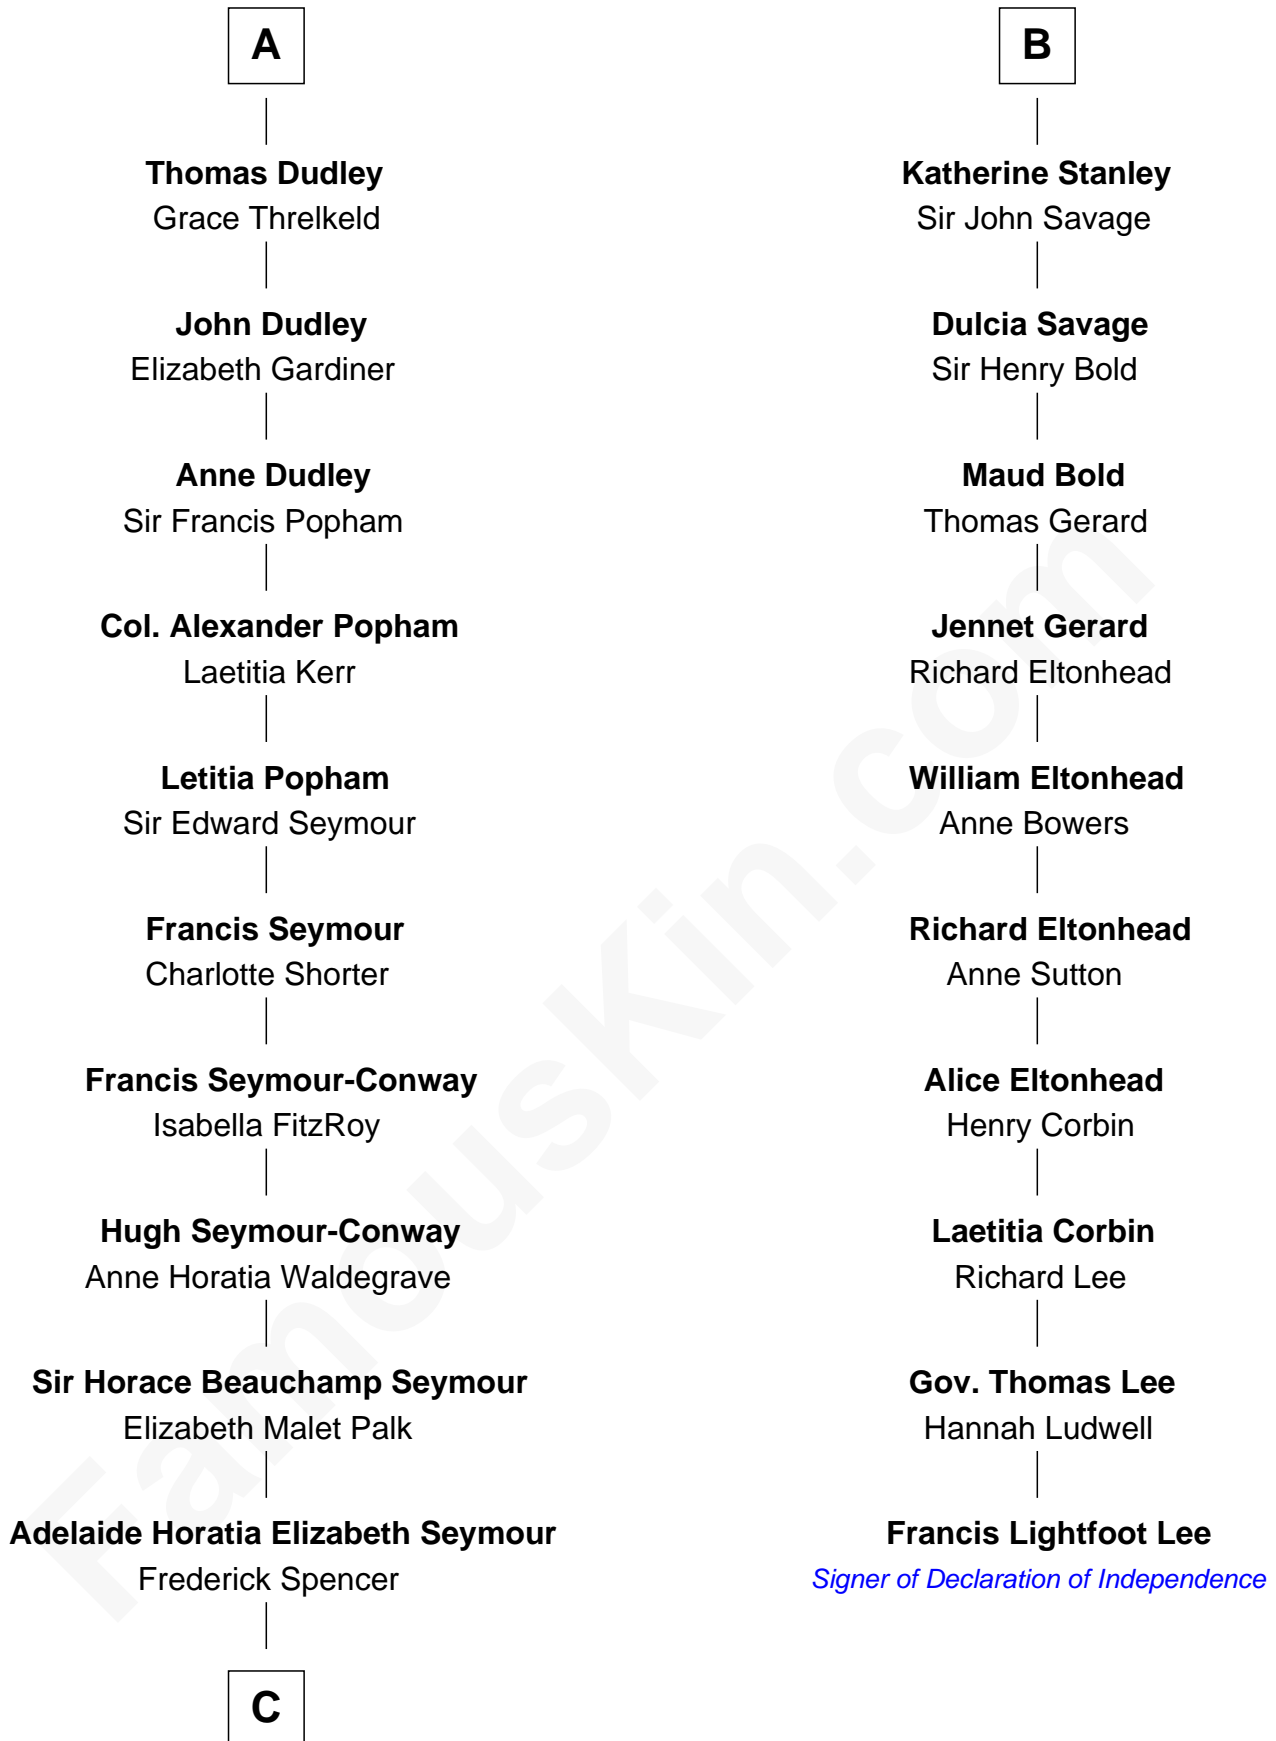

FamousKin.com Relationship Chart of

Prince Harry
Duke of Sussex

16th cousin 5 times removed of

Francis Lightfoot Lee

Signer of the Declaration of Independence

William de Braiose

Eva Marshal

Eve de Braiose
Sir William de Cantilupe

Milicent de Cantilupe
Eudo la Zouche

Eve la Zouche
Sir Maurice de Berkeley

Thomas de Berkeley
Katherine de Clyvedon

Sir John Berkeley
Elizabeth Betteshorne

Elizabeth Berkeley
Sir John Sutton

Sir Edmund Sutton
Matilda Clifford

A

Eleanor de Braiose
Sir Humphrey de Bohun

Humphrey de Bohun
Maud de Fiennes

Humphrey de Bohun
Elizabeth Plantagenet

Sir William de Bohun
Elizabeth de Badlesmere

Elizabeth de Bohun
Sir Richard Fitzalan

Elizabeth Fitzalan
Sir Robert Goushill

Joan Goushill
Sir Thomas Stanley

B

C

Charles Robert Spencer

Margaret Baring

Albert Edward John Spencer

Cynthia Elinor Beatrix Hamilton

Edward John Spencer