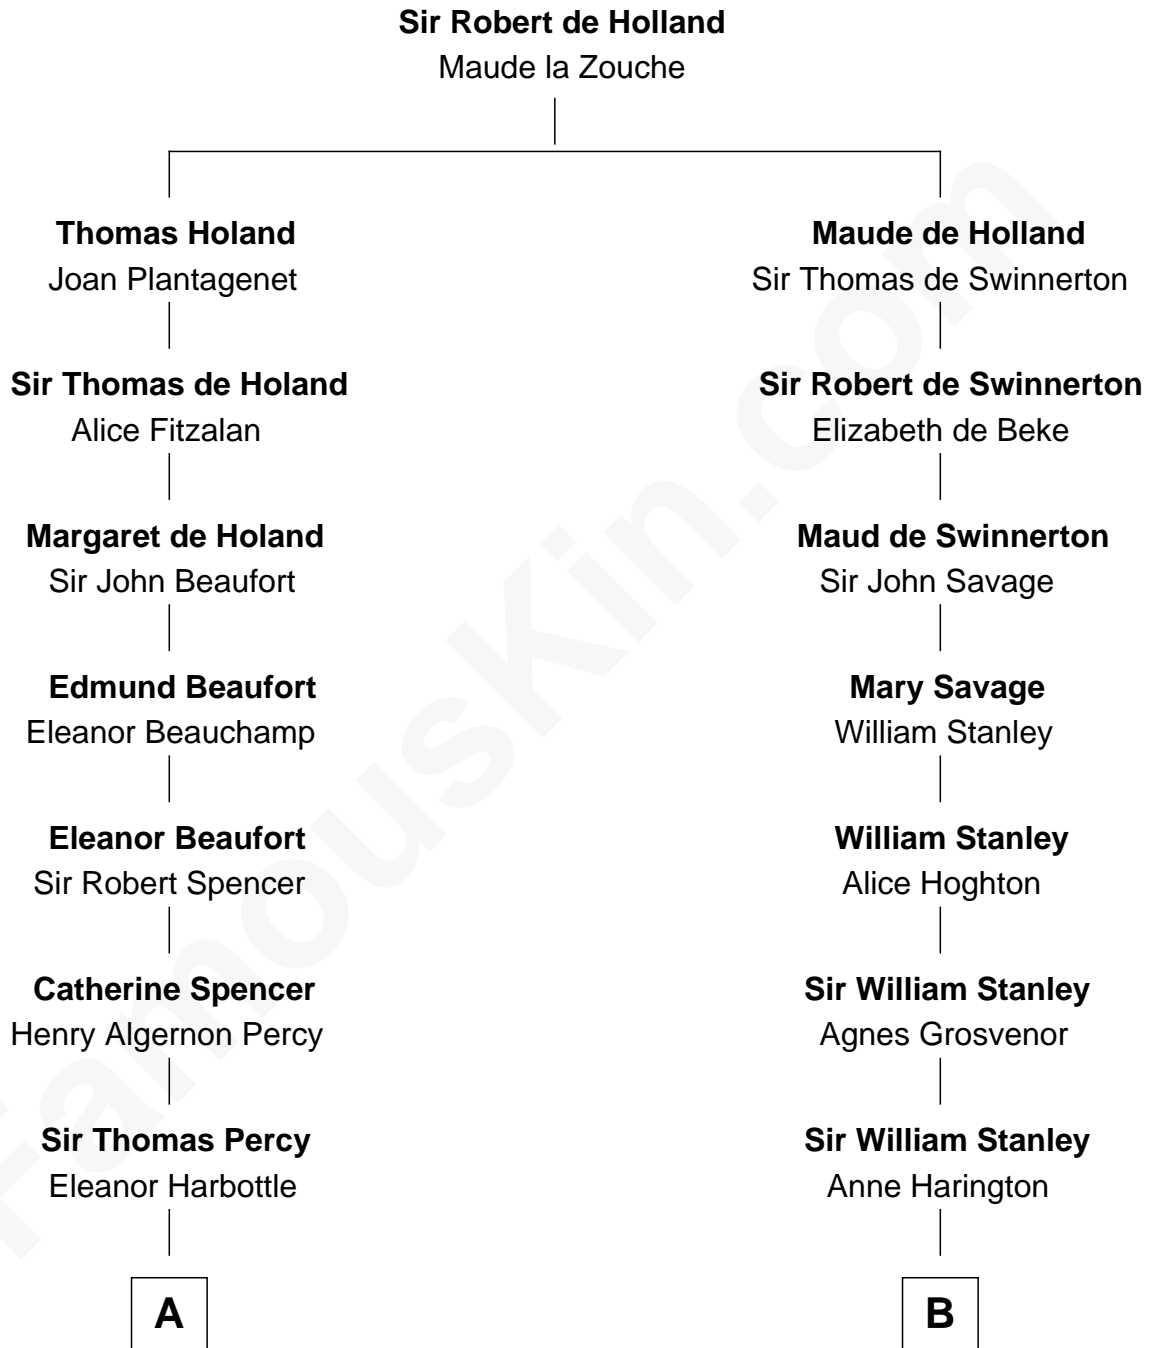

FamousKin.com Relationship Chart of

Prince Harry
Duke of Sussex

13th cousin 8 times removed of

Francis Lightfoot Lee
Signer of the Declaration of Independence

A

Henry Percy
Katherine Neville

Henry Percy
Dorothy Devereux

Dorothy Percy
Robert Sydney

Dorothy Sydney
Henry Spencer

Sir Robert Spencer
Ann Digby

Sir Charles Spencer
Anne Churchill

John Spencer
Georgiana Carolina Carteret

John Spencer
Margaret Georgiana Poyntz

George John Spencer
Lavina Bingham