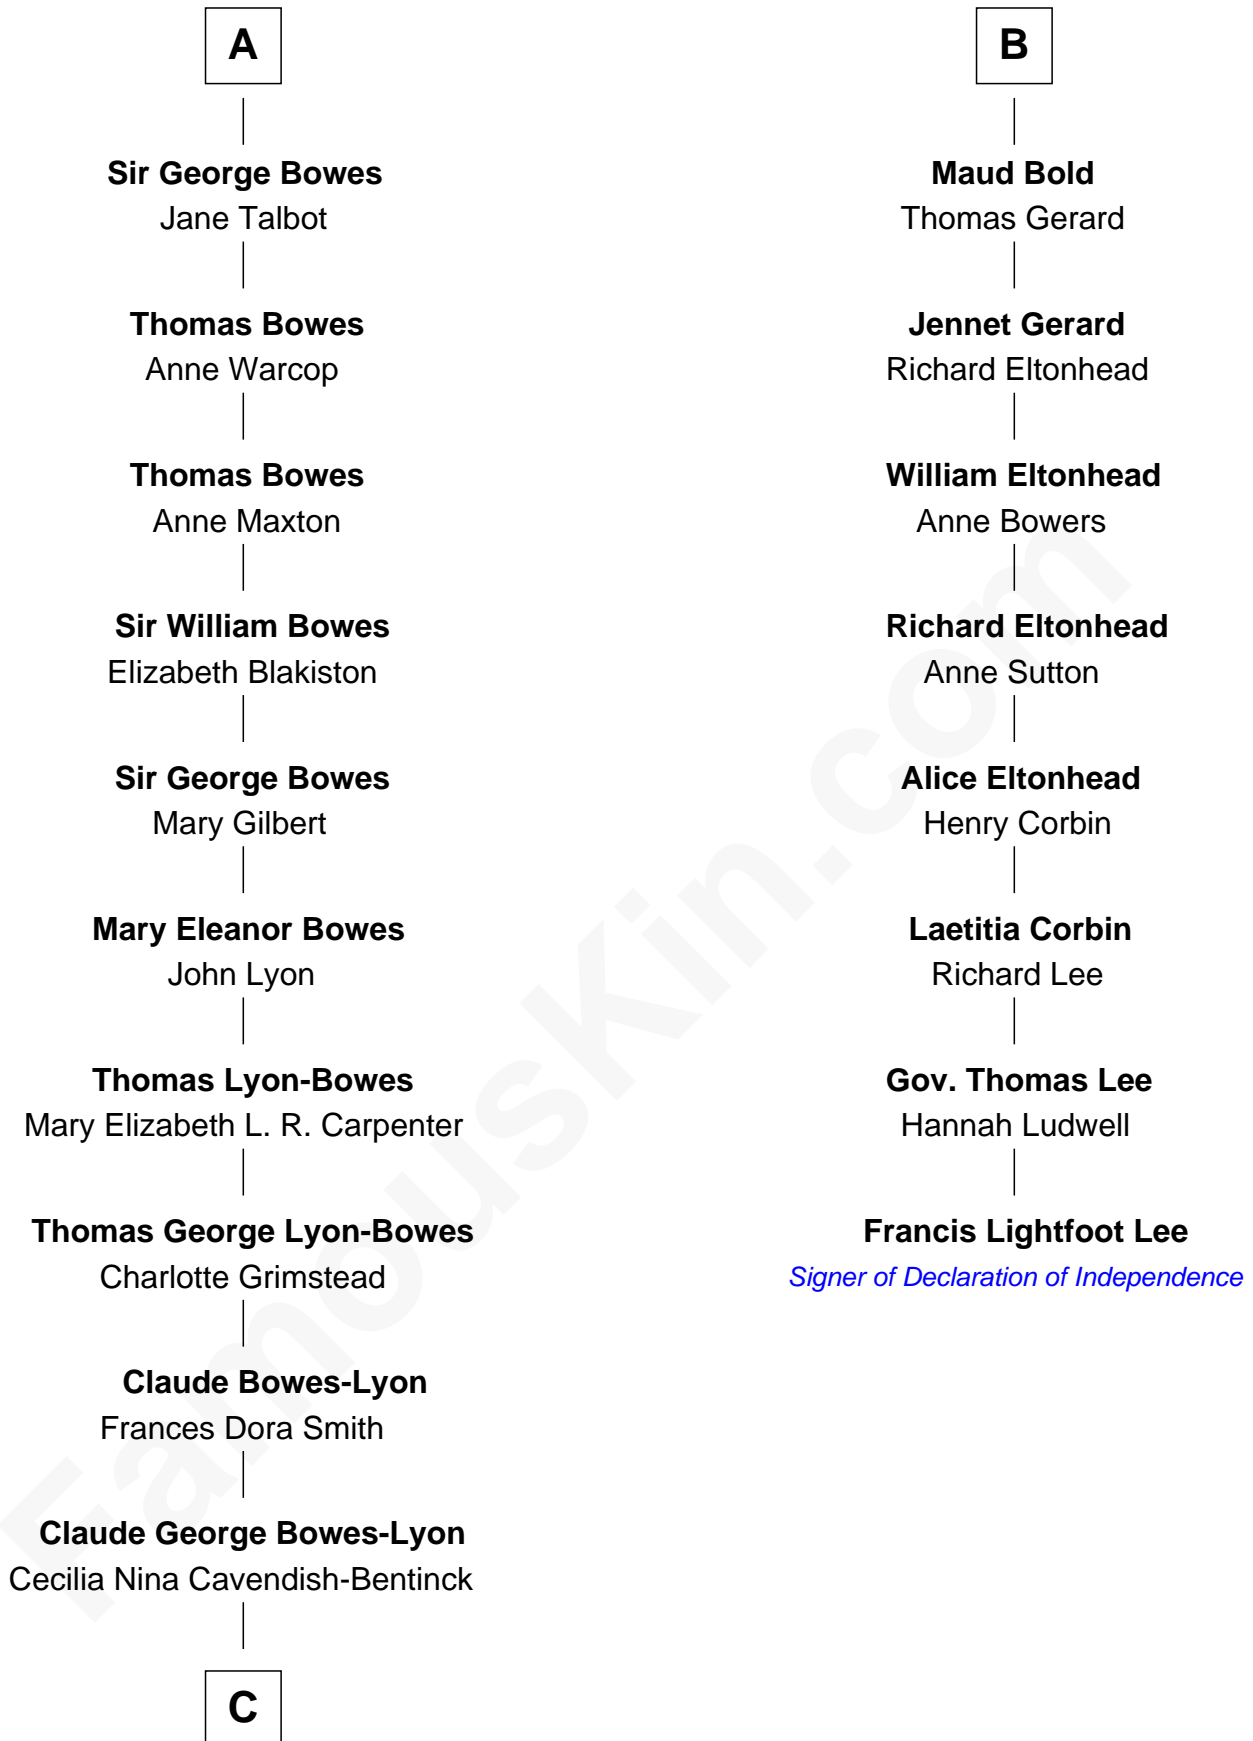

FamousKin.com

Relationship Chart of

Prince Harry

Duke of Sussex

14th cousin 6 times removed of

Francis Lightfoot Lee
Signer of the Declaration of Independence

C

Elizabeth Bowes-Lyon

George VI, King of the United Kingdom

Elizabeth II, Queen of the United Kingdom

Prince Philip of Edinburgh

Charles III, King of the United Kingdom

Princess Diana Frances Spencer

Prince Harry

Duke of Sussex

FamousKin.com