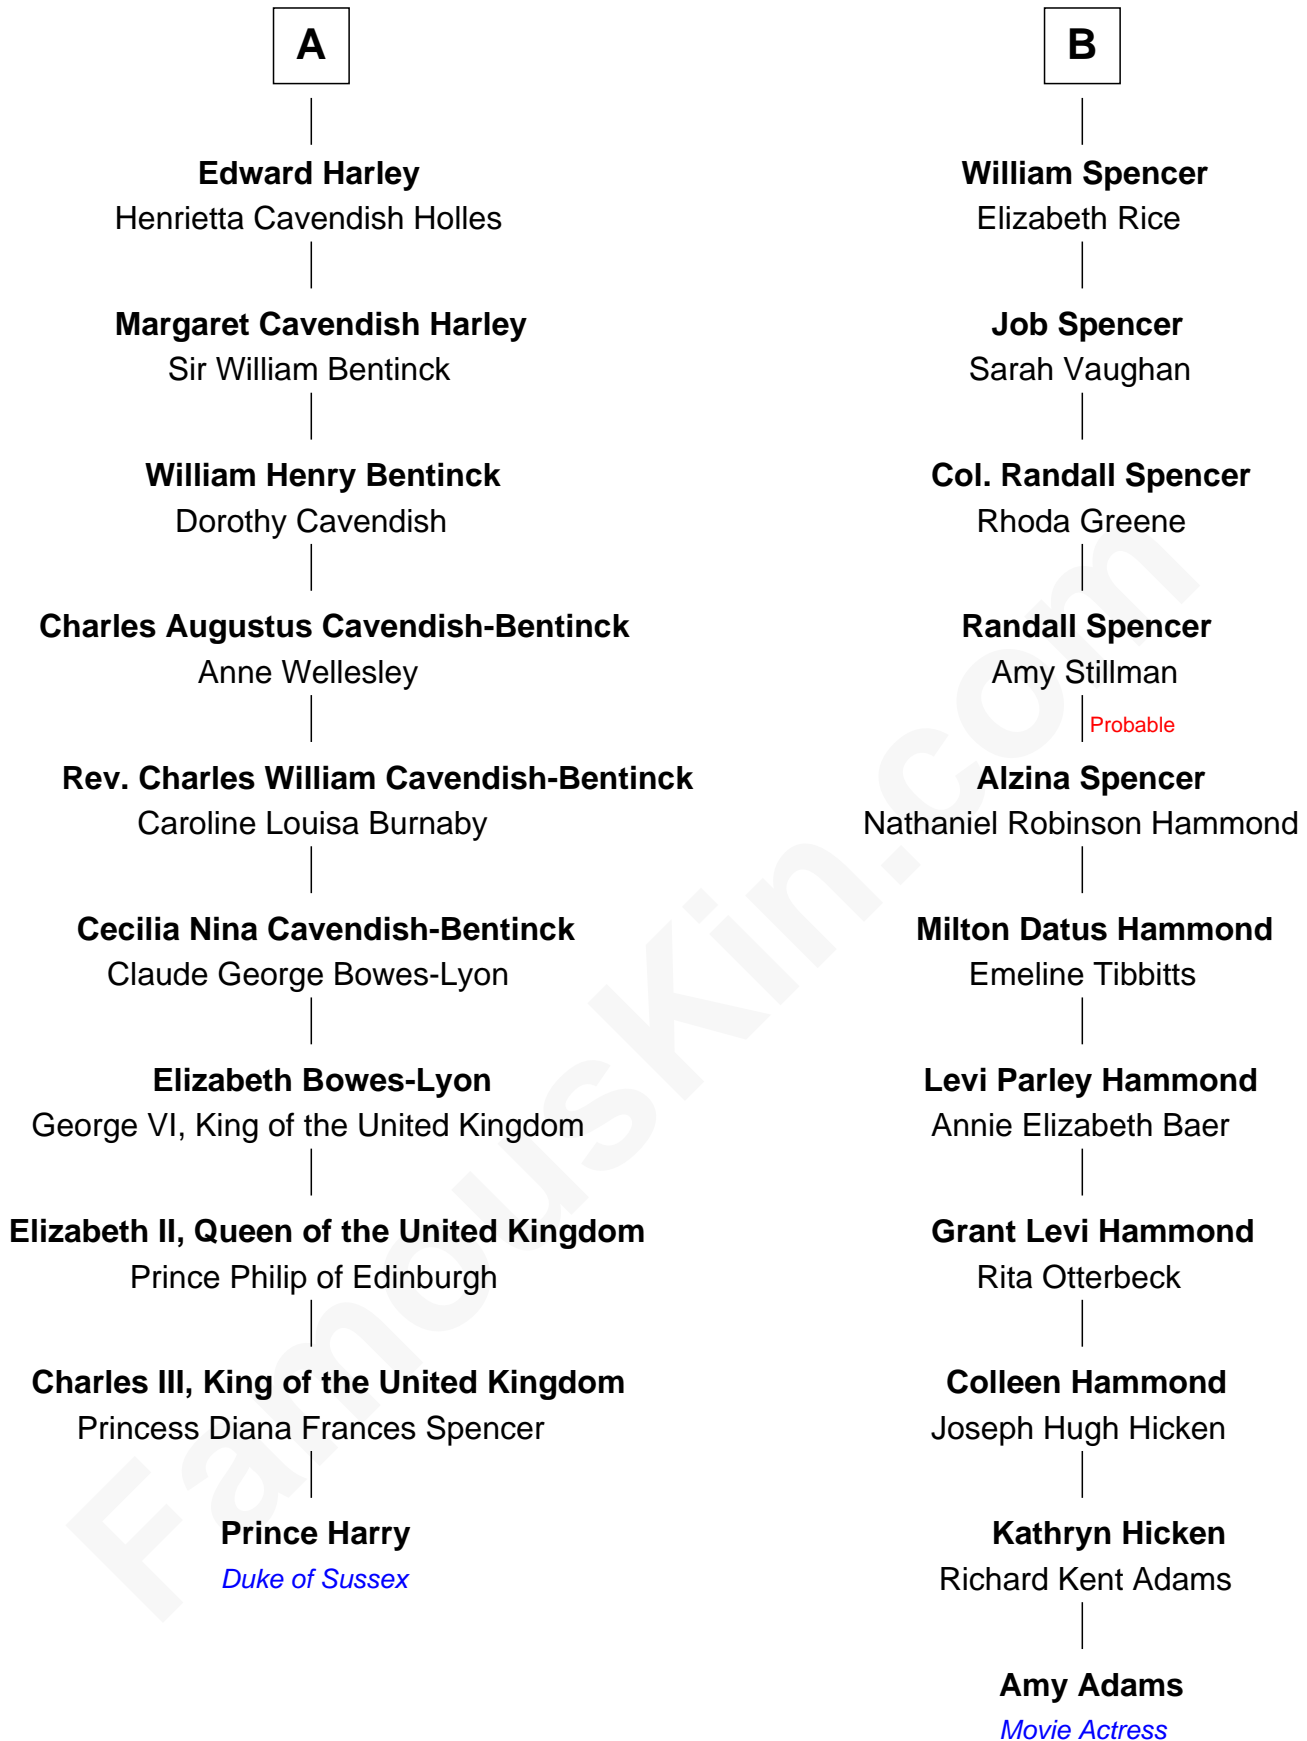

# FamousKin.com Relationship Chart of

**Prince Harry**  
*Duke of Sussex*

16th cousin 1 time removed of

**Amy Adams**  
*Movie Actress*

**John Greville**  
Jane Forster

Amy Adams photo by [NYCArthur](#) (CC BY-SA 2.0)