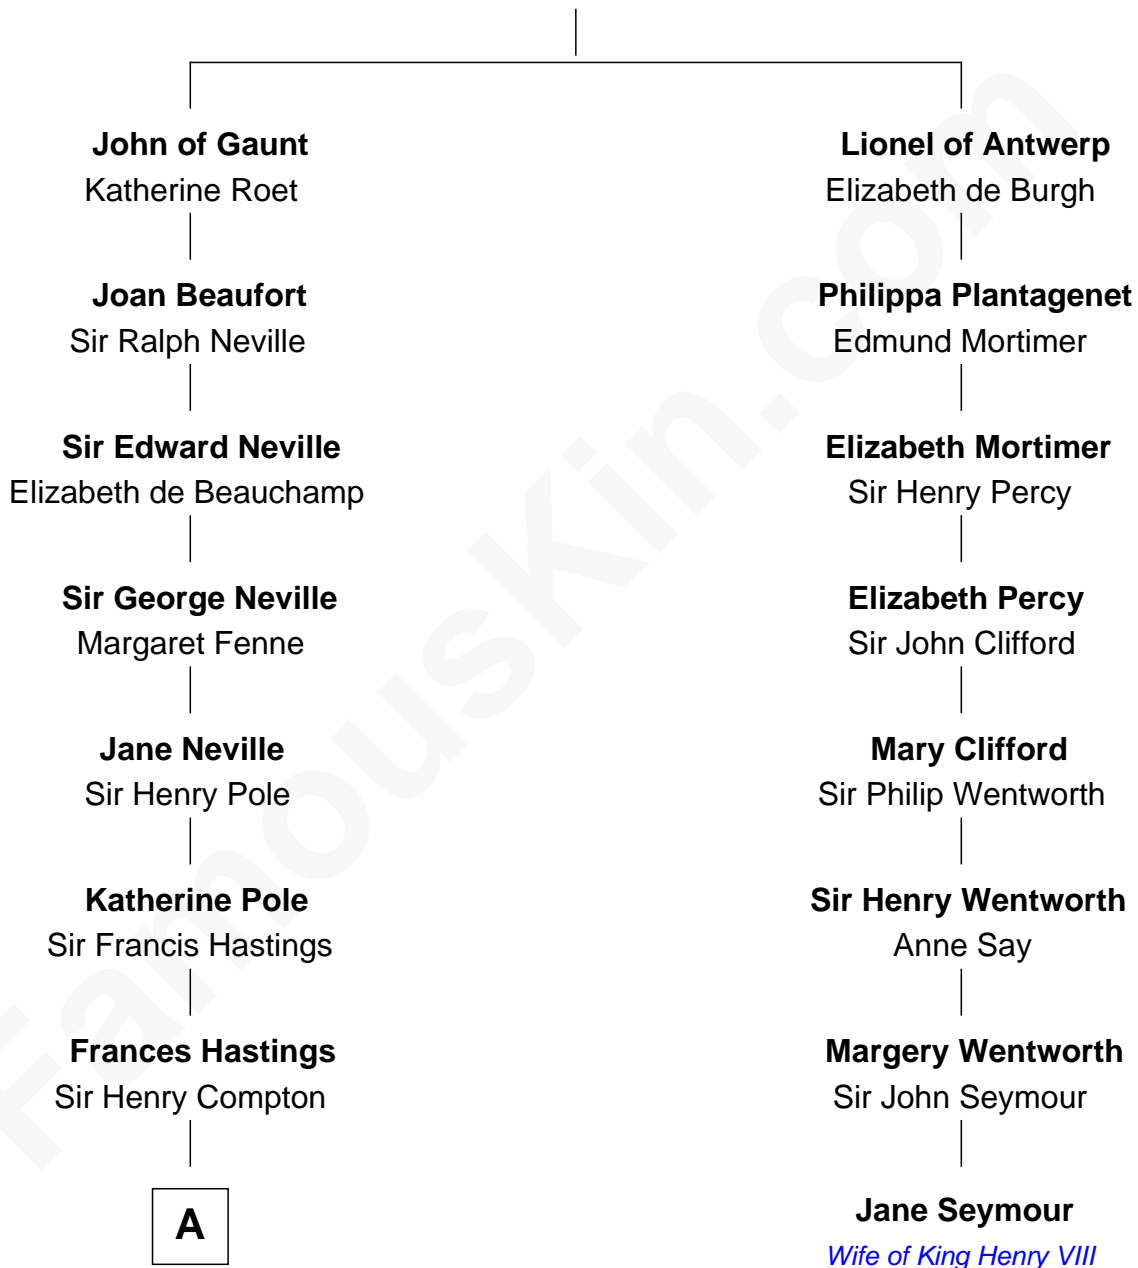

# FamousKin.com Relationship Chart of

**Prince Harry**

*Duke of Sussex*

7th cousin 12 times removed of

**Jane Seymour**

*3rd Wife of King Henry VIII*

**Edward III, King of England**

Philippa of Hainault

**A**

**Margaret Compton**

Henry Mordaunt

**Sir John Mordaunt**

Elizabeth Howard

**John Mordaunt**

Elizabeth Carey

**Lewis Mordaunt**

Mary Collyer

**Anna Maria Mordaunt**

Stephen Poyntz

**Margaret Georgiana Poyntz**

John Spencer

**George John Spencer**

Lavina Bingham

**Frederick Spencer**