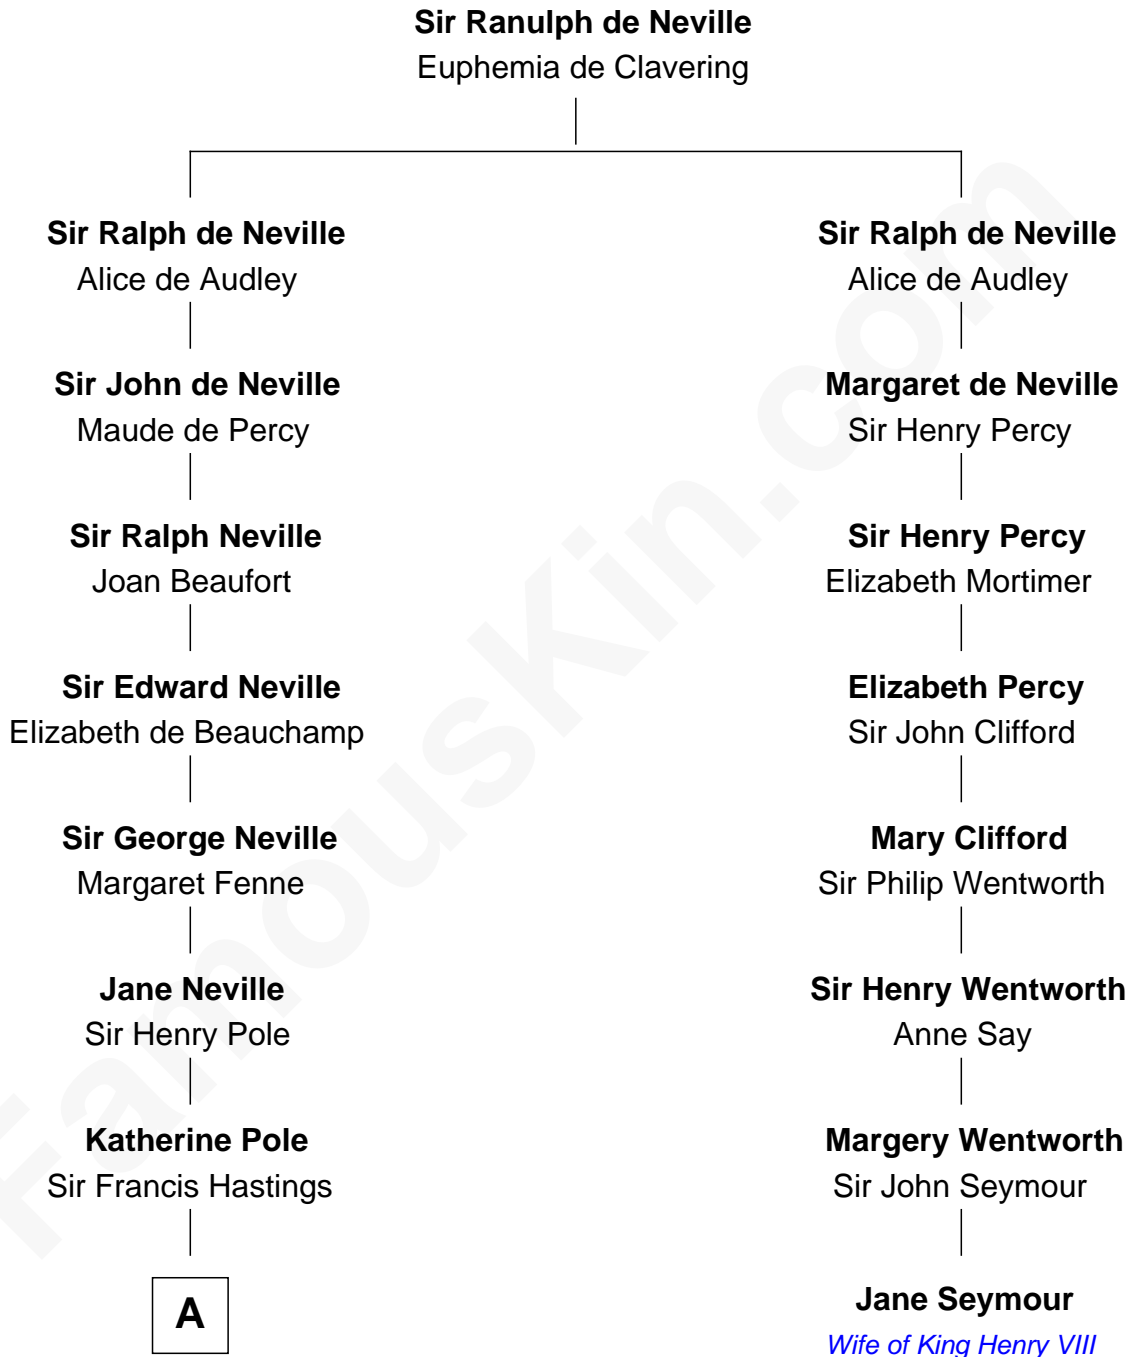

FamousKin.com Relationship Chart of

Prince Harry
Duke of Sussex

7th cousin 13 times removed of

Jane Seymour
3rd Wife of King Henry VIII

A

Frances Hastings
Sir Henry Compton

Margaret Compton
Henry Mordaunt

Sir John Mordaunt
Elizabeth Howard

John Mordaunt
Elizabeth Carey

Lewis Mordaunt
Mary Collyer

Anna Maria Mordaunt
Stephen Poyntz

Margaret Georgiana Poyntz
John Spencer

George John Spencer
Lavina Bingham

Frederick Spencer
Adelaide Horatia Elizabeth Seymour

Charles Robert Spencer
Margaret Baring

B

B

—
Albert Edward John Spencer

Cynthia Elinor Beatrix Hamilton

—
Edward John Spencer

Frances Ruth Burke Roche

—
Princess Diana Frances Spencer