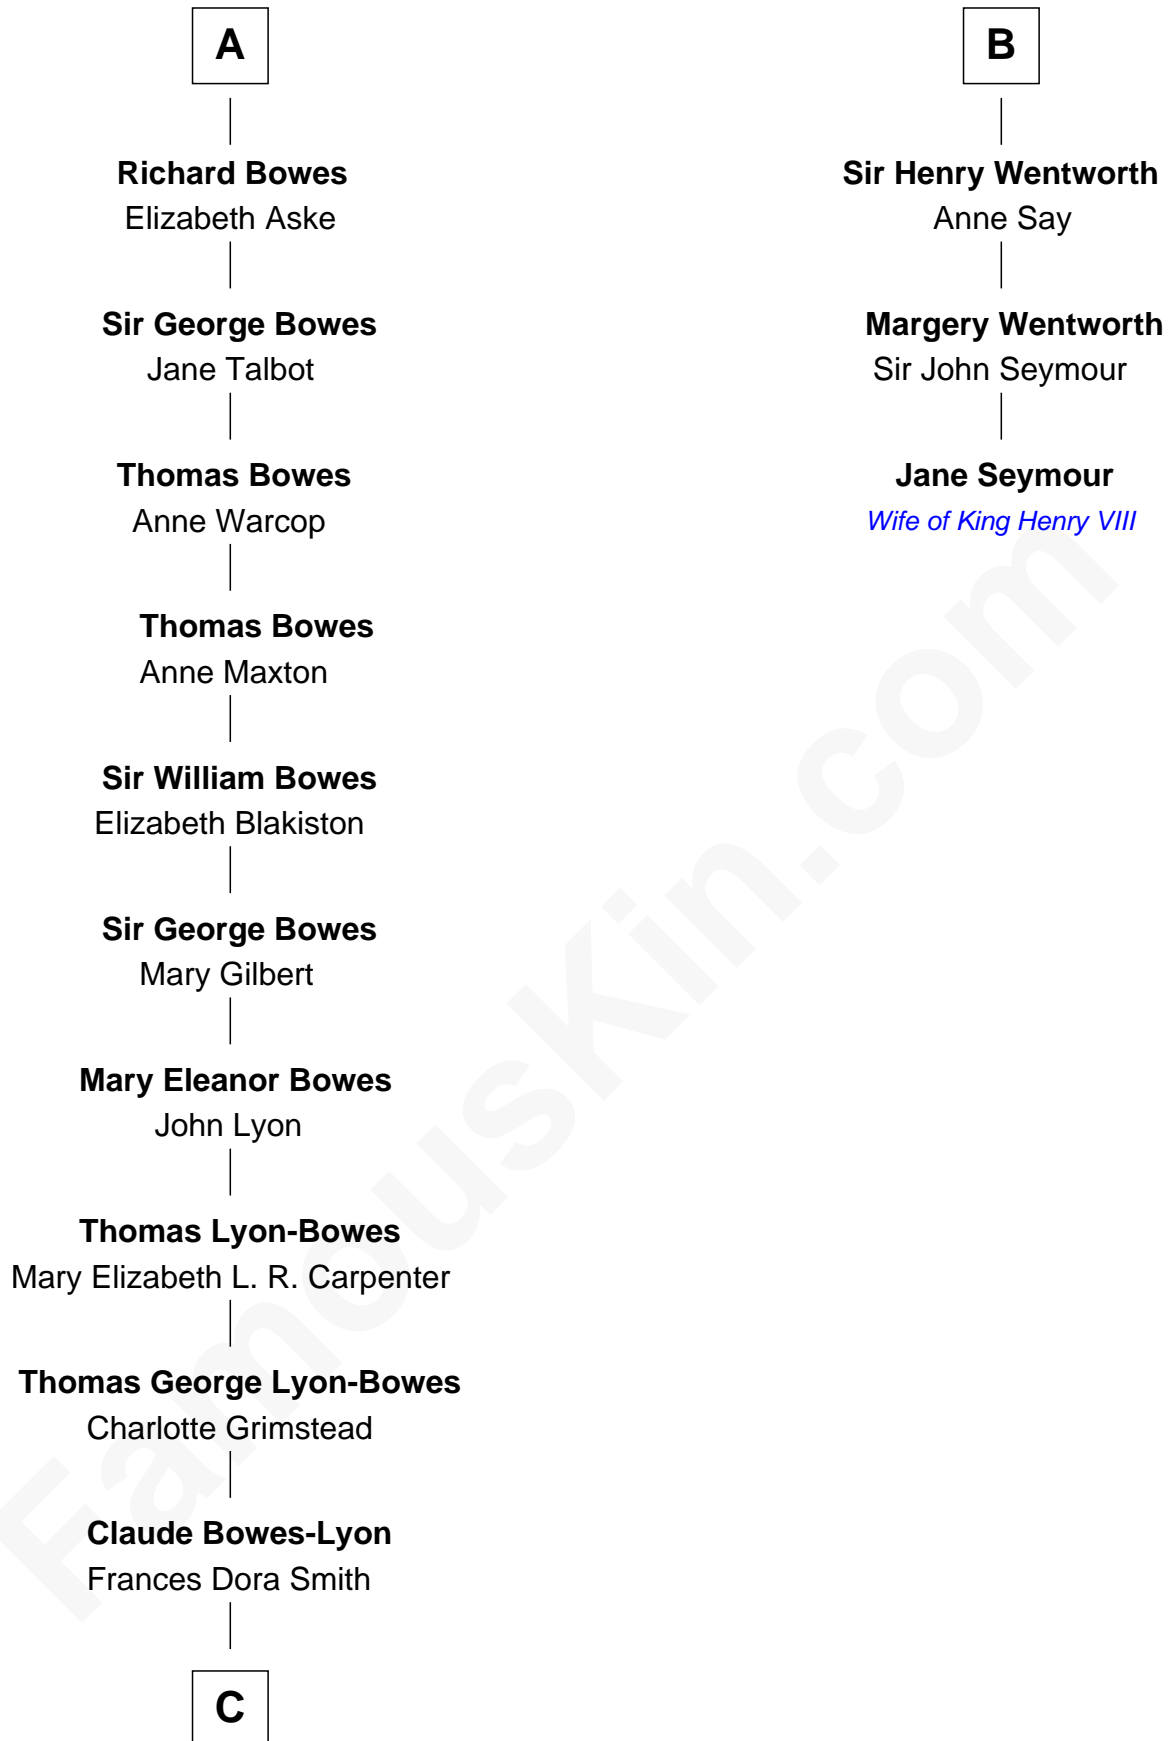

FamousKin.com

Relationship Chart of

Prince Harry

Duke of Sussex

9th cousin 12 times removed of

Jane Seymour

3rd Wife of King Henry VIII

C

Claude George Bowes-Lyon
Cecilia Nina Cavendish-Bentinck

Elizabeth Bowes-Lyon
George VI, King of the United Kingdom

Elizabeth II, Queen of the United Kingdom
Prince Philip of Edinburgh

Charles III, King of the United Kingdom
Princess Diana Frances Spencer