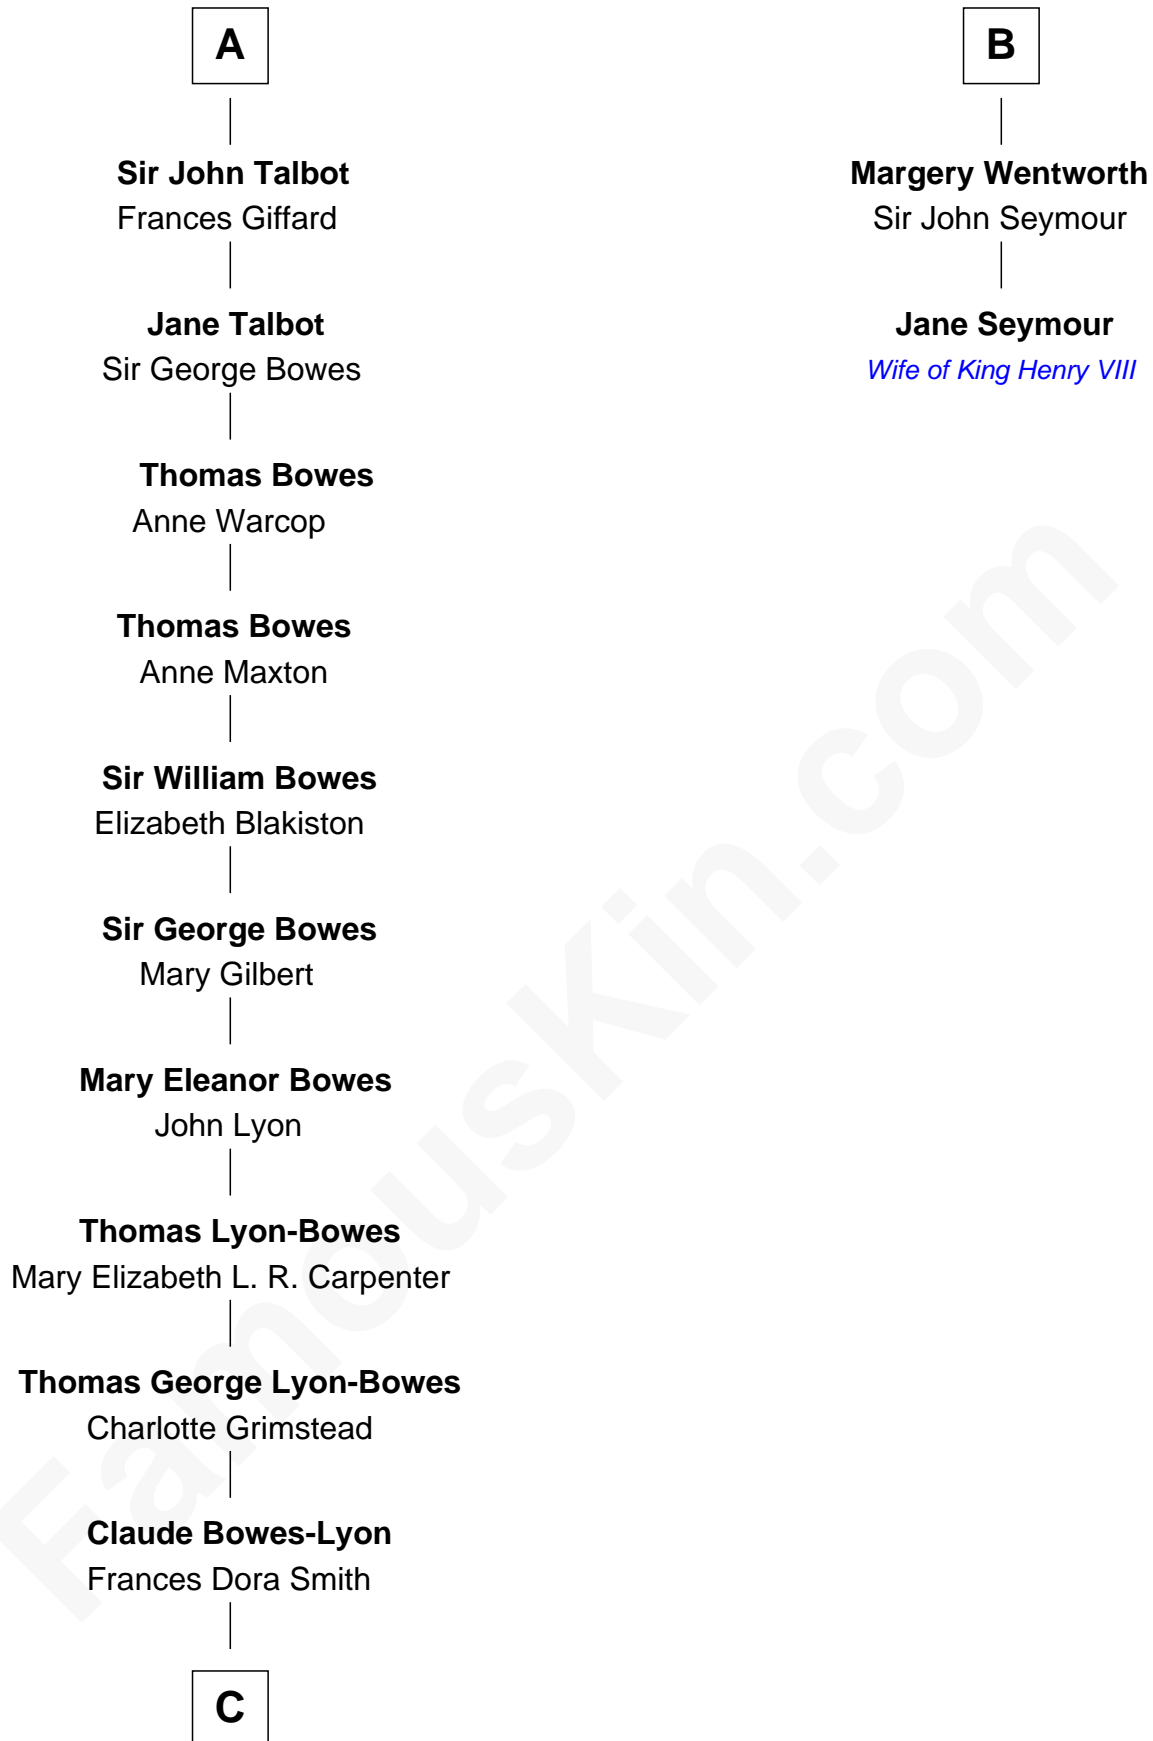

FamousKin.com Relationship Chart of

Prince Harry
Duke of Sussex

8th cousin 13 times removed of

Jane Seymour
3rd Wife of King Henry VIII

C

Claude George Bowes-Lyon
Cecilia Nina Cavendish-Bentinck

Elizabeth Bowes-Lyon
George VI, King of the United Kingdom

Elizabeth II, Queen of the United Kingdom
Prince Philip of Edinburgh

Charles III, King of the United Kingdom
Princess Diana Frances Spencer

Prince Harry
Duke of Sussex

FamousKin.com