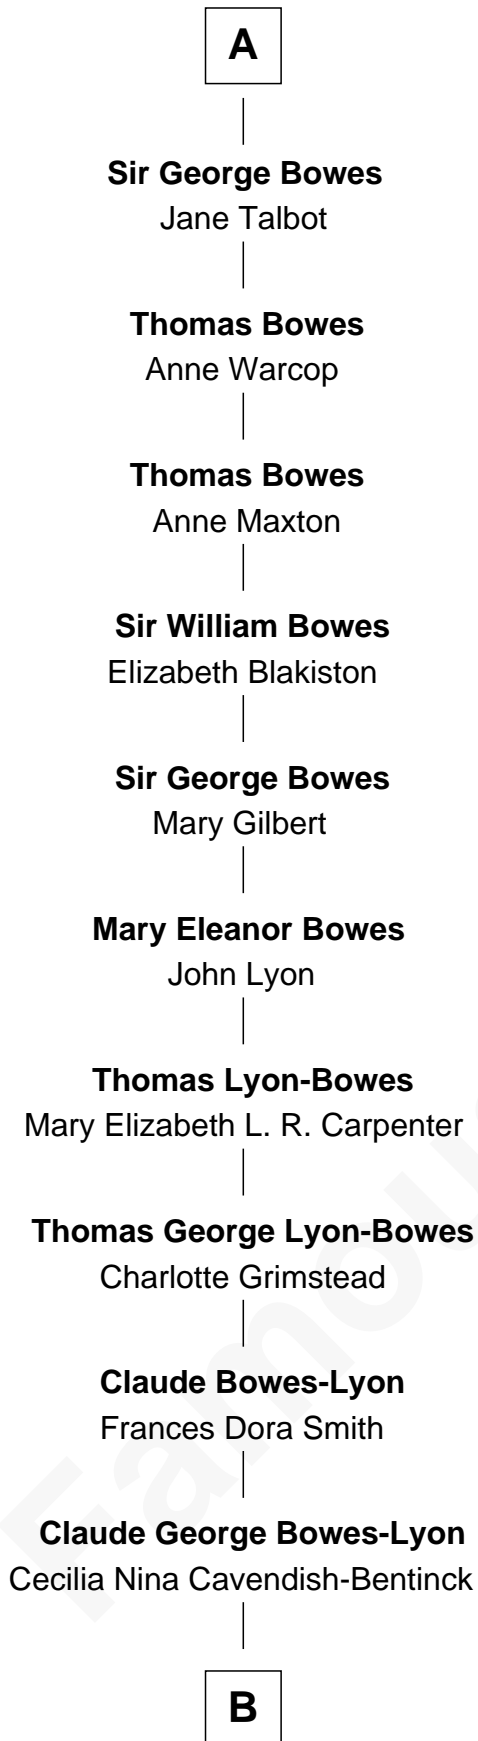

FamousKin.com Relationship Chart of

Prince Harry

Duke of Sussex

7th cousin 13 times removed of

Jane Seymour

3rd Wife of King Henry VIII

Sir Hugh I de Audley

Iseult de Mortimer

Alice de Audley
Sir Ralph de Greystoke

Sir William de Greystoke
Joan FitzHenry

Sir Ralph de Greystoke
Katherine de Clifford

Joan de Greystoke
Sir William Bowes

Sir William Bowes
Maud FitzHugh

Sir Ralph Bowes
Margery Conyers

Richard Bowes
Elizabeth Aske

A

Alice de Audley
Sir Ralph de Neville

Margaret de Neville
Sir Henry Percy

Sir Henry Percy
Elizabeth Mortimer

Elizabeth Percy
Sir John Clifford

Mary Clifford
Sir Philip Wentworth

Sir Henry Wentworth
Anne Say

Margery Wentworth
Sir John Seymour

Jane Seymour
Wife of King Henry VIII

B

—
Elizabeth Bowes-Lyon

George VI, King of the United Kingdom

—
Elizabeth II, Queen of the United Kingdom