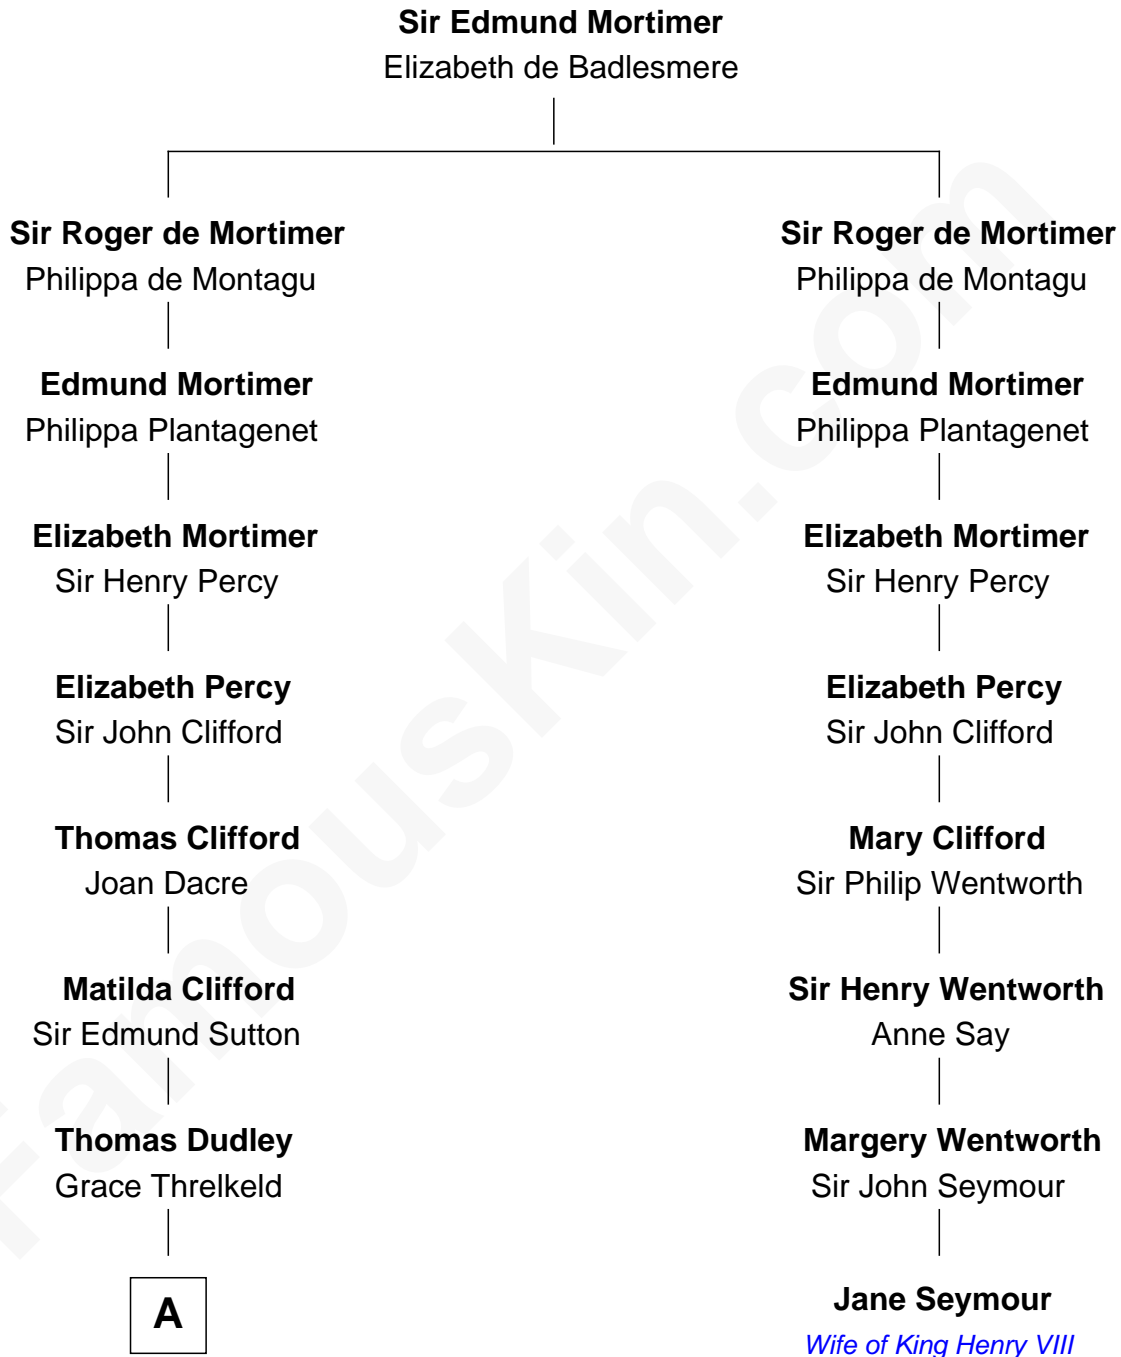

FamousKin.com Relationship Chart of

Prince Harry
Duke of Sussex

7th cousin 13 times removed of

Jane Seymour
3rd Wife of King Henry VIII

A

John Dudley

Elizabeth Gardiner

Anne Dudley

Sir Francis Popham

Col. Alexander Popham

Laetitia Kerr

Letitia Popham

Sir Edward Seymour

Francis Seymour

Charlotte Shorter

Francis Seymour-Conway

Isabella FitzRoy

Hugh Seymour-Conway

Anne Horatia Waldegrave

Sir Horace Beauchamp Seymour

Elizabeth Malet Palk

Adelaide Horatia Elizabeth Seymour

Frederick Spencer

Charles Robert Spencer