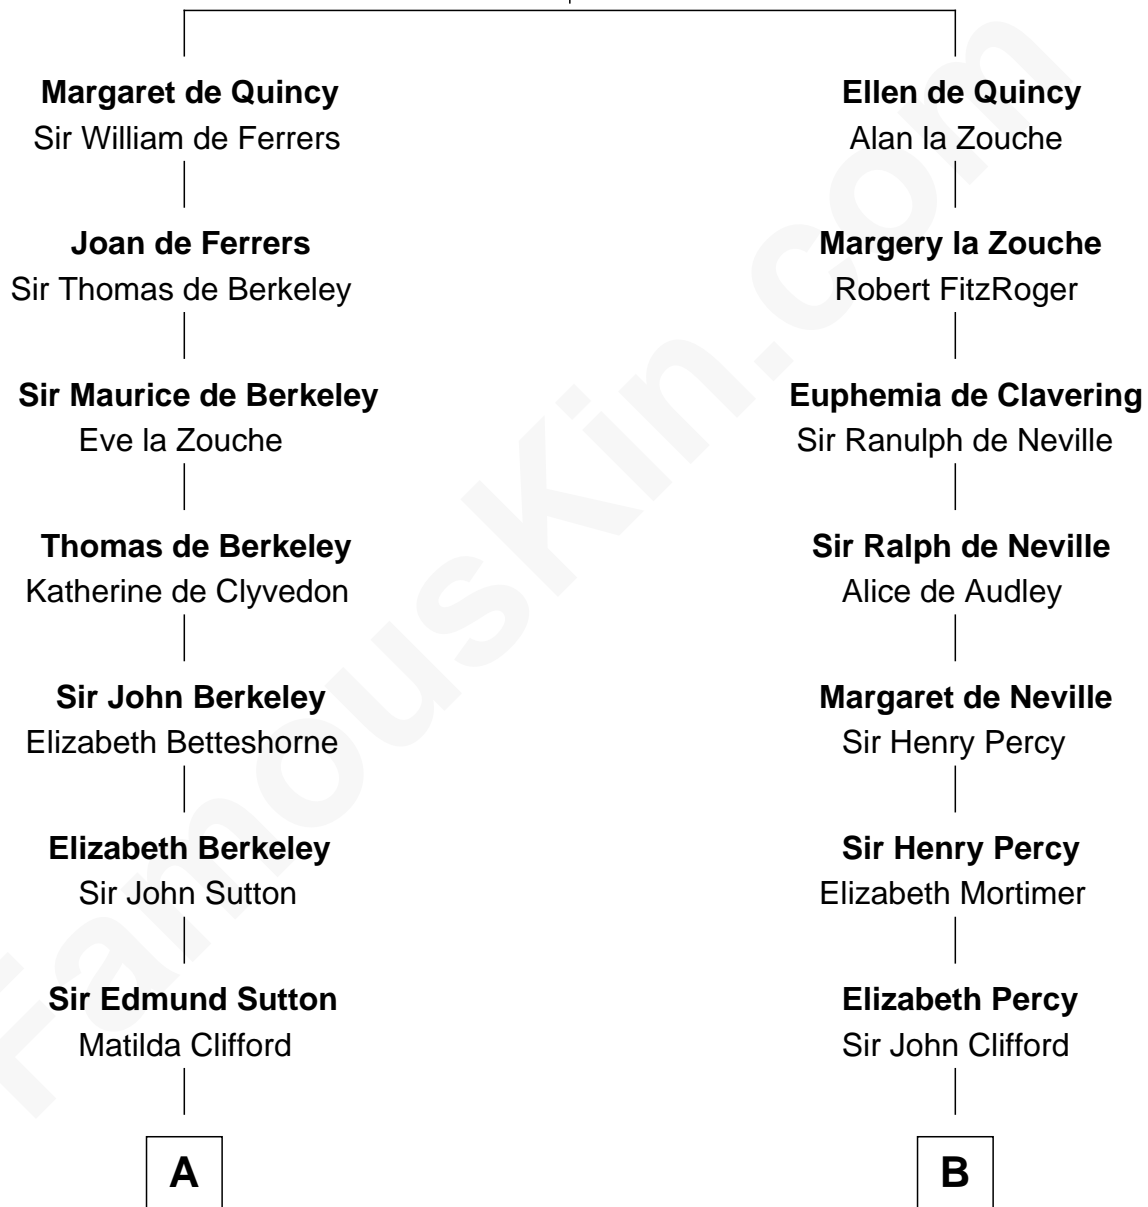

FamousKin.com Relationship Chart of

Prince Harry
Duke of Sussex

10th cousin 11 times removed of

Jane Seymour
3rd Wife of King Henry VIII

Sir Roger de Quincy
Helen of Galloway

C

—
Charles Robert Spencer

Margaret Baring

—
Albert Edward John Spencer

Cynthia Elinor Beatrix Hamilton

—
Edward John Spencer

Frances Ruth Burke Roche

—
Princess Diana Frances Spencer

Charles III, King of the United Kingdom

—
Prince Harry

Duke of Sussex