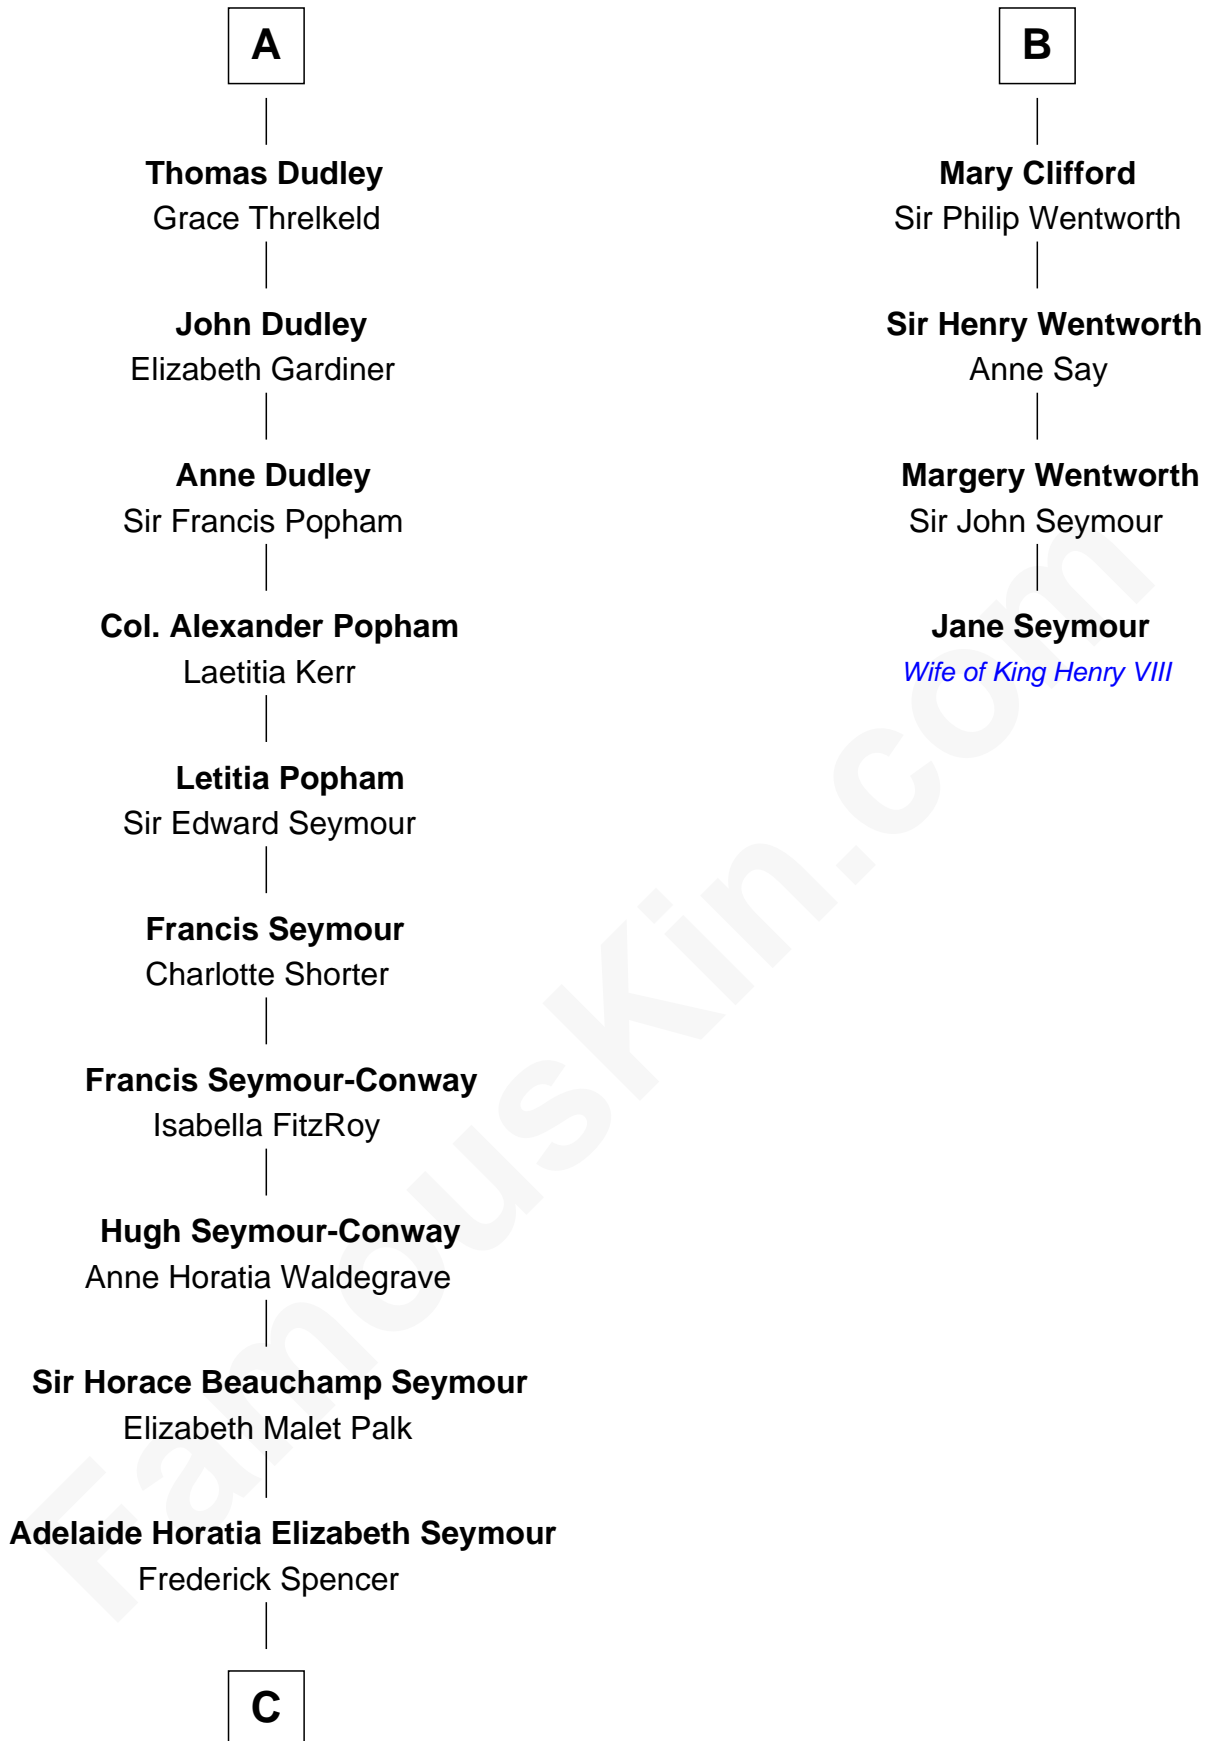

FamousKin.com Relationship Chart of

Prince Harry
Duke of Sussex

10th cousin 11 times removed of

Jane Seymour
3rd Wife of King Henry VIII

Sir Roger de Quincy
Helen of Galloway

C

—
Charles Robert Spencer

Margaret Baring

—
Albert Edward John Spencer

Cynthia Elinor Beatrix Hamilton

—
Edward John Spencer

Frances Ruth Burke Roche

—
Princess Diana Frances Spencer

Charles III, King of the United Kingdom

—
Prince Harry

Duke of Sussex