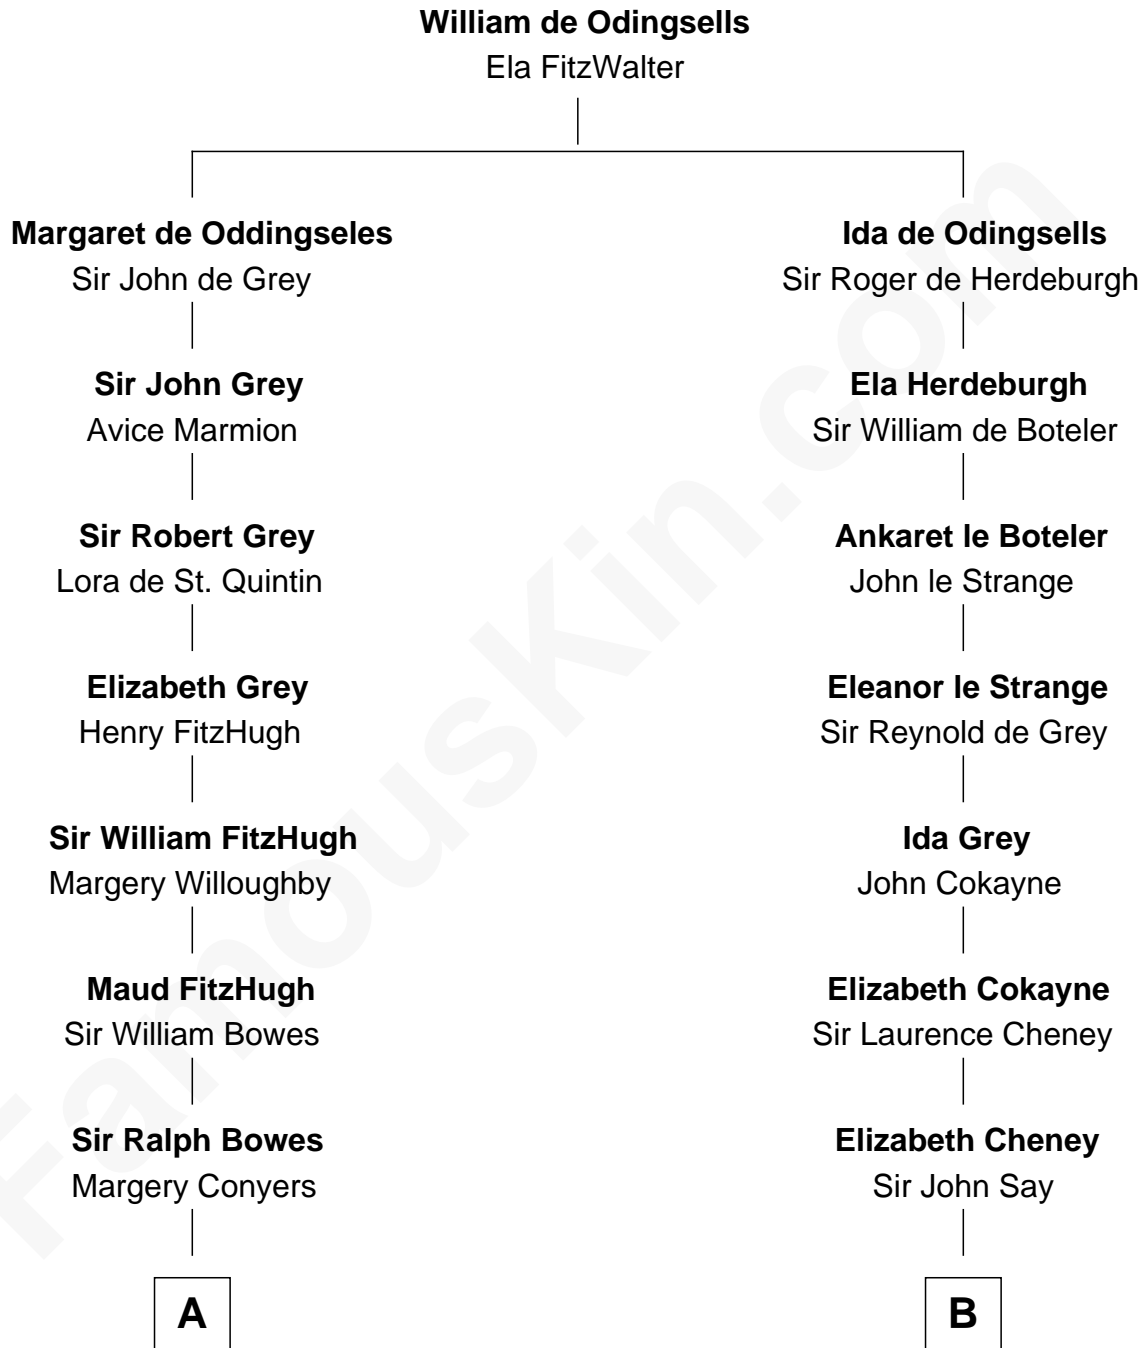

FamousKin.com Relationship Chart of

Prince Harry

Duke of Sussex

9th cousin 12 times removed of

Jane Seymour

3rd Wife of King Henry VIII

C

Claude George Bowes-Lyon
Cecilia Nina Cavendish-Bentinck

Elizabeth Bowes-Lyon
George VI, King of the United Kingdom

Elizabeth II, Queen of the United Kingdom
Prince Philip of Edinburgh

Charles III, King of the United Kingdom
Princess Diana Frances Spencer

Prince Harry
Duke of Sussex