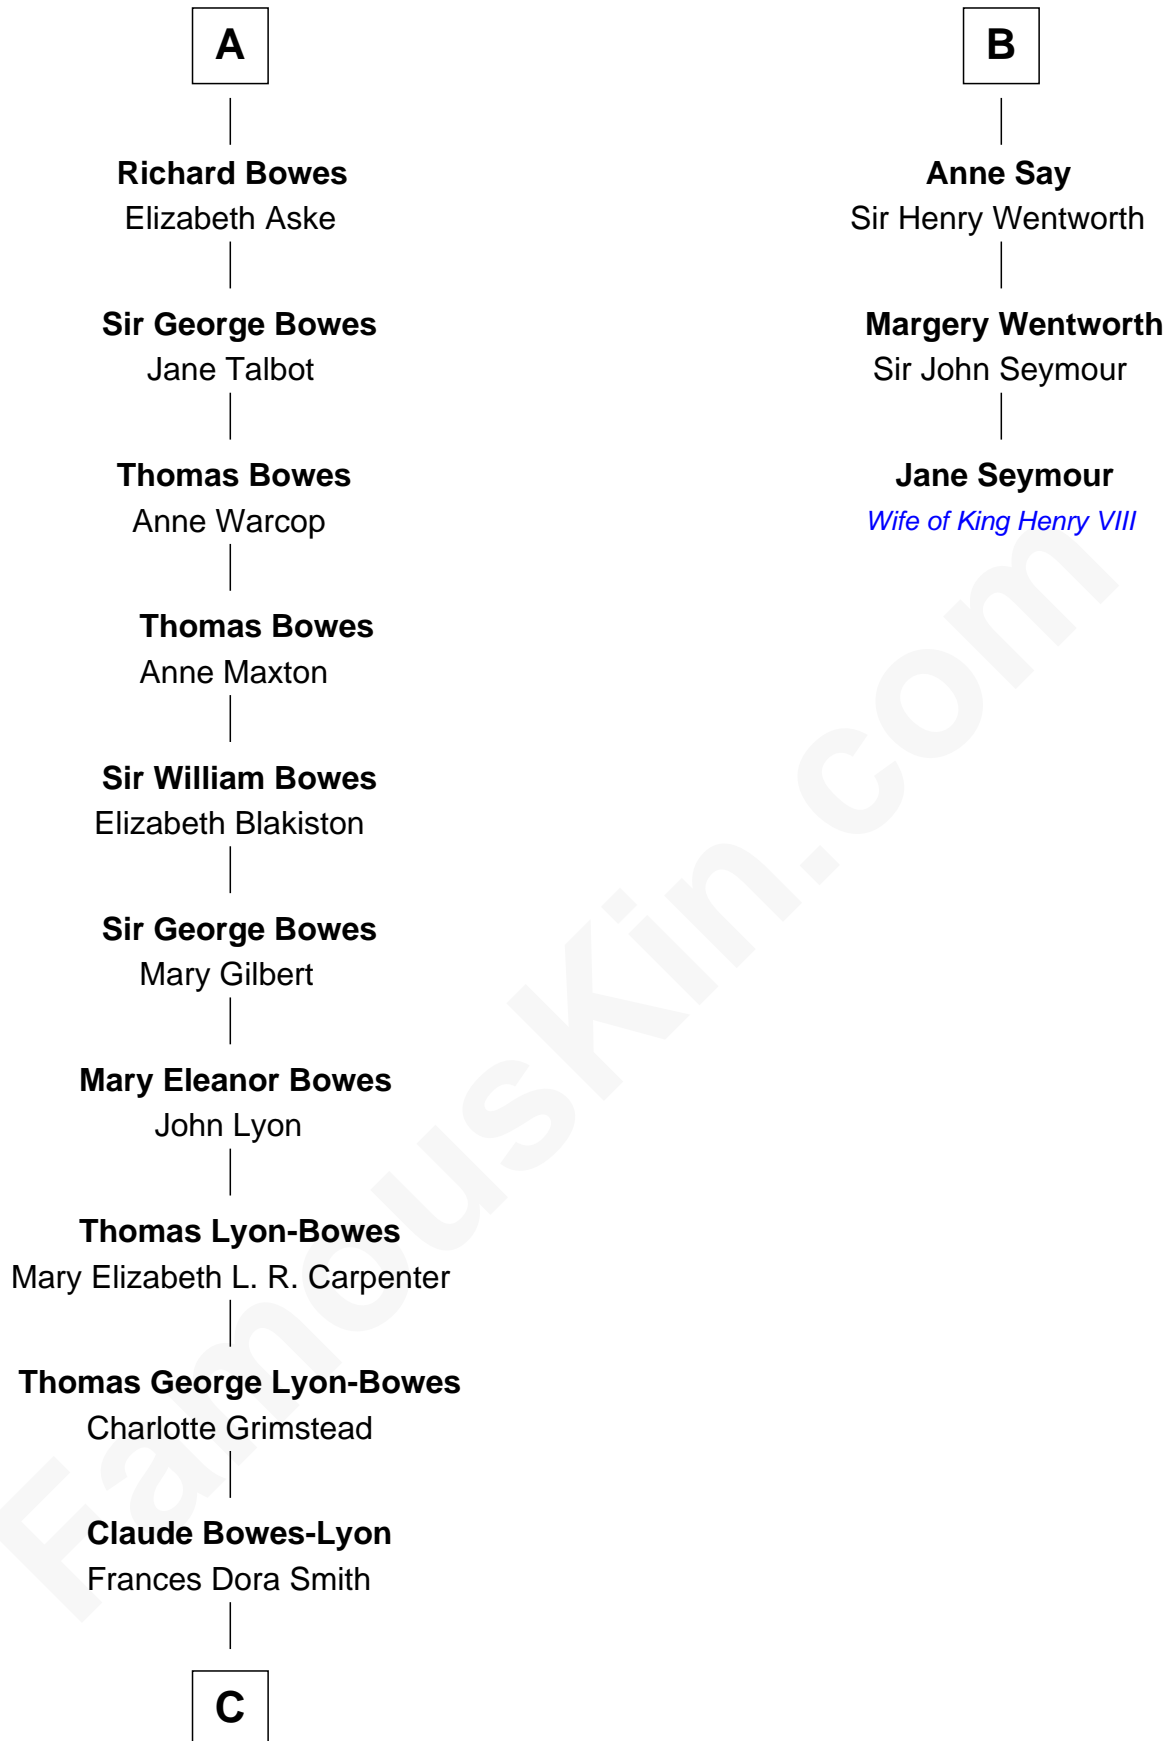

FamousKin.com Relationship Chart of

Prince Harry

Duke of Sussex

9th cousin 12 times removed of

Jane Seymour

3rd Wife of King Henry VIII

C

Claude George Bowes-Lyon
Cecilia Nina Cavendish-Bentinck

Elizabeth Bowes-Lyon
George VI, King of the United Kingdom

Elizabeth II, Queen of the United Kingdom
Prince Philip of Edinburgh

Charles III, King of the United Kingdom
Princess Diana Frances Spencer

Prince Harry
Duke of Sussex