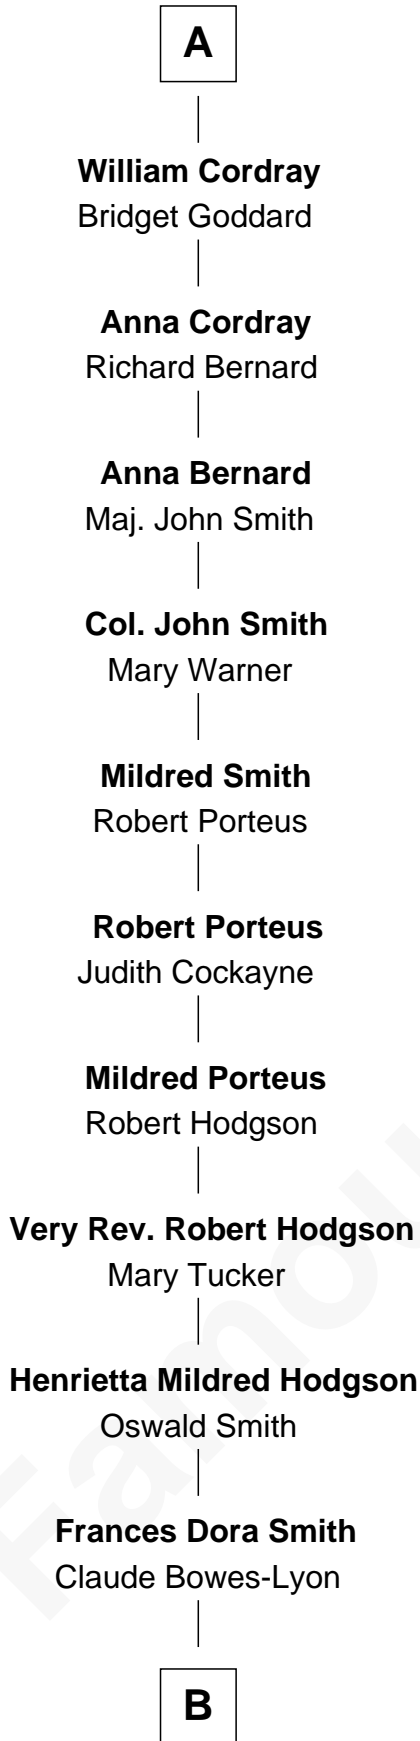

FamousKin.com Relationship Chart of

Prince Harry
Duke of Sussex

7th cousin 14 times removed of

Jane Seymour
3rd Wife of King Henry VIII

John de Beauchamp
Margaret St. John

Cecily de Beauchamp
Sir Roger de Seymour

Sir William de Seymour
Margaret de Brockbury

Sir Roger Seymour
Maud Sturmy

Sir John Seymour
Isabel Williams

Roger Seymour
Sibyl Harden

Joan Seymour
Thomas Cordray

Thomas Cordray
Jane Morris

A

Cecily de Beauchamp
Sir Roger de Seymour

Sir William de Seymour
Margaret de Brockbury

Sir Roger Seymour
Maud Sturmy

Sir John Seymour
Isabel Williams

Sir John Seymour
Elizabeth Coker

Sir John Seymour
Elizabeth Darrell

Sir John Seymour
Margery Wentworth

Jane Seymour
Wife of King Henry VIII

B

—
Claude George Bowes-Lyon
Cecilia Nina Cavendish-Bentinck

—
Elizabeth Bowes-Lyon
George VI, King of the United Kingdom

—
Elizabeth II, Queen of the United Kingdom
Prince Philip of Edinburgh