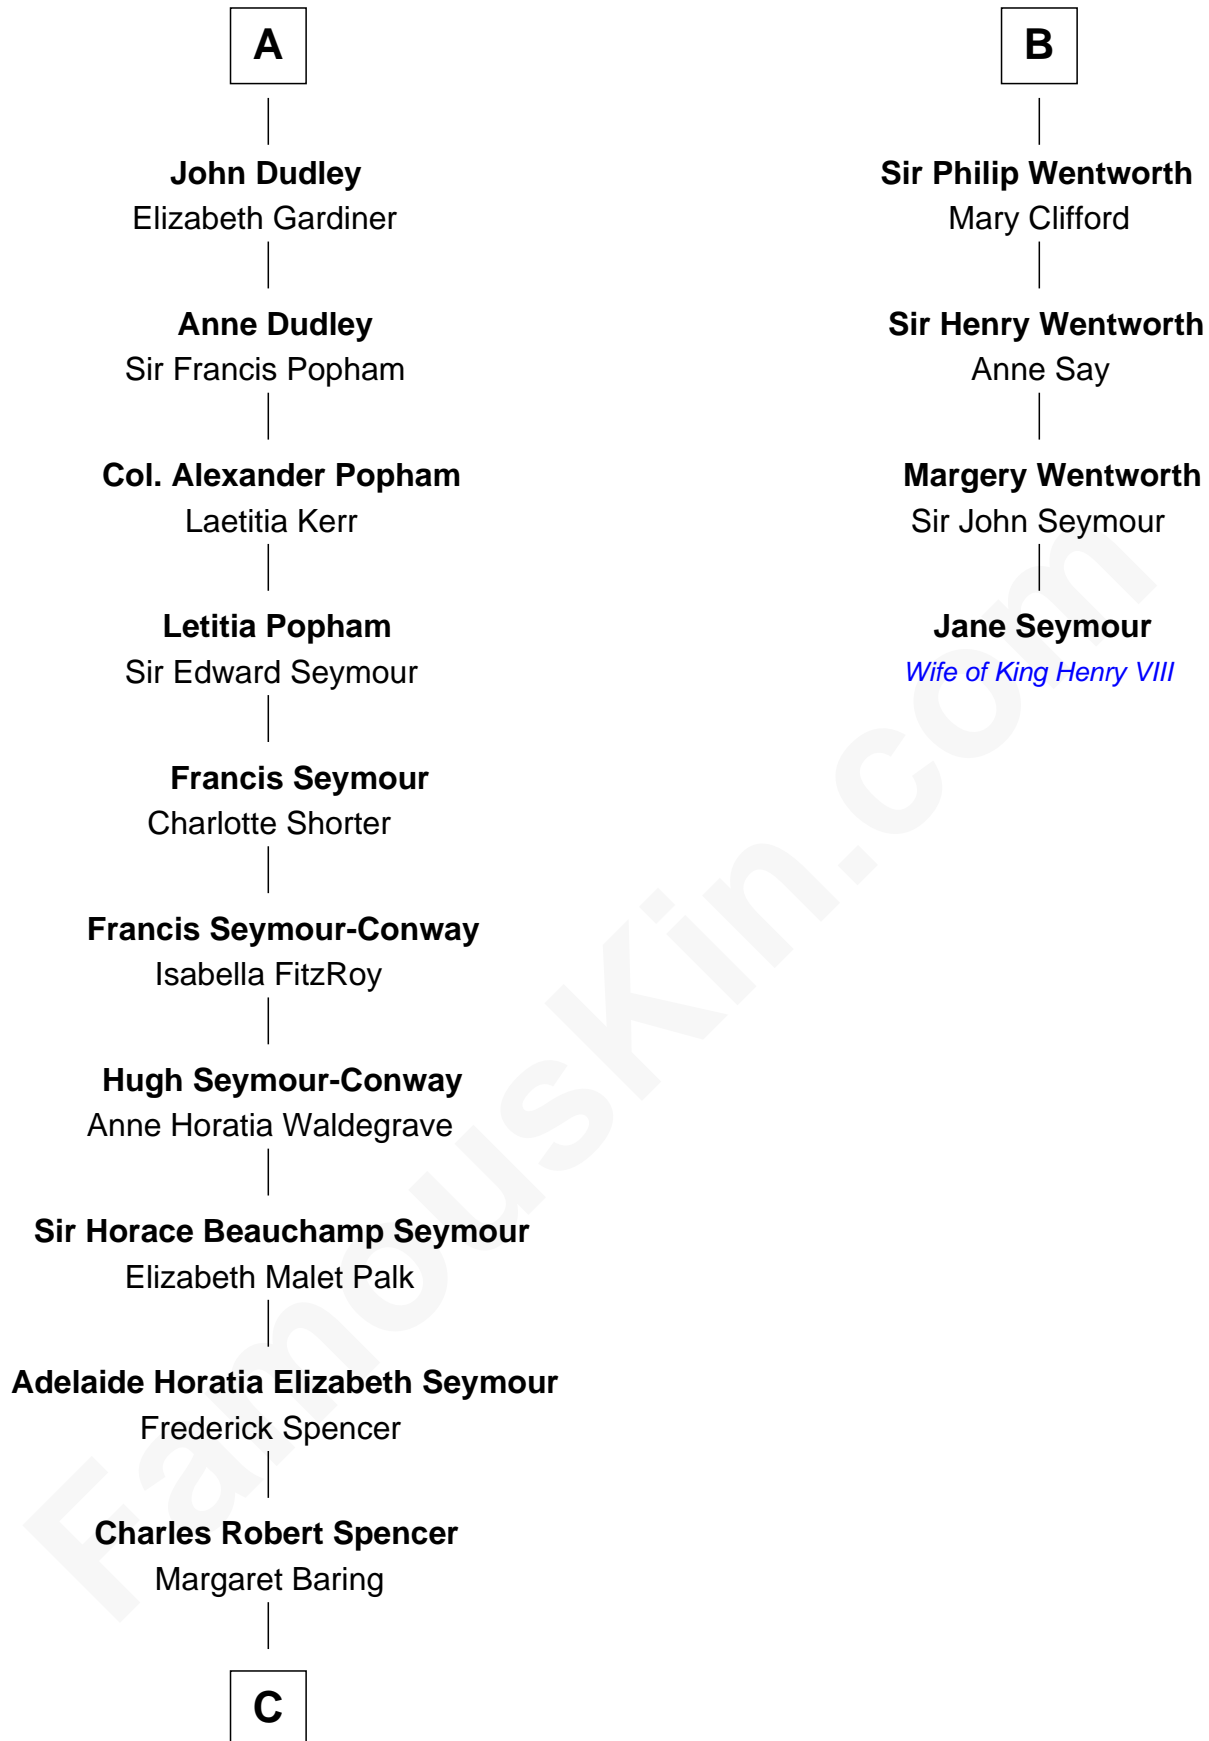

# FamousKin.com Relationship Chart of

**Prince Harry**  
*Duke of Sussex*

10th cousin 10 times removed of

**Jane Seymour**  
*3rd Wife of King Henry VIII*

**Sir William de Ferrers**

*with wife*  
*Margaret de Quincy*

**Thomas de Berkeley**  
Katherine de Clyvedon

**John Deincourt**  
-----

**Sir John Berkeley**  
Elizabeth Betteshorne

**Sir William Deincourt**  
Milicent la Zouche

**Elizabeth Berkeley**  
Sir John Sutton

**Margaret Deincourt**  
Sir Robert de Tibetot

**Sir Edmund Sutton**  
Matilda Clifford

**Elizabeth de Tibetot**  
Sir Philip le Despencer

**Thomas Dudley**  
Grace Threlkeld

**Margery Despencer**  
Sir Roger Wentworth

**A**

**B**

**C**

**Albert Edward John Spencer**

Cynthia Elinor Beatrix Hamilton

**Edward John Spencer**

Frances Ruth Burke Roche

**Princess Diana Frances Spencer**