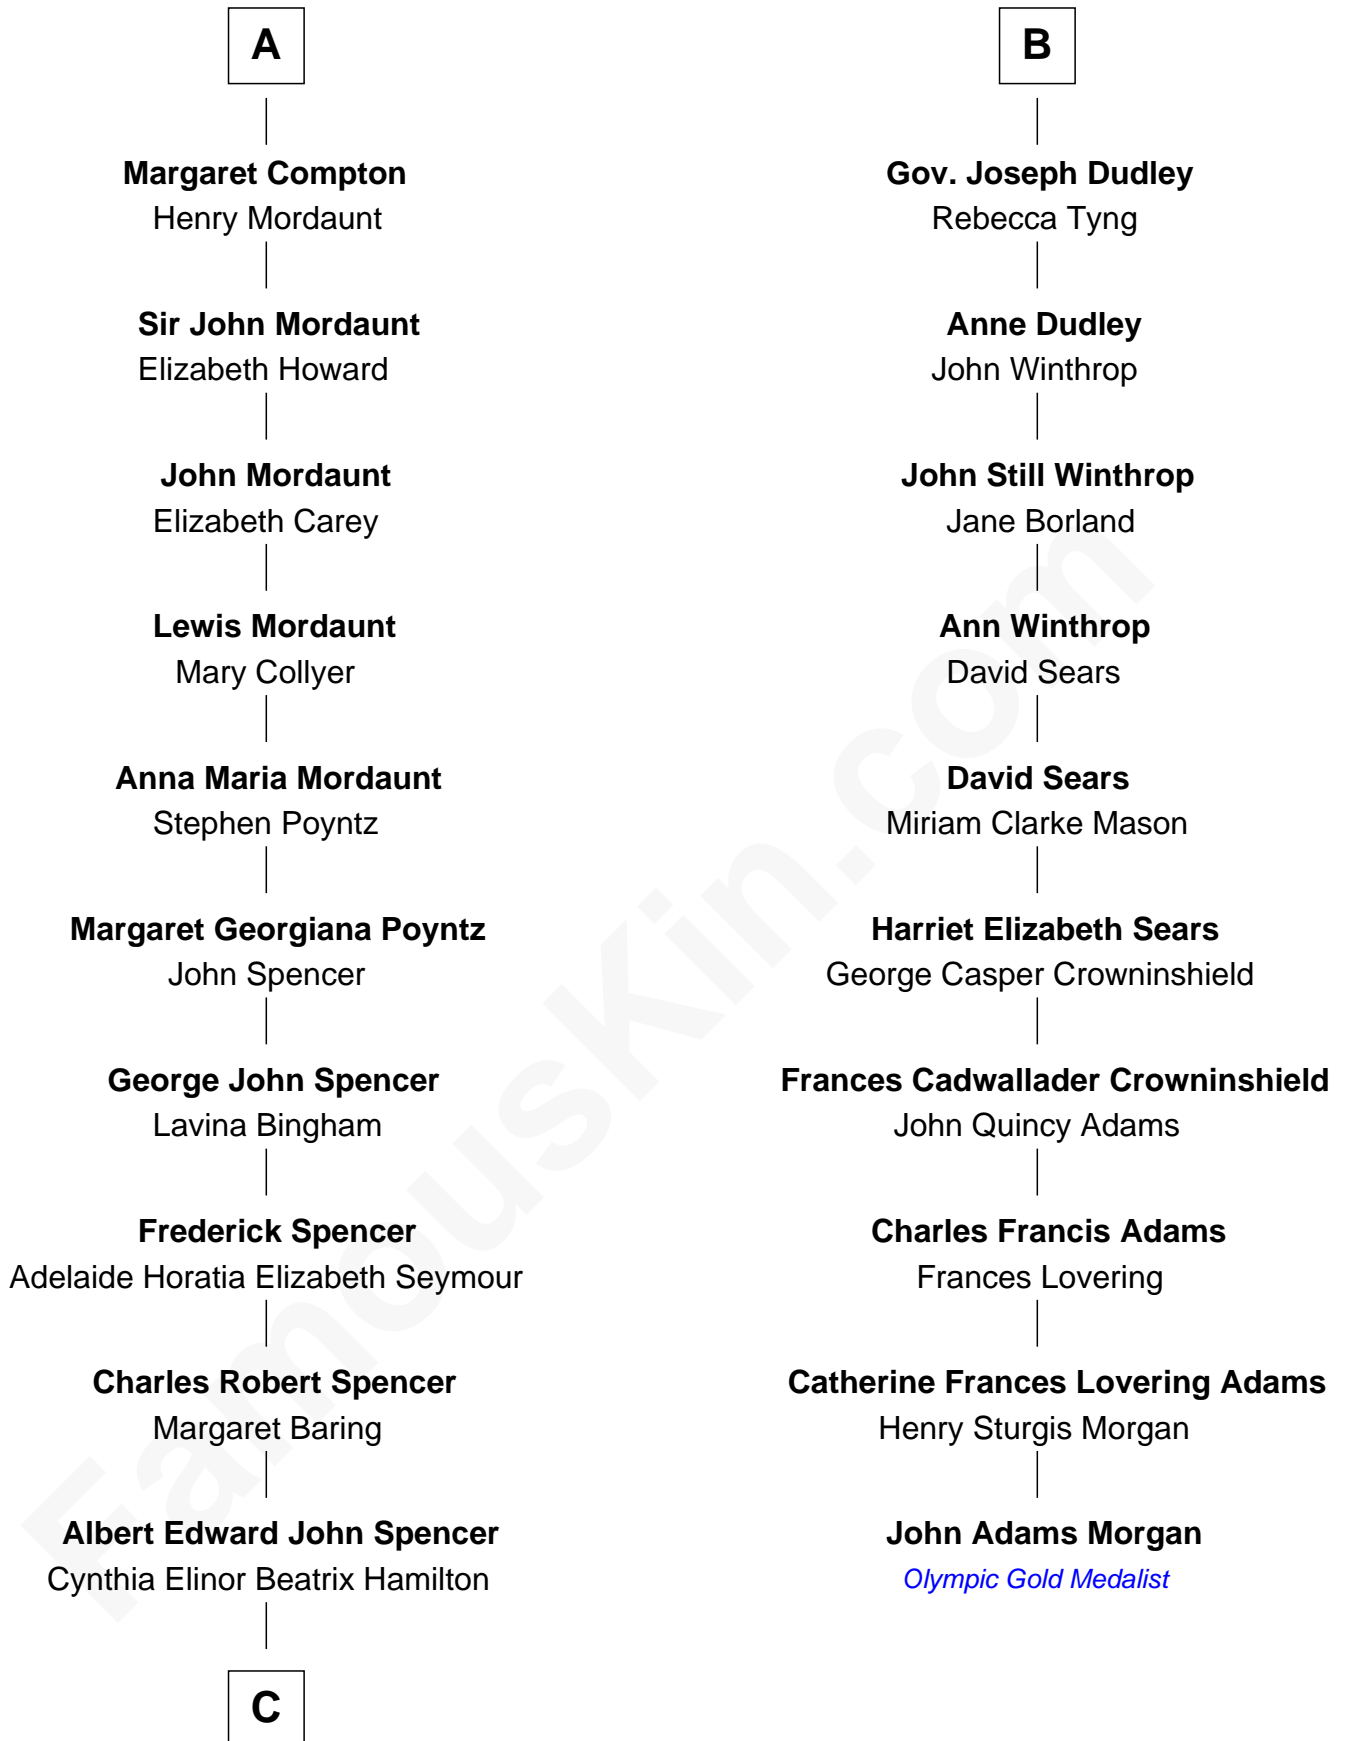

FamousKin.com Relationship Chart of

Prince Harry
Duke of Sussex

16th cousin 3 times removed of

John Adams Morgan
1952 Olympic Sailing Gold Medalist

C

Edward John Spencer
Frances Ruth Burke Roche

Princess Diana Frances Spencer
Charles III, King of the United Kingdom