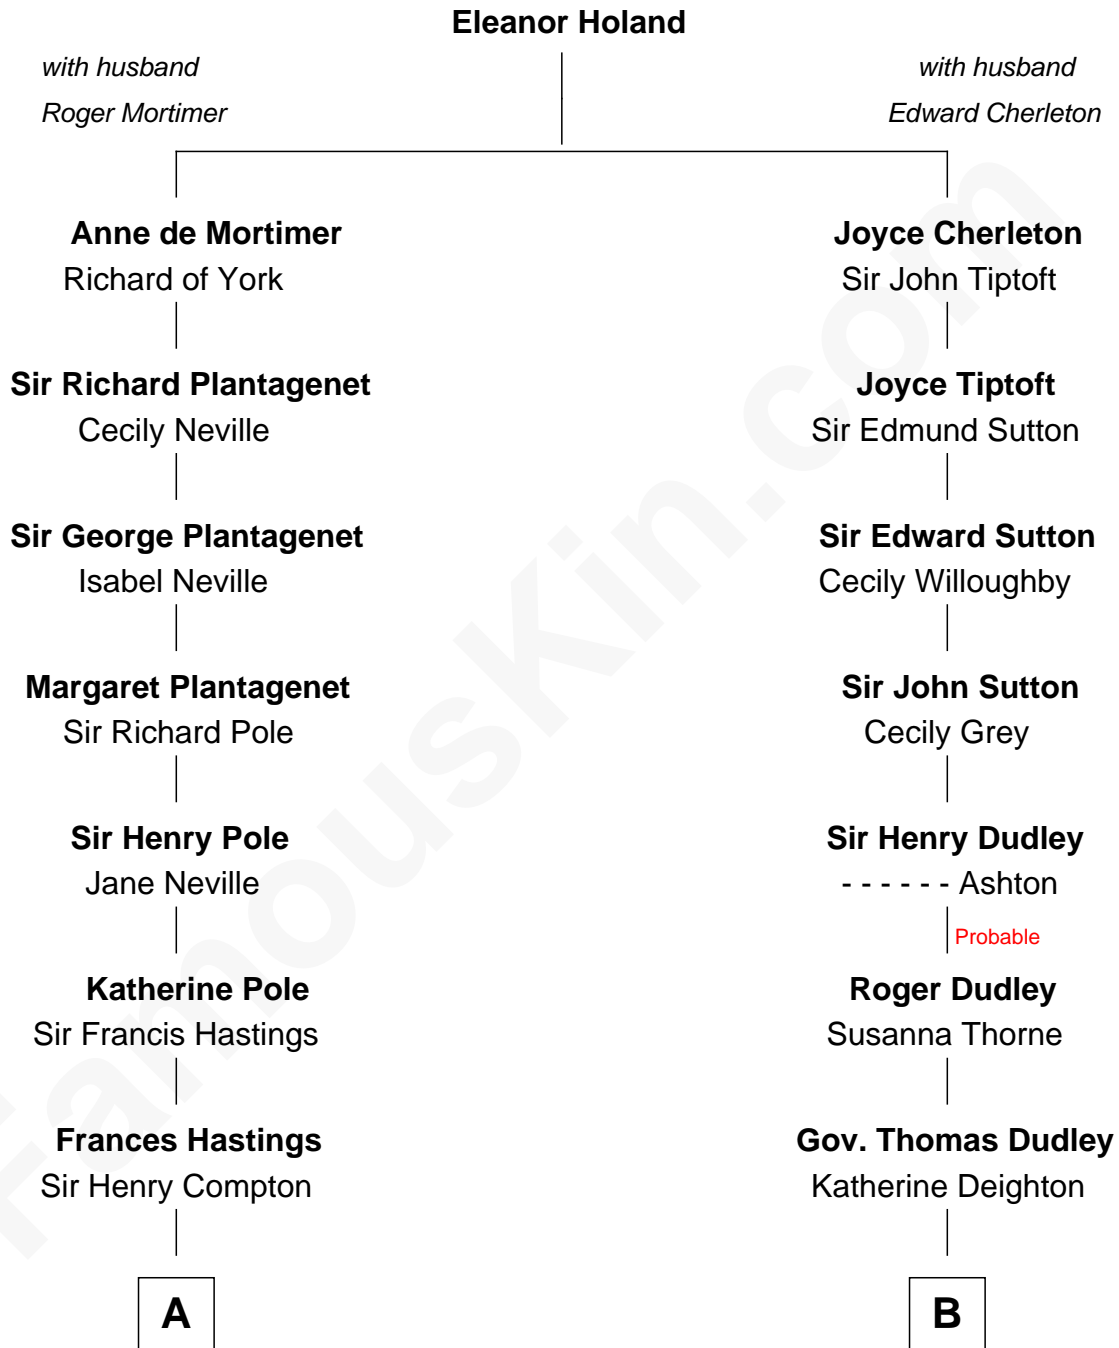

FamousKin.com Relationship Chart of

Prince Harry
Duke of Sussex

16th cousin 3 times removed of

John Adams Morgan
1952 Olympic Sailing Gold Medalist

C

Edward John Spencer
Frances Ruth Burke Roche

Princess Diana Frances Spencer
Charles III, King of the United Kingdom

Prince Harry
Duke of Sussex

FamousKin.com