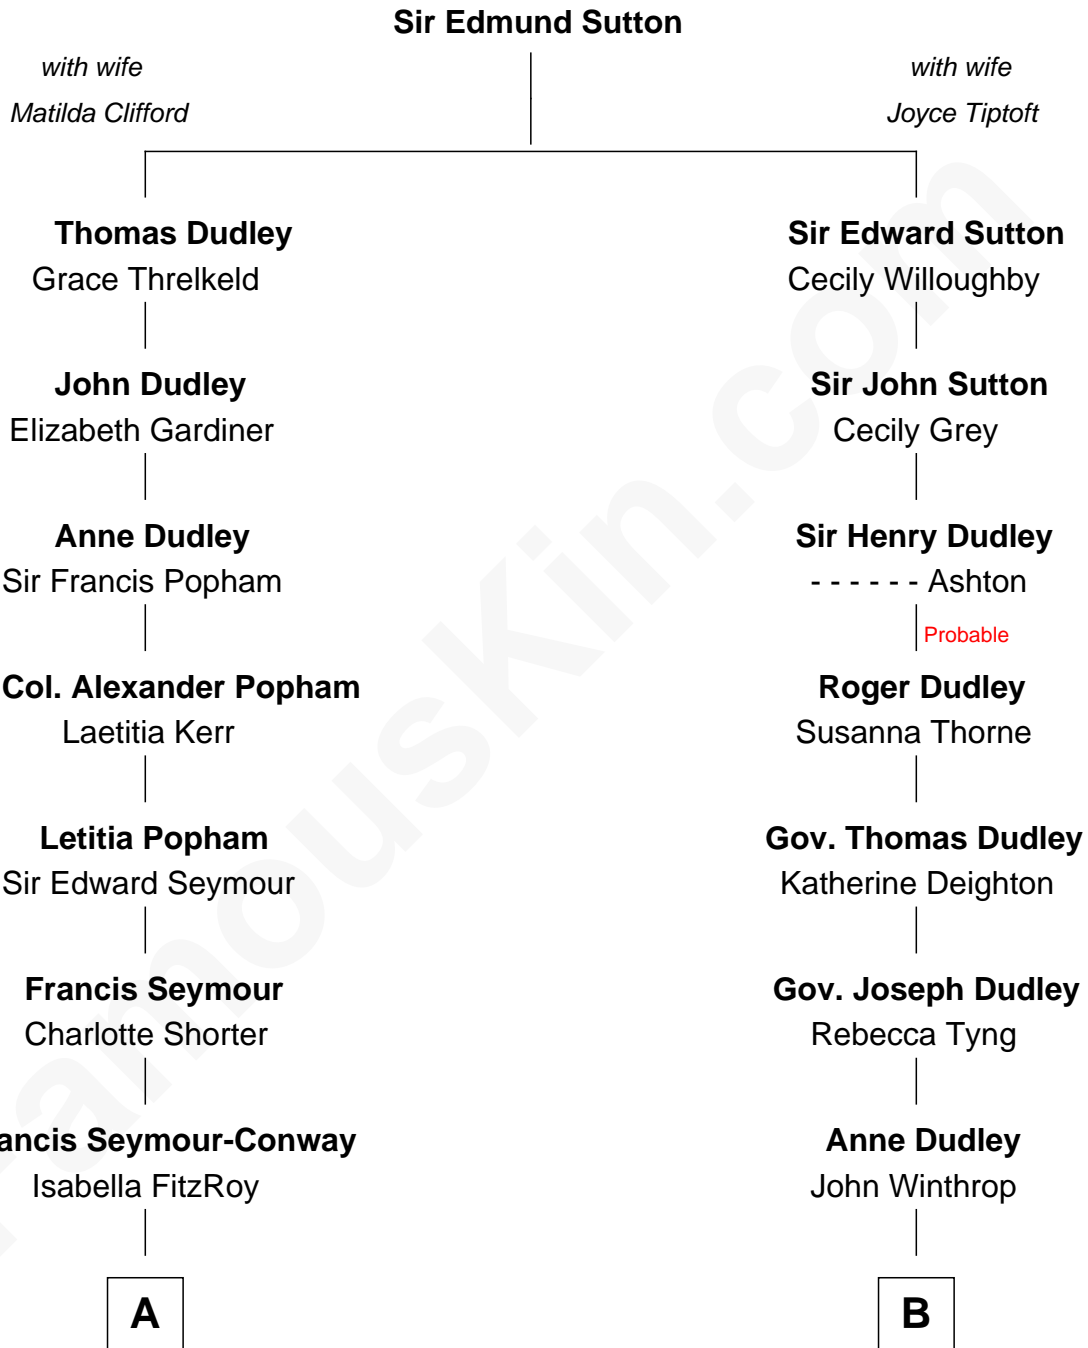

FamousKin.com Relationship Chart of

Prince Harry
Duke of Sussex

14th cousin of

John Adams Morgan
1952 Olympic Sailing Gold Medalist

A

Hugh Seymour-Conway
Anne Horatia Waldegrave

Sir Horace Beauchamp Seymour
Elizabeth Malet Palk

Adelaide Horatia Elizabeth Seymour
Frederick Spencer

Charles Robert Spencer
Margaret Baring

Albert Edward John Spencer
Cynthia Elinor Beatrix Hamilton

Edward John Spencer
Frances Ruth Burke Roche

Princess Diana Frances Spencer
Charles III, King of the United Kingdom