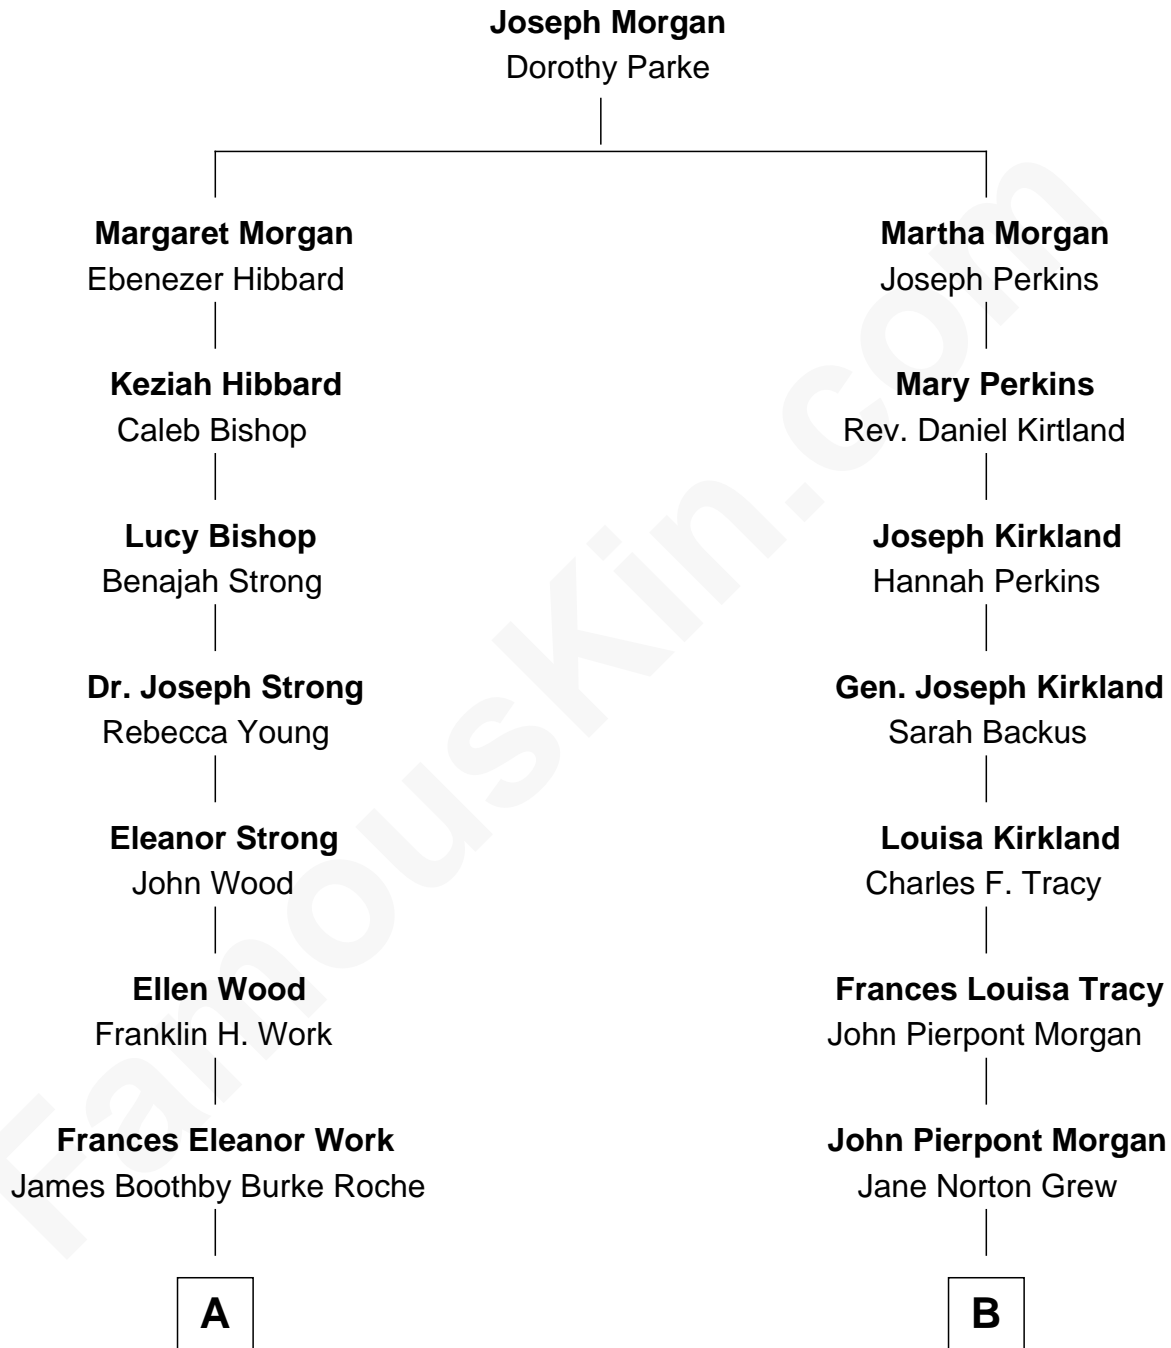

FamousKin.com Relationship Chart of

Prince Harry
Duke of Sussex

8th cousin 2 times removed of

John Adams Morgan
1952 Olympic Sailing Gold Medalist

A

Edmund Maurice Burke Roche

Ruth Sylvia Gill

Frances Ruth Burke Roche

Edward John Spencer

Princess Diana Frances Spencer

Charles III, King of the United Kingdom

Prince Harry

Duke of Sussex

B

Henry Sturgis Morgan

Catherine Frances Lovering Adams