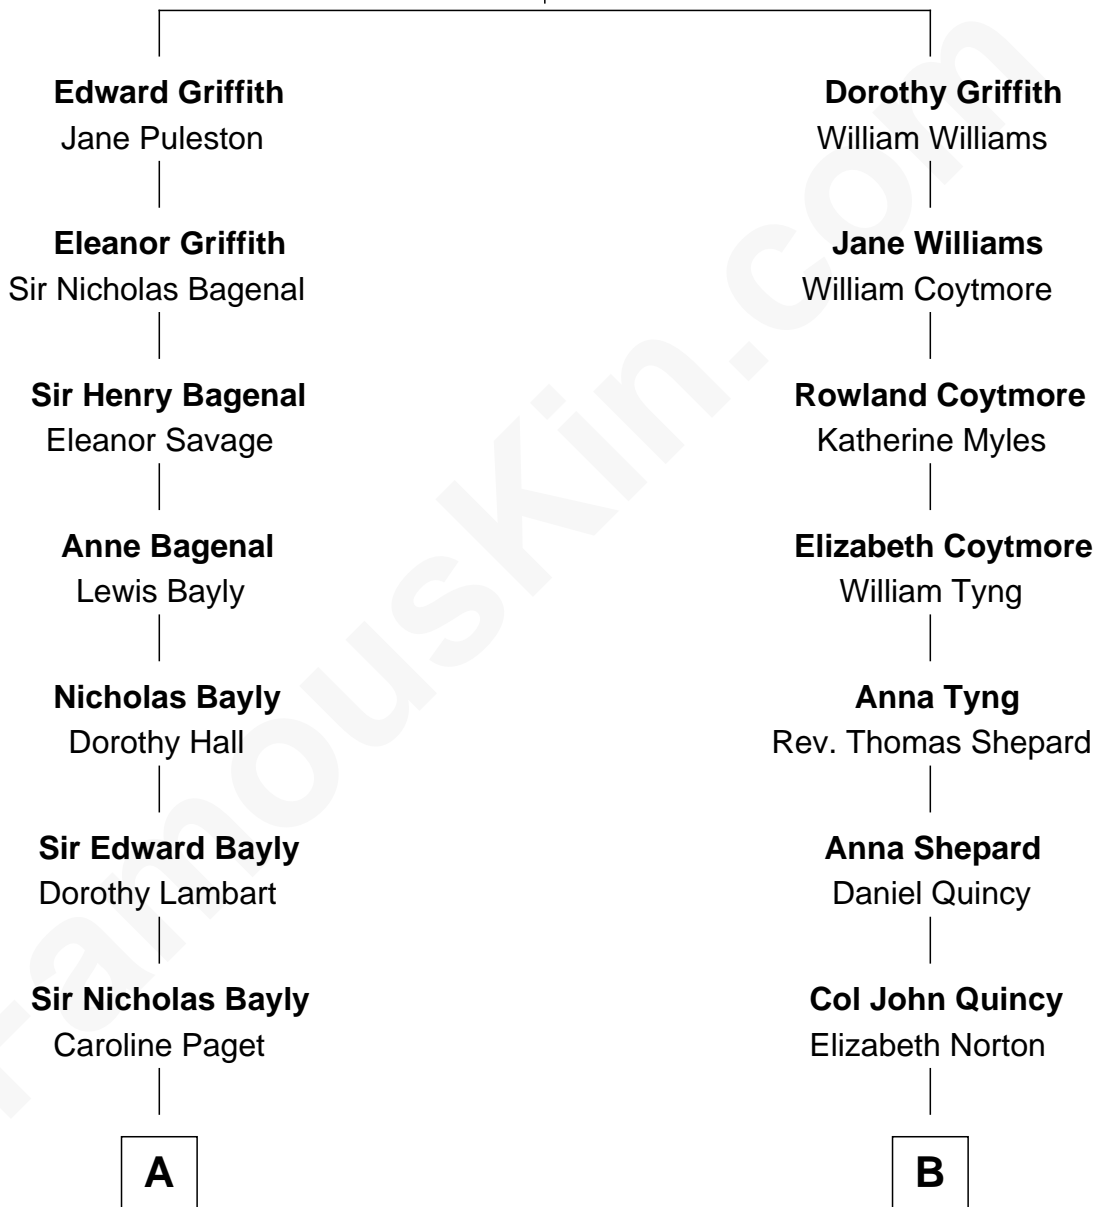

# FamousKin.com Relationship Chart of

**Prince Harry**  
*Duke of Sussex*

14th cousin 1 time removed of

**John Adams Morgan**  
*1952 Olympic Sailing Gold Medalist*

**Sir William Griffith**  
Jane Stradling

**A**

**Henry Bayly alias Paget**

Jane Champagné

**Henry William Paget**

Lady Caroline Elizabeth Villiers

**Lady Caroline Paget**

Charles Gordon-Lennox

**Cecilia Catherine Gordon-Lennox**

Charles George Bingham

**Rosalind Cecilia Caroline Bingham**

James Albert Edward Hamilton

**Cynthia Elinor Beatrix Hamilton**

Albert Edward John Spencer

**Edward John Spencer**

Frances Ruth Burke Roche

**Princess Diana Frances Spencer**