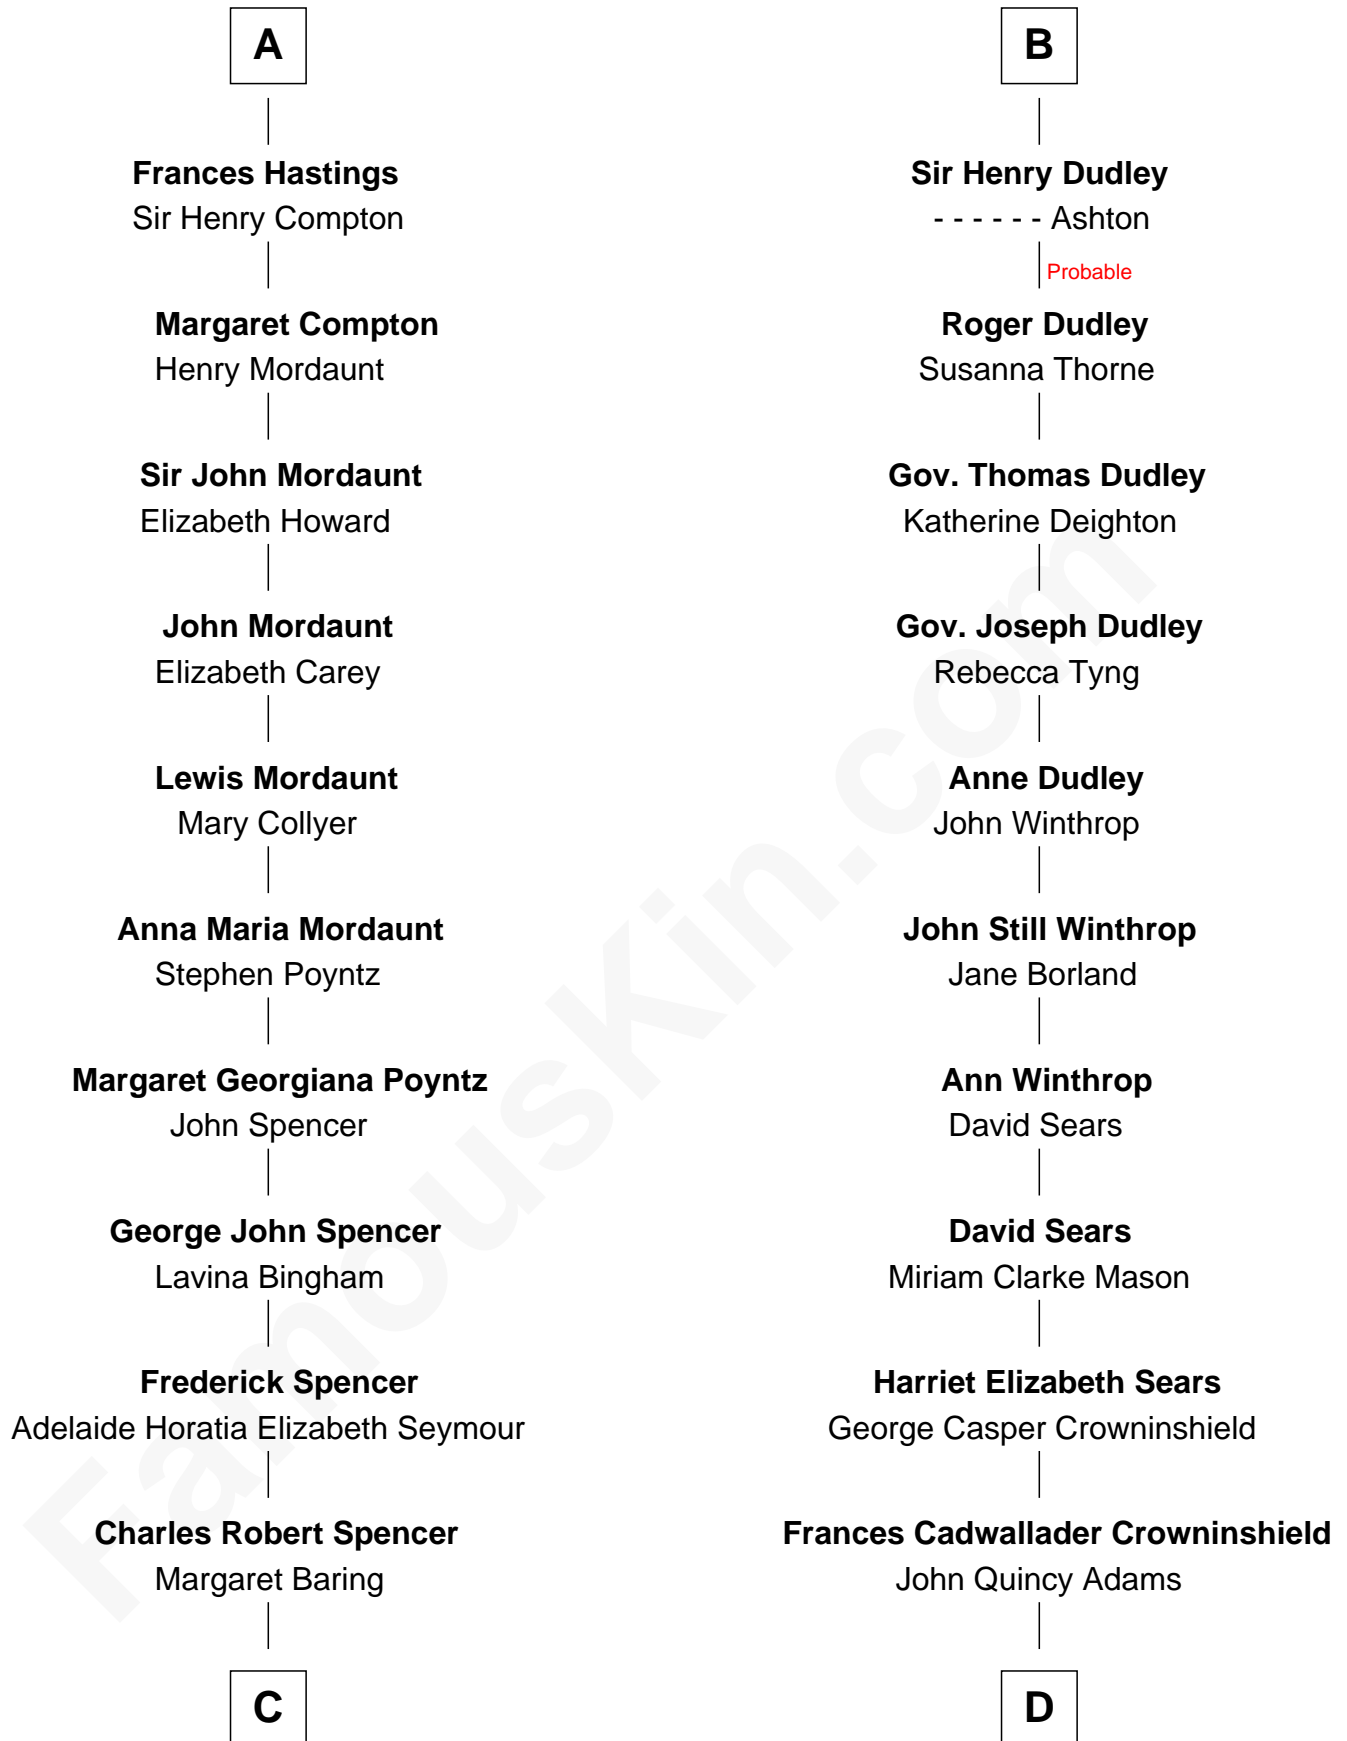

# FamousKin.com Relationship Chart of

**Prince Harry**  
*Duke of Sussex*

19th cousin 1 time removed of

**John Adams Morgan**  
*1952 Olympic Sailing Gold Medalist*

**C**

**Albert Edward John Spencer**  
Cynthia Elinor Beatrix Hamilton

**Edward John Spencer**  
Frances Ruth Burke Roche

**Princess Diana Frances Spencer**  
Charles III, King of the United Kingdom

**Prince Harry**  
*Duke of Sussex*

**D**

**Charles Francis Adams**  
Frances Lovering