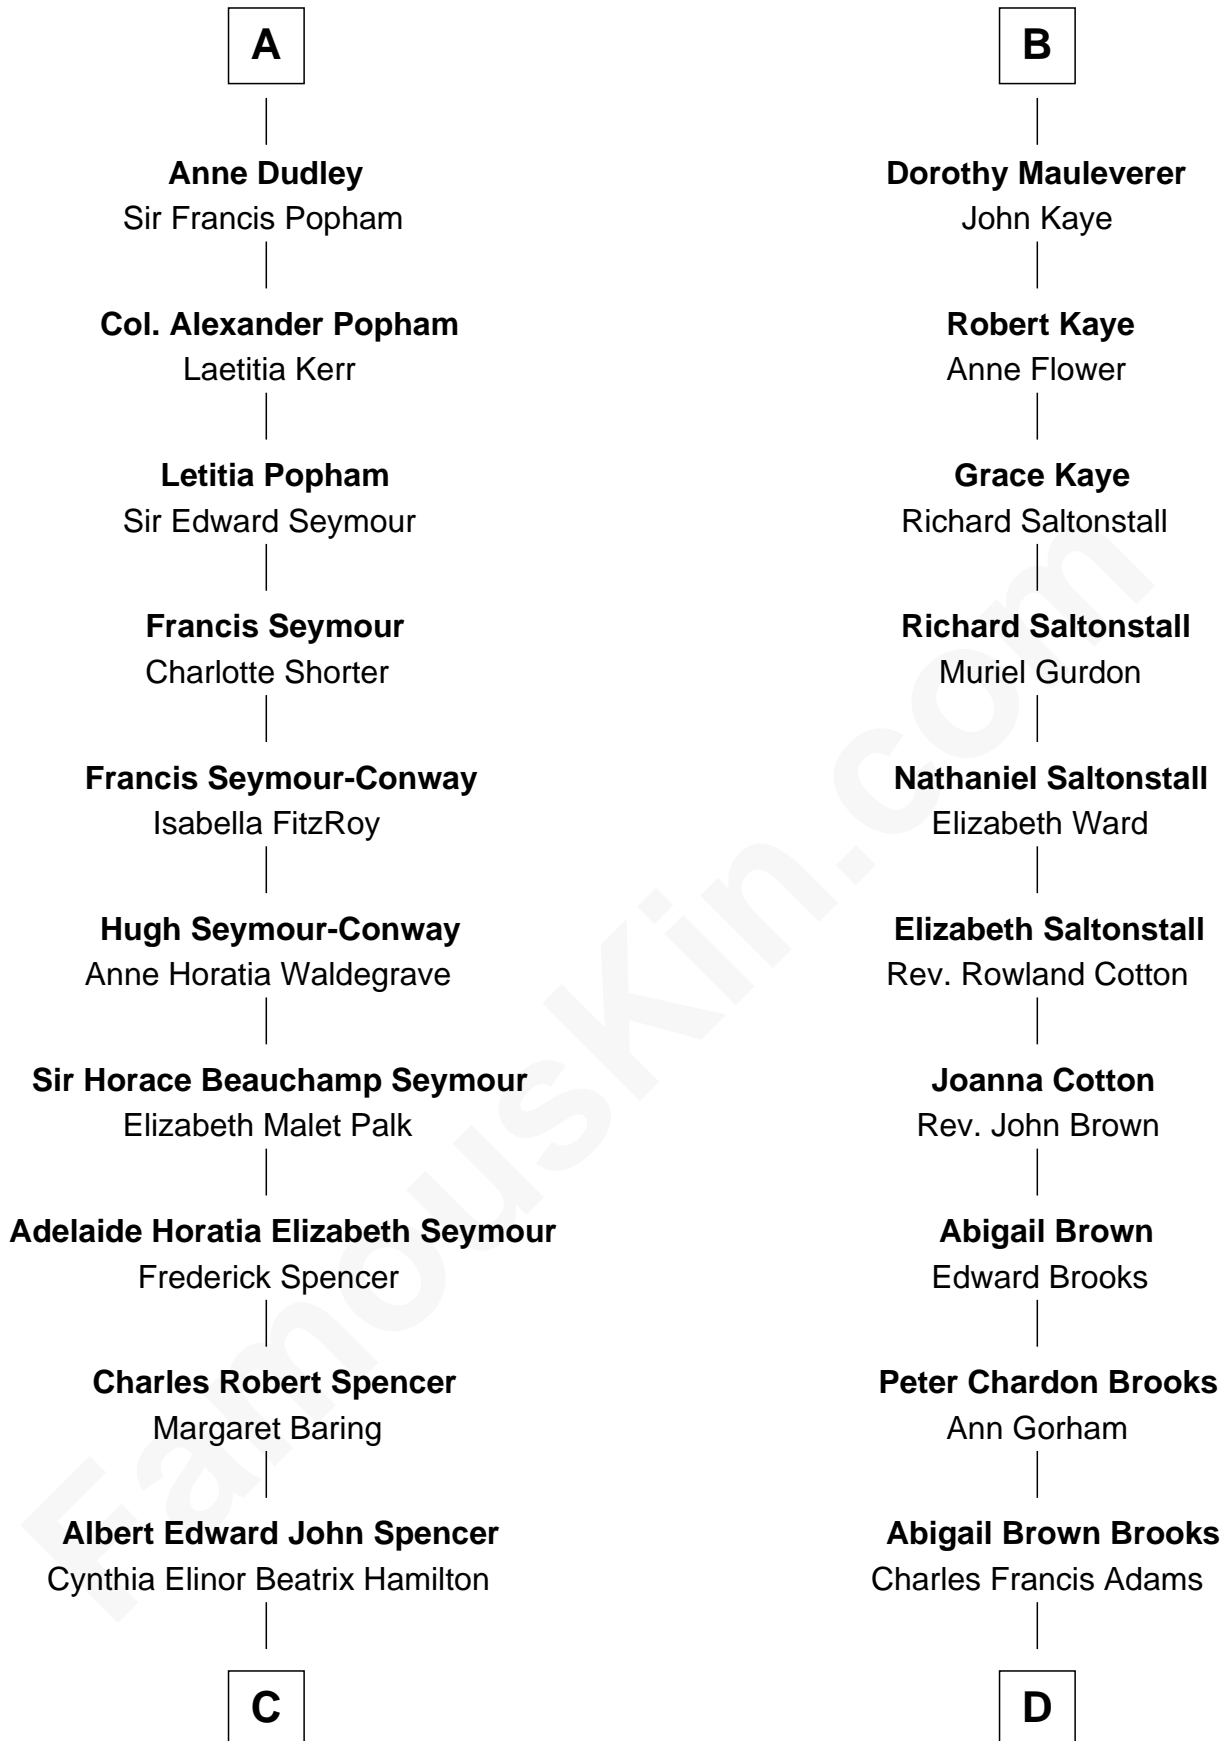

FamousKin.com Relationship Chart of

Prince Harry
Duke of Sussex

19th cousin 1 time removed of

John Adams Morgan
1952 Olympic Sailing Gold Medalist

Henry de Percy
Mary Plantagenet

Sir Henry Percy
Margaret de Neville

Sir Henry Percy
Elizabeth Mortimer

Sir Henry Percy
Eleanor Neville

Sir Henry Percy
Eleanor Poynings

Margaret Percy
Sir William Gascoigne

Dorothy Gascoigne
Sir Ninian Markenfield

Alice Markenfield
Sir Robert Mauleverer

B

C

Edward John Spencer
Frances Ruth Burke Roche

Princess Diana Frances Spencer
Charles III, King of the United Kingdom

Prince Harry
Duke of Sussex

D

John Quincy Adams
Frances Cadwallader Crowninshield

Charles Francis Adams
Frances Lovering