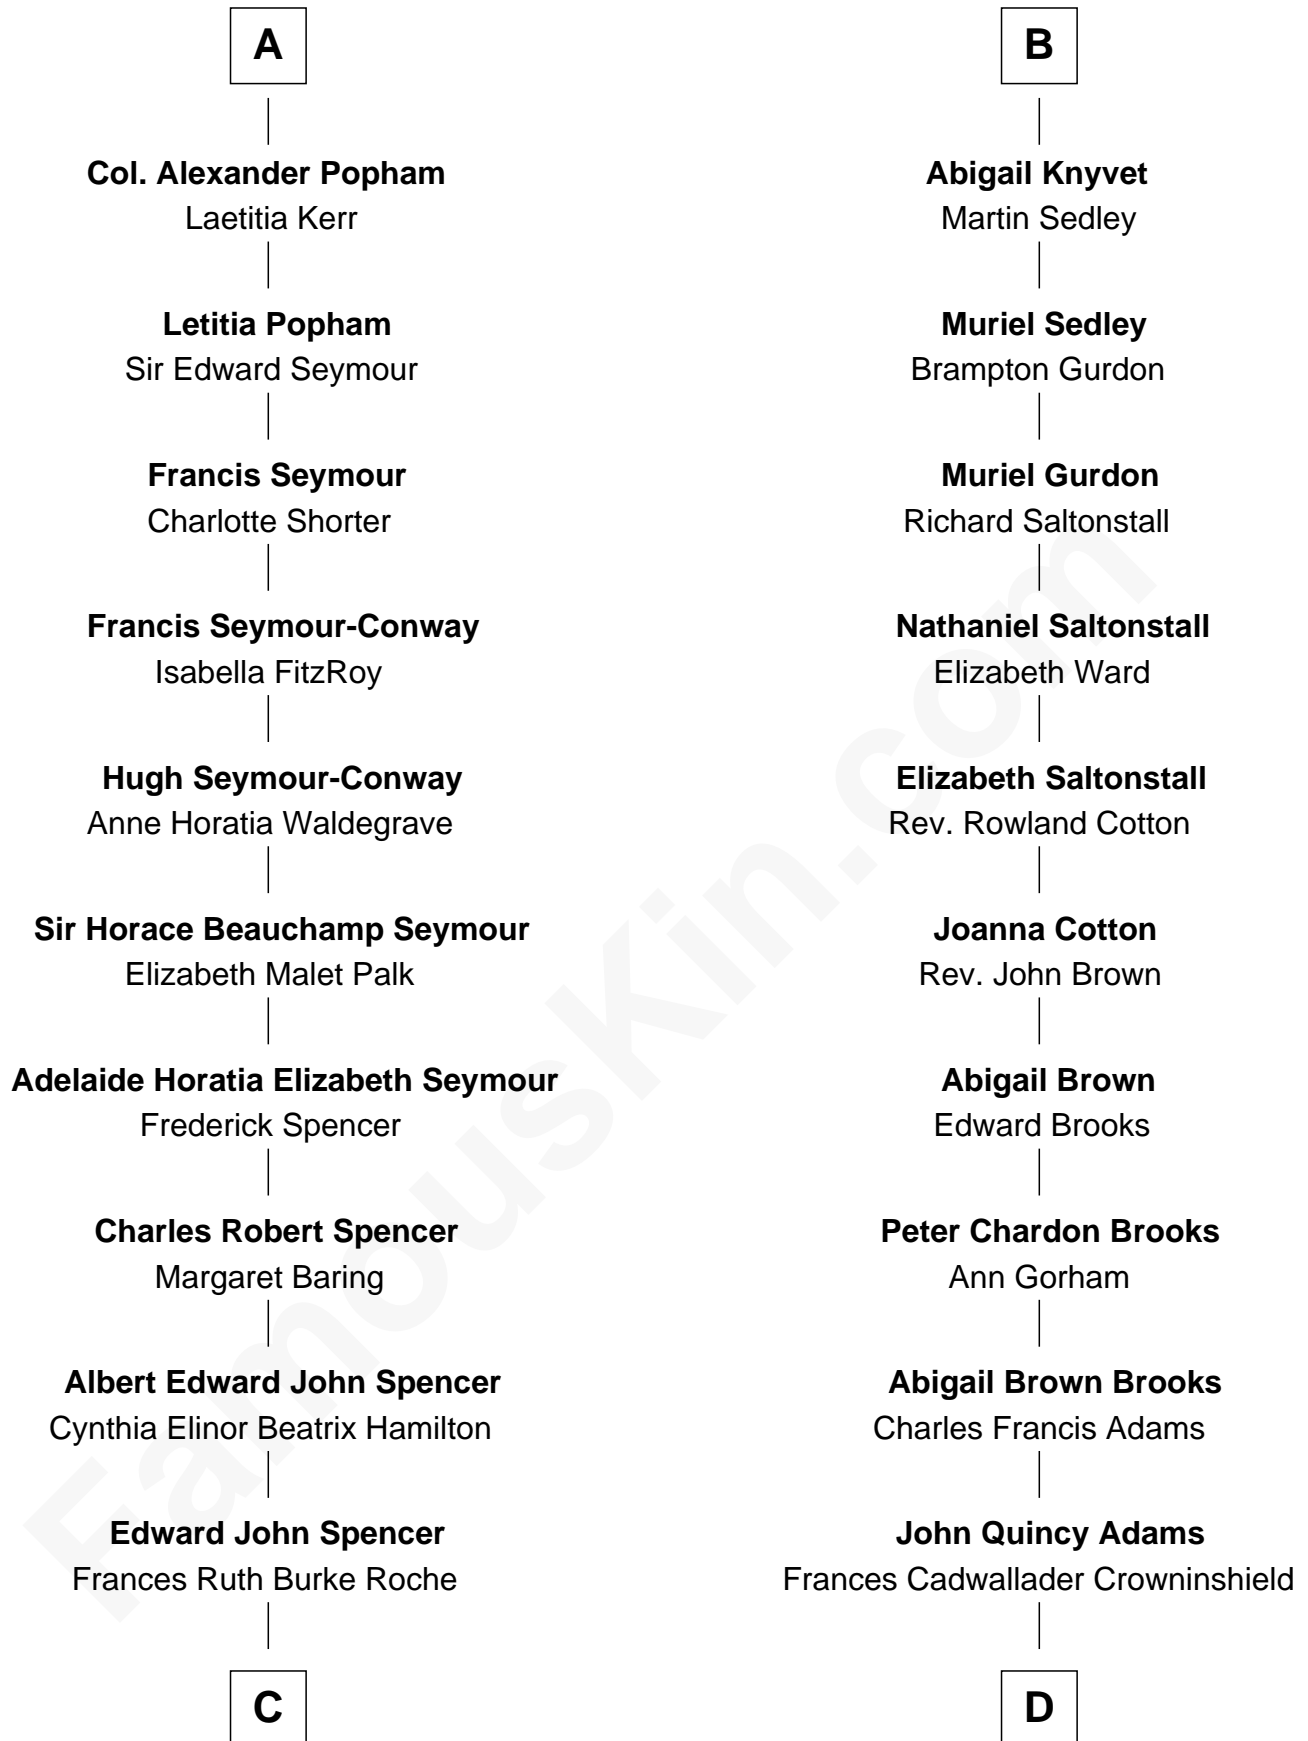

# FamousKin.com Relationship Chart of

**Prince Harry**  
*Duke of Sussex*

18th cousin 1 time removed of

**John Adams Morgan**  
*1952 Olympic Sailing Gold Medalist*

**C**

**Princess Diana Frances Spencer**  
Charles III, King of the United Kingdom

**Prince Harry**  
*Duke of Sussex*

**D**

**Charles Francis Adams**  
Frances Lovering

**Catherine Frances Lovering Adams**  
Henry Sturgis Morgan

**John Adams Morgan**  
*Olympic Gold Medalist*

FamousKin.com