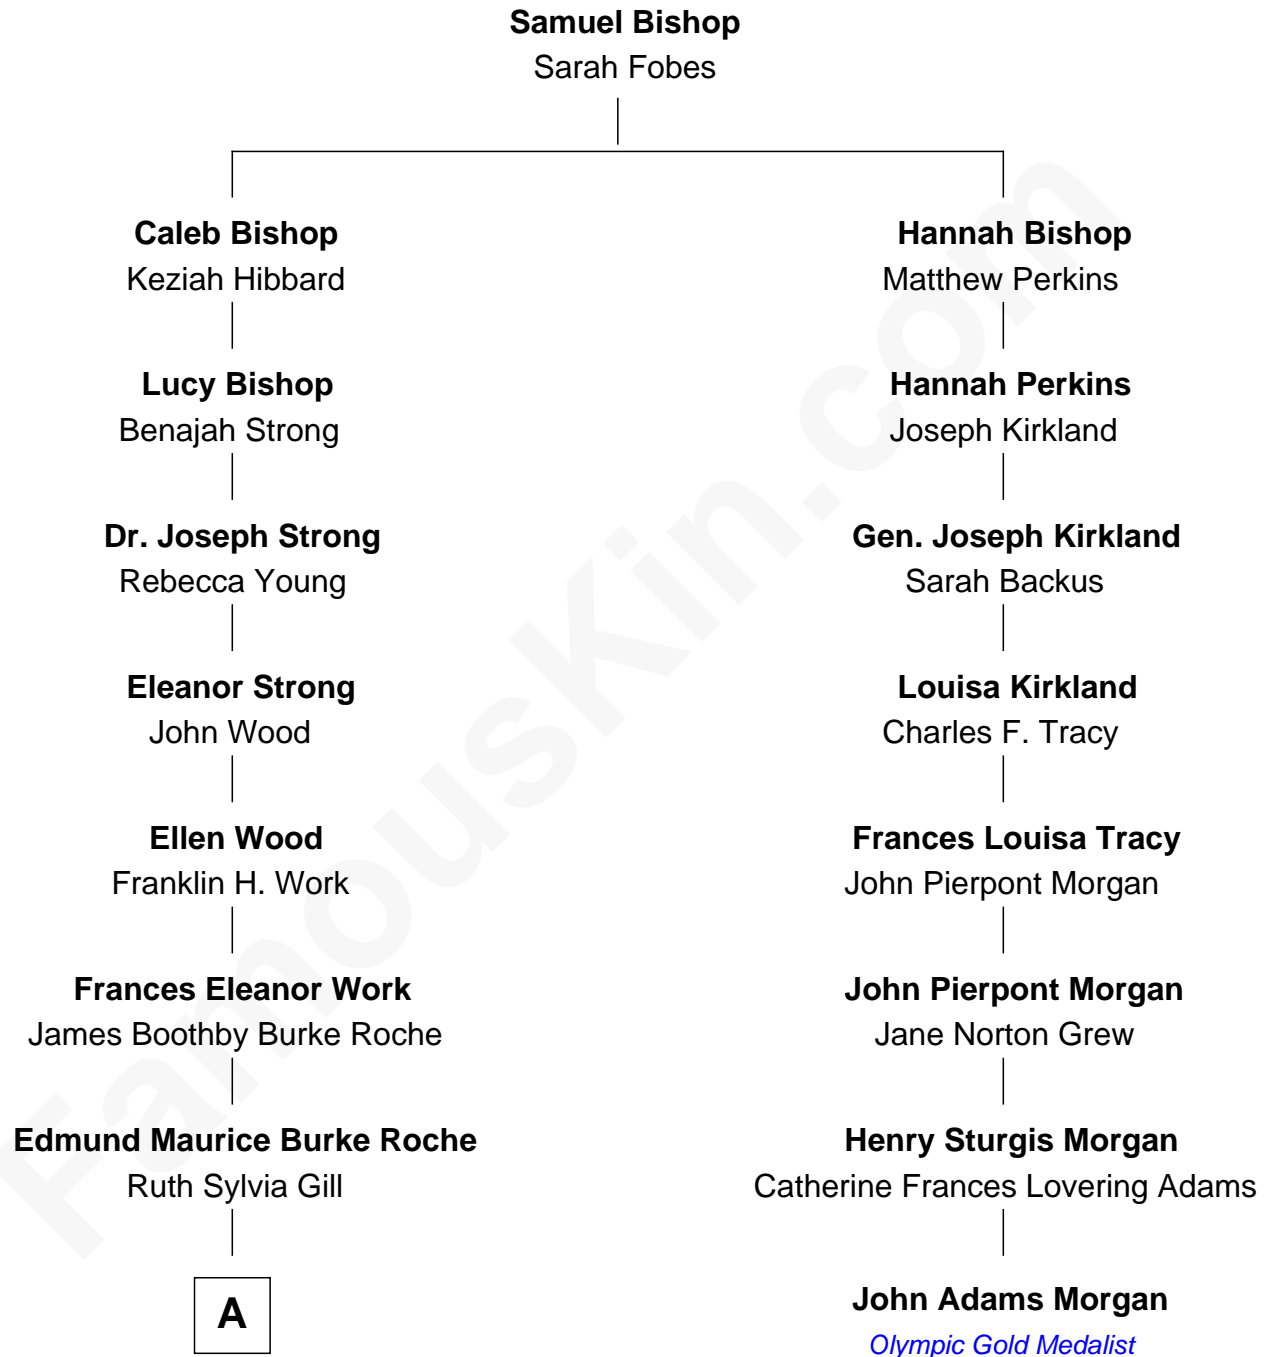

FamousKin.com Relationship Chart of

Prince Harry
Duke of Sussex

7th cousin 2 times removed of

John Adams Morgan
1952 Olympic Sailing Gold Medalist

A

—
Frances Ruth Burke Roche

Edward John Spencer

—
Princess Diana Frances Spencer

Charles III, King of the United Kingdom

—
Prince Harry

Duke of Sussex

FamousKin.com