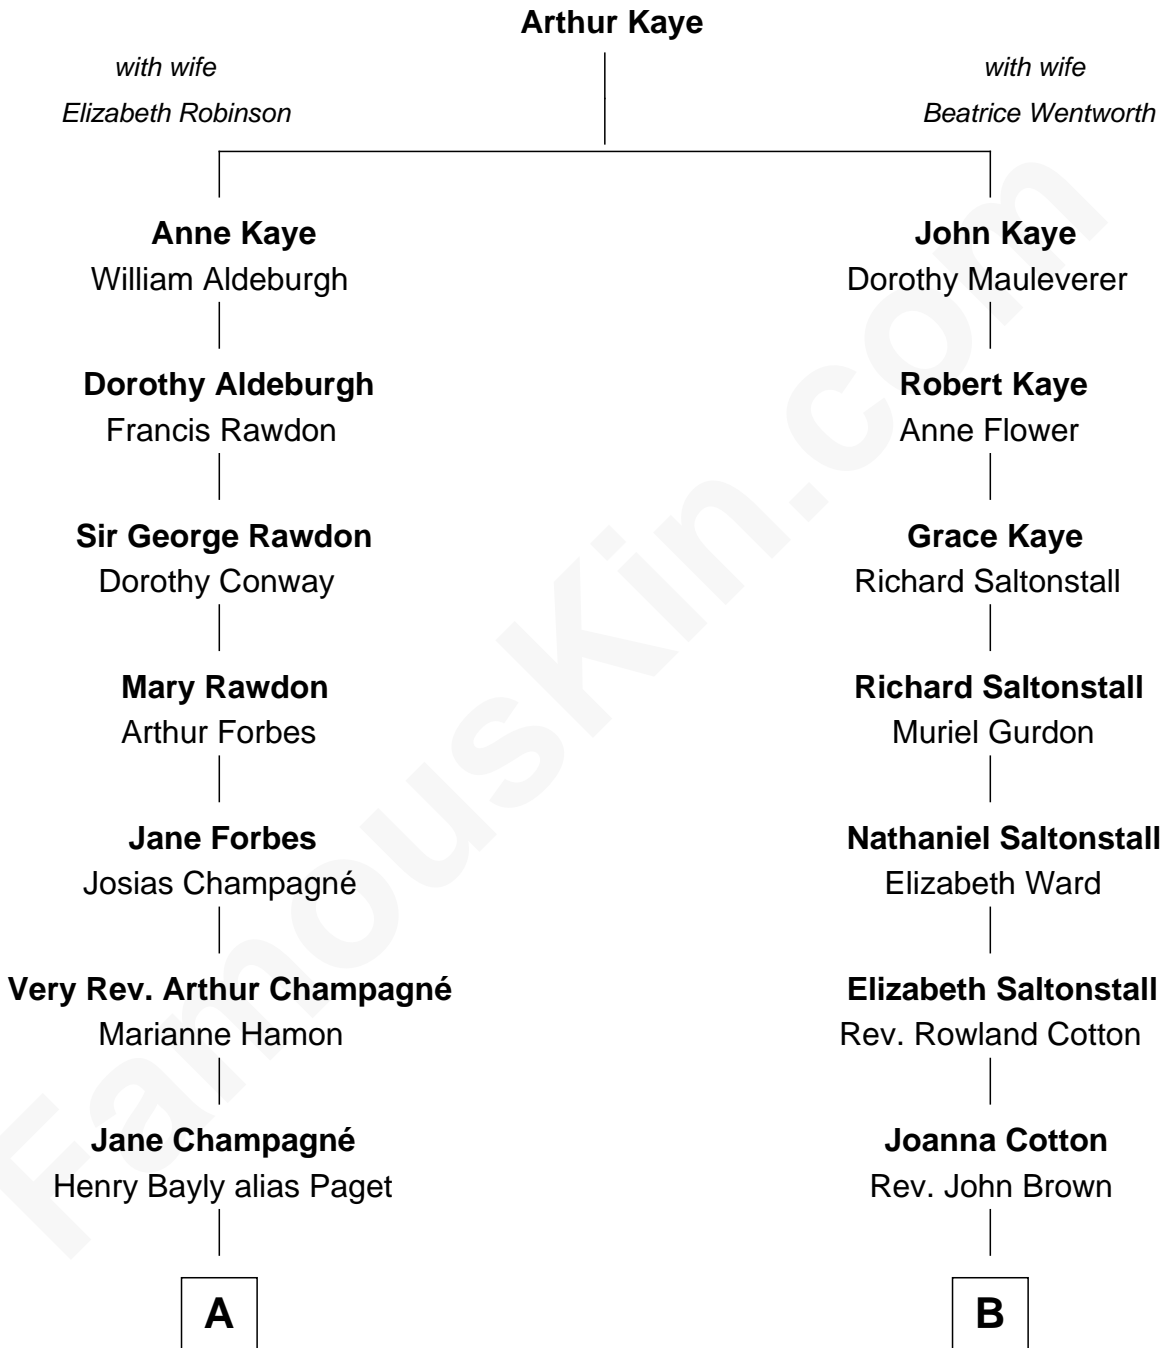

FamousKin.com Relationship Chart of

Prince Harry
Duke of Sussex

13th cousin 1 time removed of

John Adams Morgan
1952 Olympic Sailing Gold Medalist

A

Henry William Paget
Lady Caroline Elizabeth Villiers

Lady Caroline Paget
Charles Gordon-Lennox

Cecilia Catherine Gordon-Lennox
Charles George Bingham

Rosalind Cecilia Caroline Bingham
James Albert Edward Hamilton

Cynthia Elinor Beatrix Hamilton
Albert Edward John Spencer

Edward John Spencer
Frances Ruth Burke Roche