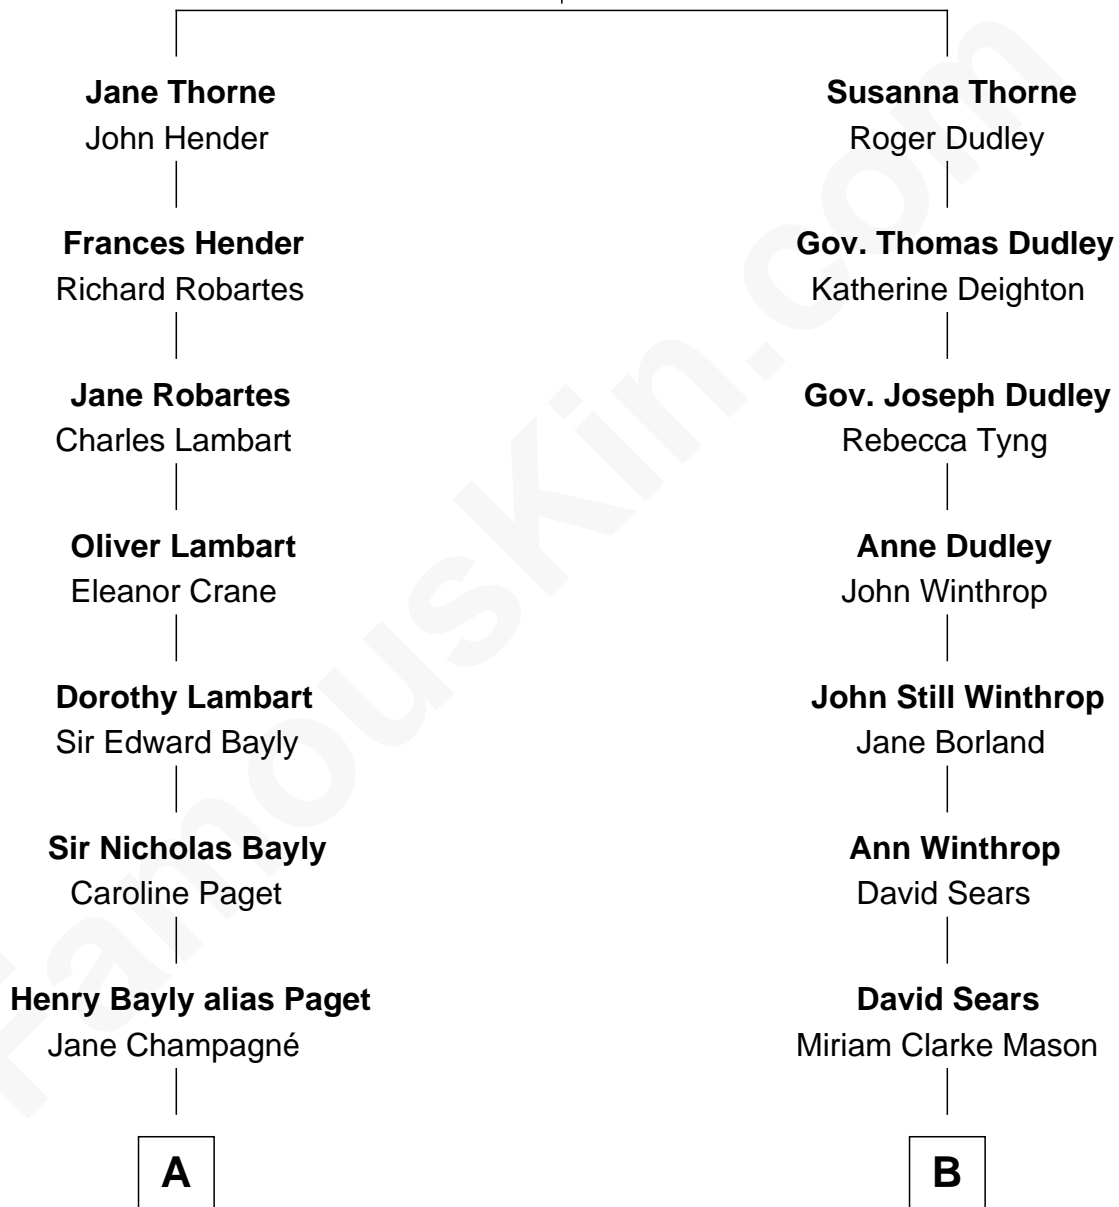

# FamousKin.com Relationship Chart of

**Prince Harry**  
*Duke of Sussex*

11th cousin 3 times removed of

**John Adams Morgan**  
*1952 Olympic Sailing Gold Medalist*

**Thomas Thorne**  
Mary Purefoy

**A**

**Henry William Paget**  
Lady Caroline Elizabeth Villiers

**Lady Caroline Paget**  
Charles Gordon-Lennox

**Cecilia Catherine Gordon-Lennox**  
Charles George Bingham

**Rosalind Cecilia Caroline Bingham**  
James Albert Edward Hamilton

**Cynthia Elinor Beatrix Hamilton**  
Albert Edward John Spencer

**Edward John Spencer**  
Frances Ruth Burke Roche

**Princess Diana Frances Spencer**  
Charles III, King of the United Kingdom

**Prince Harry**  
*Duke of Sussex*

**B**

**Harriet Elizabeth Sears**  
George Casper Crowninshield