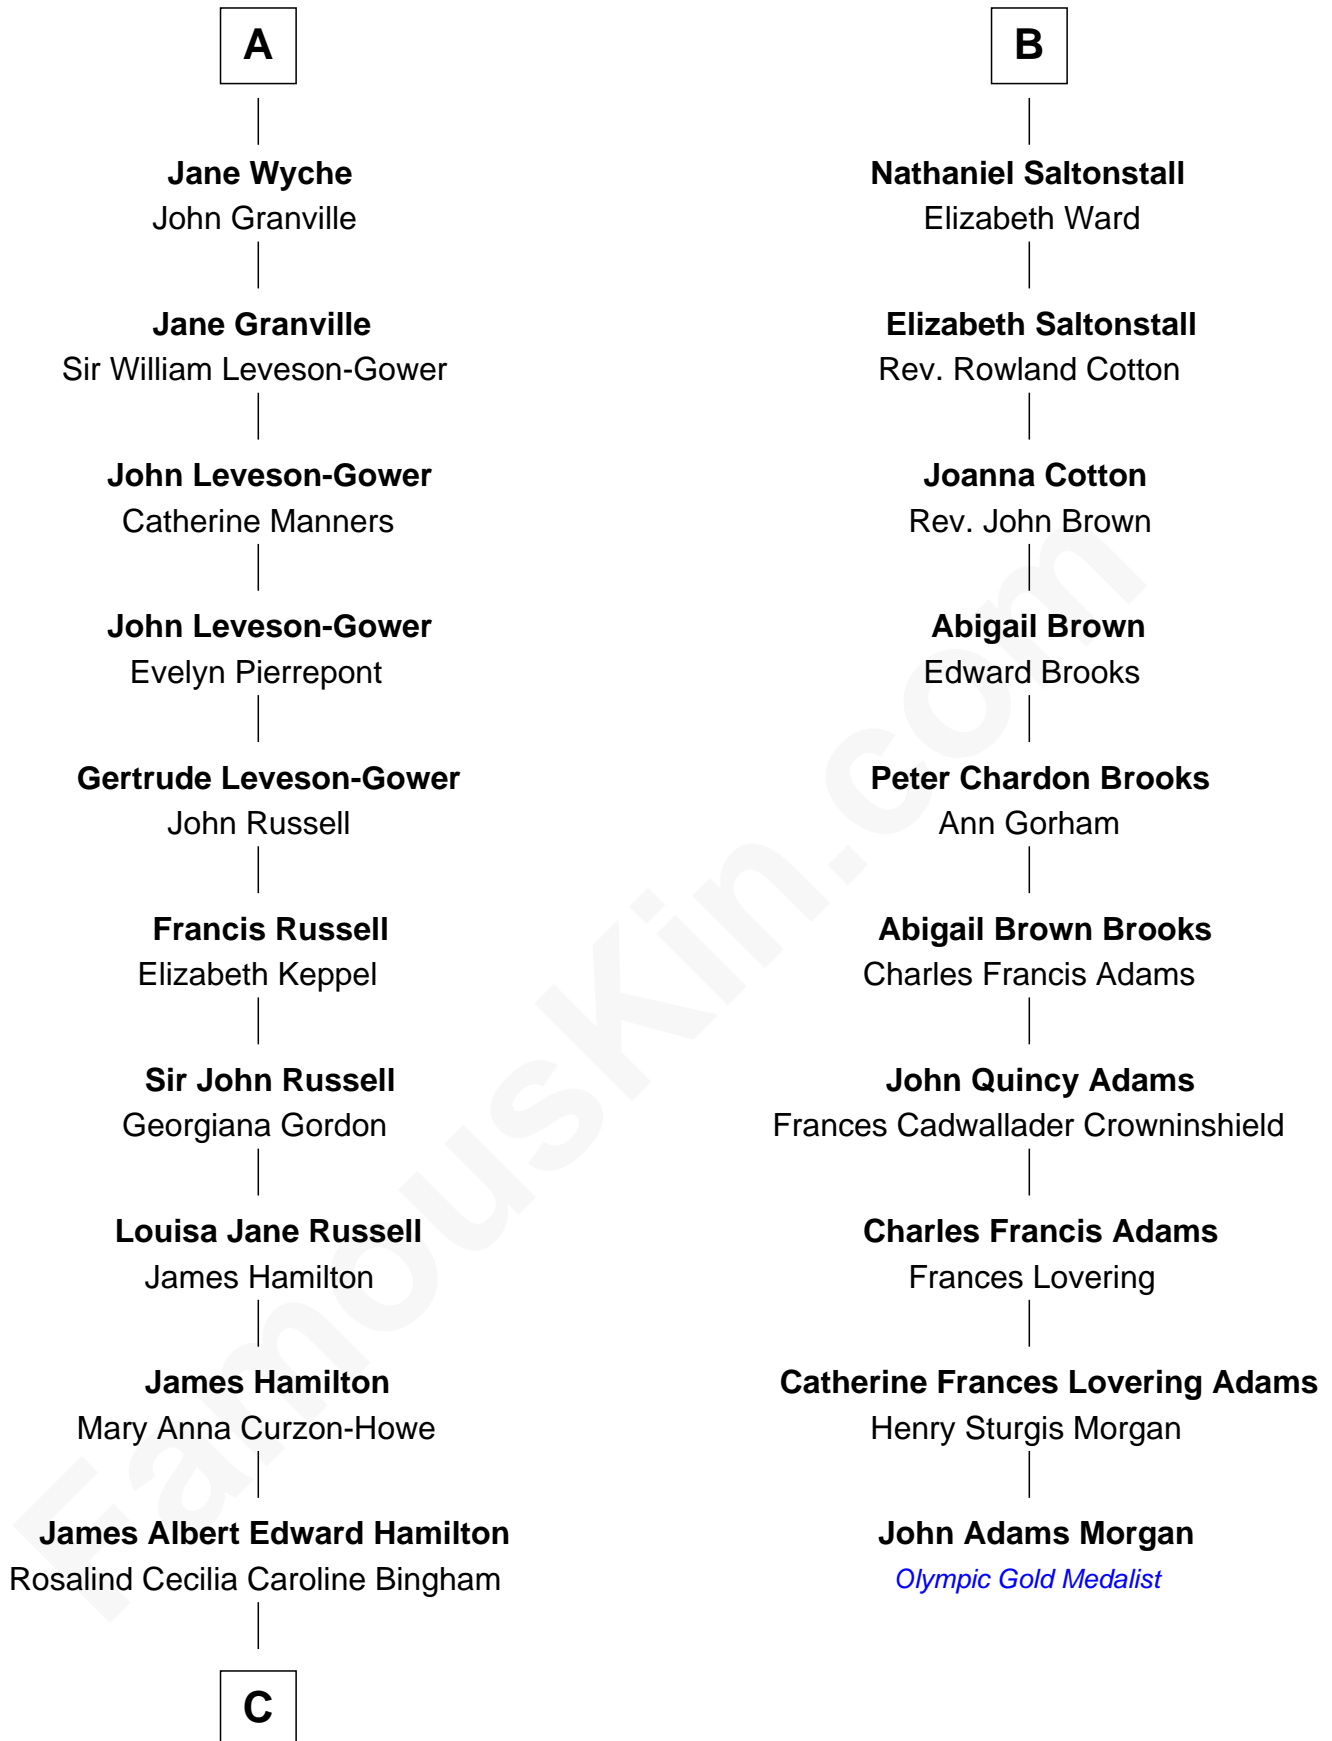

FamousKin.com Relationship Chart of

Prince Harry
Duke of Sussex

16th cousin 4 times removed of

John Adams Morgan
1952 Olympic Sailing Gold Medalist

Thomas Stonor
Joan de la Pole

C

Cynthia Elinor Beatrix Hamilton

Albert Edward John Spencer

Edward John Spencer

Frances Ruth Burke Roche

Princess Diana Frances Spencer

Charles III, King of the United Kingdom

Prince Harry

Duke of Sussex

FamousKin.com