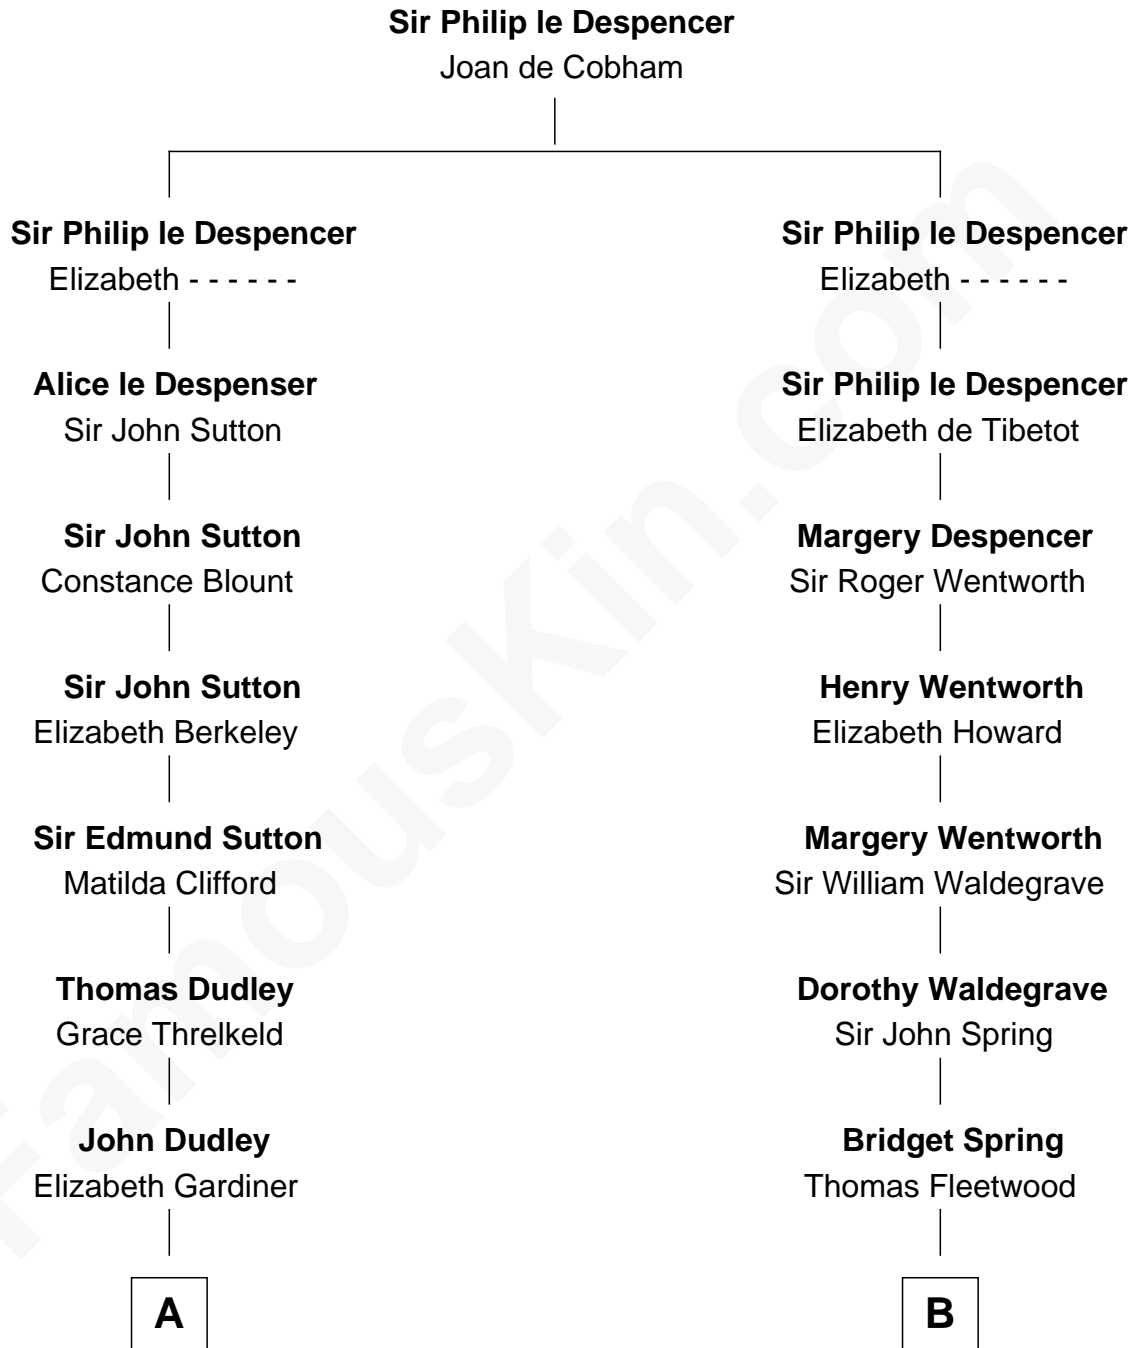

FamousKin.com Relationship Chart of

Prince Harry
Duke of Sussex

19th cousin of

Benedict Cumberbatch
Movie, Television and Stage Actor

C

Edward John Spencer
Frances Ruth Burke Roche

Princess Diana Frances Spencer
Charles III, King of the United Kingdom

Prince Harry
Duke of Sussex

D

Henry Carlton Cumberbatch
Pauline Ellen Laing Congdon

Timothy Carlton Congdon Cumberbatch
Wanda Ventham

Benedict Cumberbatch
Movie, Television and Stage Actor

FamousKin.com