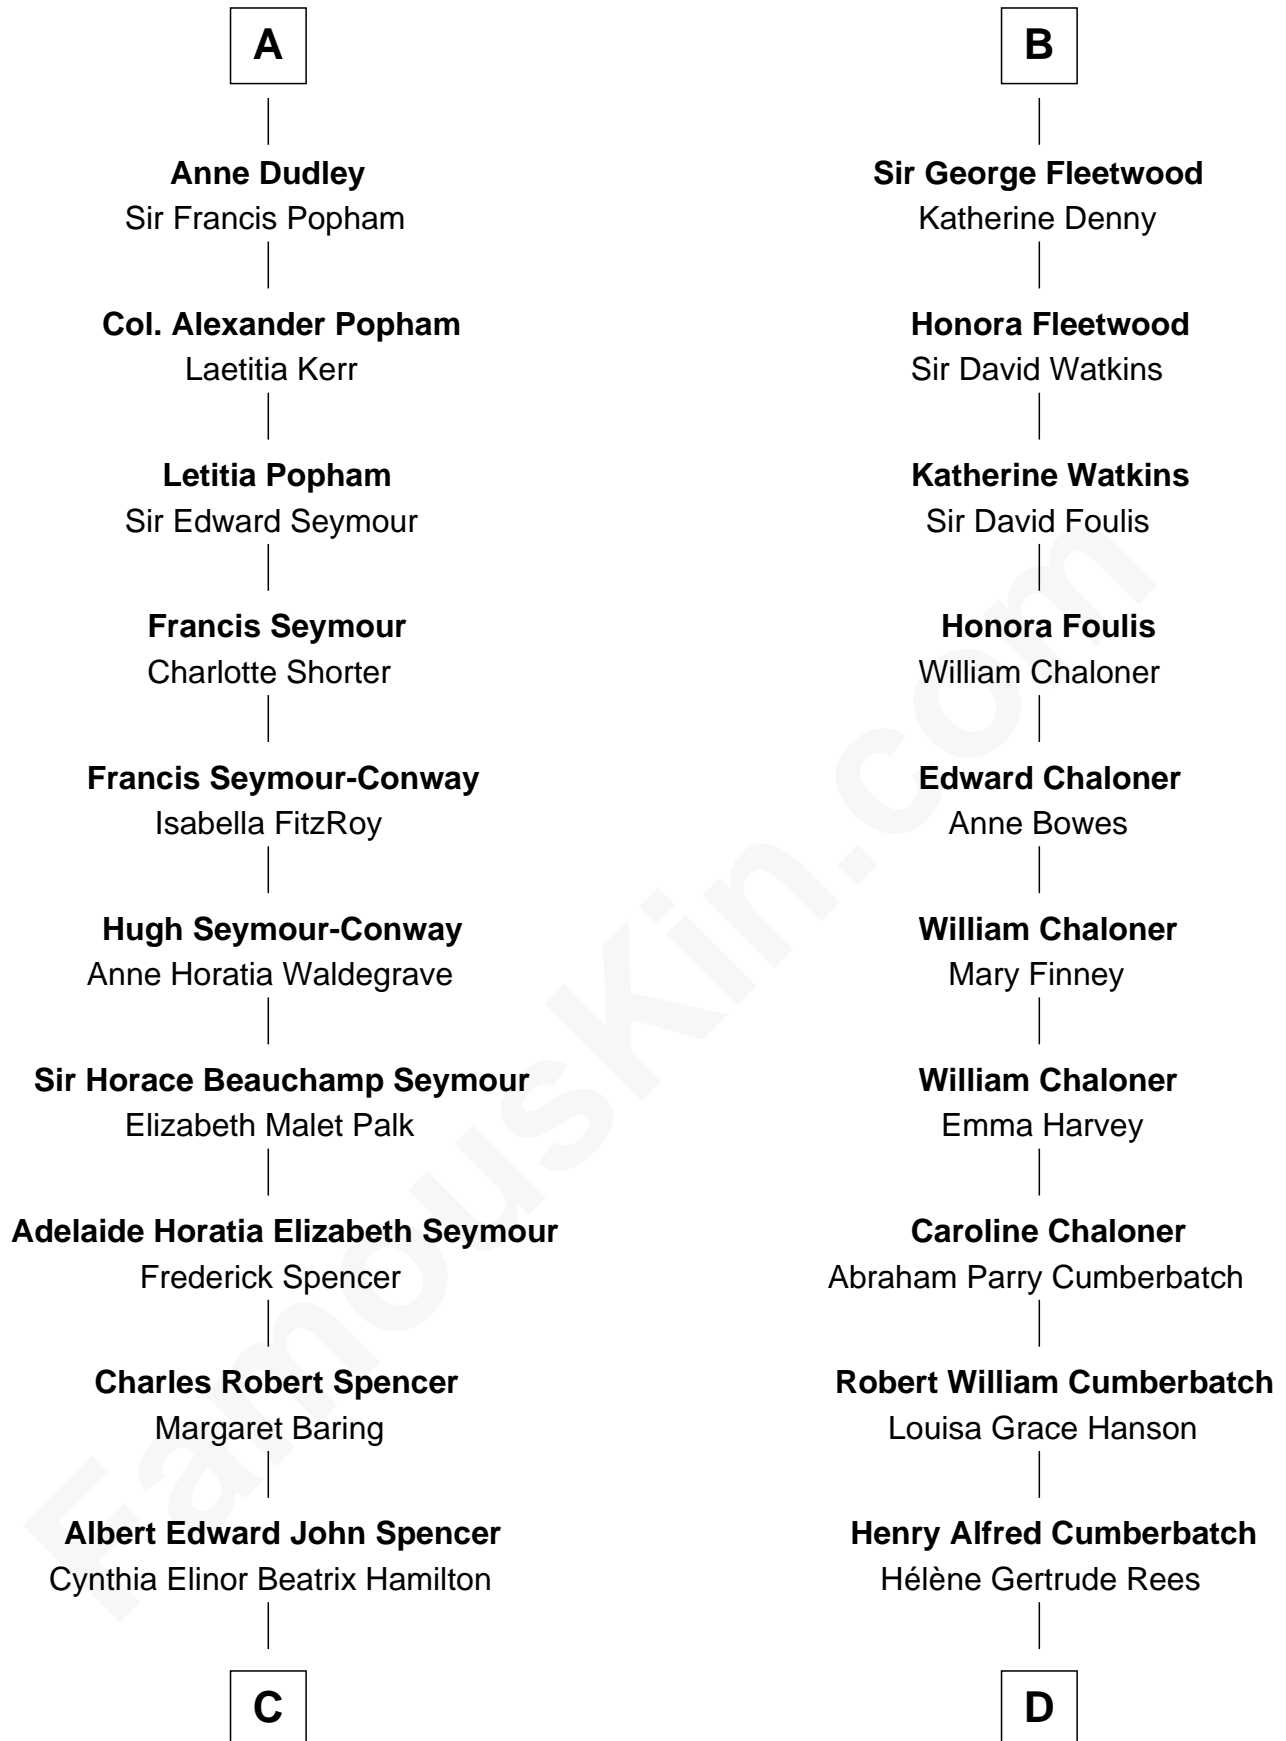

FamousKin.com Relationship Chart of

Prince Harry
Duke of Sussex

19th cousin of

Benedict Cumberbatch
Movie, Television and Stage Actor

C

Edward John Spencer
Frances Ruth Burke Roche

Princess Diana Frances Spencer
Charles III, King of the United Kingdom

Prince Harry
Duke of Sussex

D

Henry Carlton Cumberbatch
Pauline Ellen Laing Congdon

Timothy Carlton Congdon Cumberbatch
Wanda Ventham

Benedict Cumberbatch
Movie, Television and Stage Actor

FamousKin.com