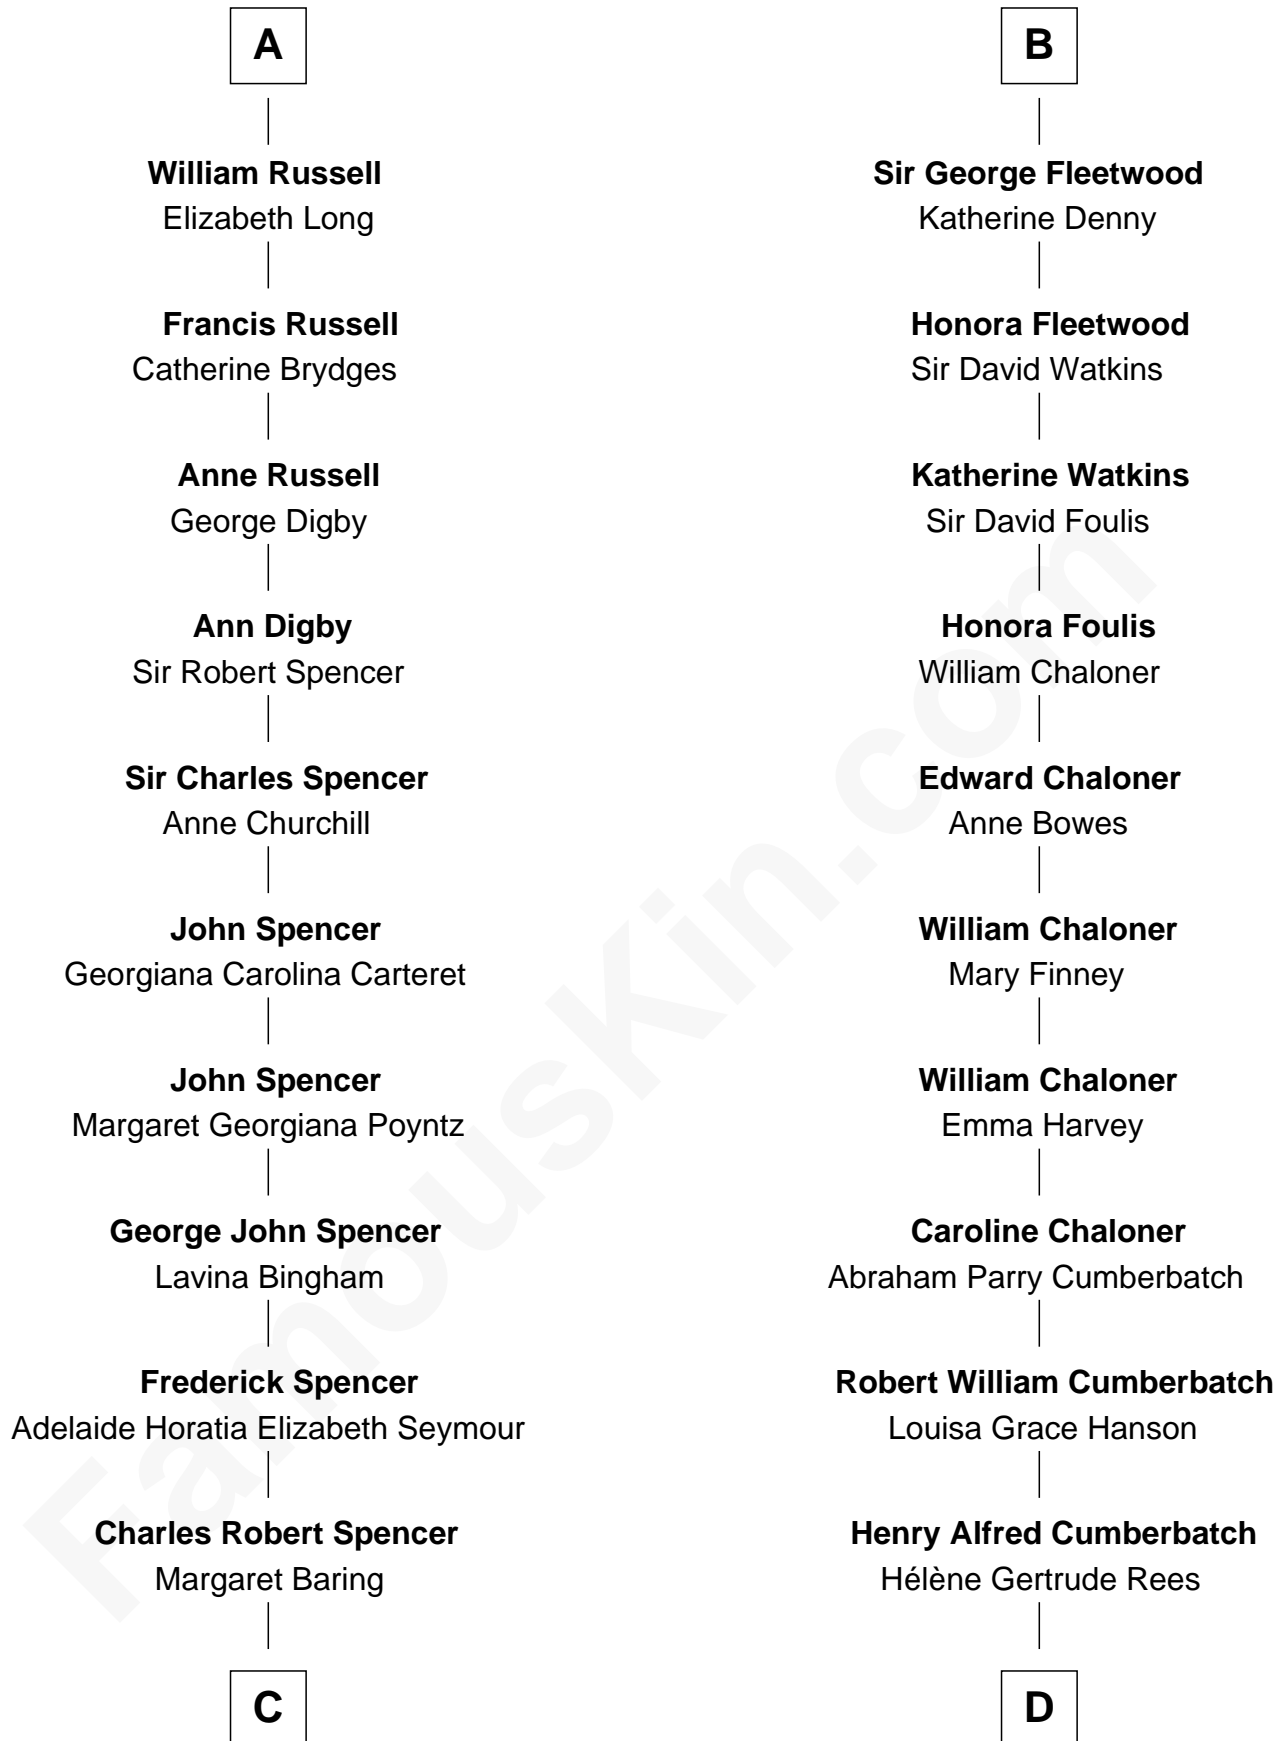

FamousKin.com Relationship Chart of

Prince Harry
Duke of Sussex

19th cousin 1 time removed of

Benedict Cumberbatch
Movie, Television and Stage Actor

Edmund de Vauncy

C

Albert Edward John Spencer
Cynthia Elinor Beatrix Hamilton

Edward John Spencer
Frances Ruth Burke Roche

Princess Diana Frances Spencer
Charles III, King of the United Kingdom

Prince Harry
Duke of Sussex

D

Henry Carlton Cumberbatch
Pauline Ellen Laing Congdon

Timothy Carlton Congdon Cumberbatch
Wanda Ventham