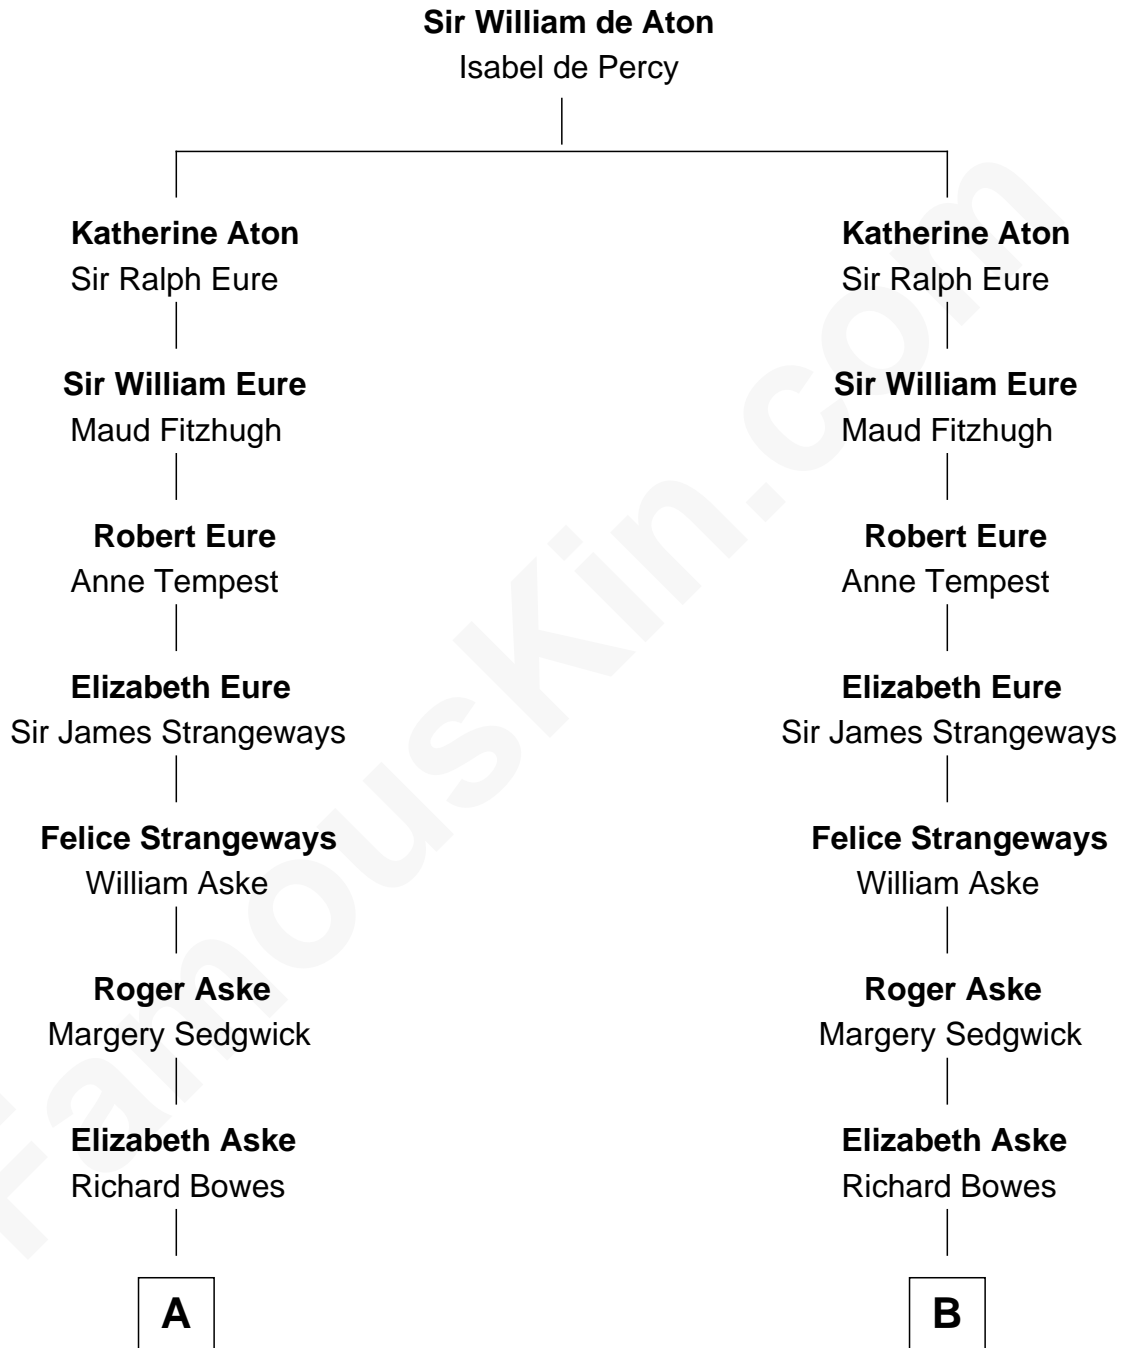

FamousKin.com Relationship Chart of

Prince Harry
Duke of Sussex

19th cousin 1 time removed of

Benedict Cumberbatch
Movie, Television and Stage Actor

C

Elizabeth Bowes-Lyon

George VI, King of the United Kingdom

Elizabeth II, Queen of the United Kingdom

Prince Philip of Edinburgh

Charles III, King of the United Kingdom

Princess Diana Frances Spencer

Prince Harry

Duke of Sussex

D

Henry Carlton Cumberbatch