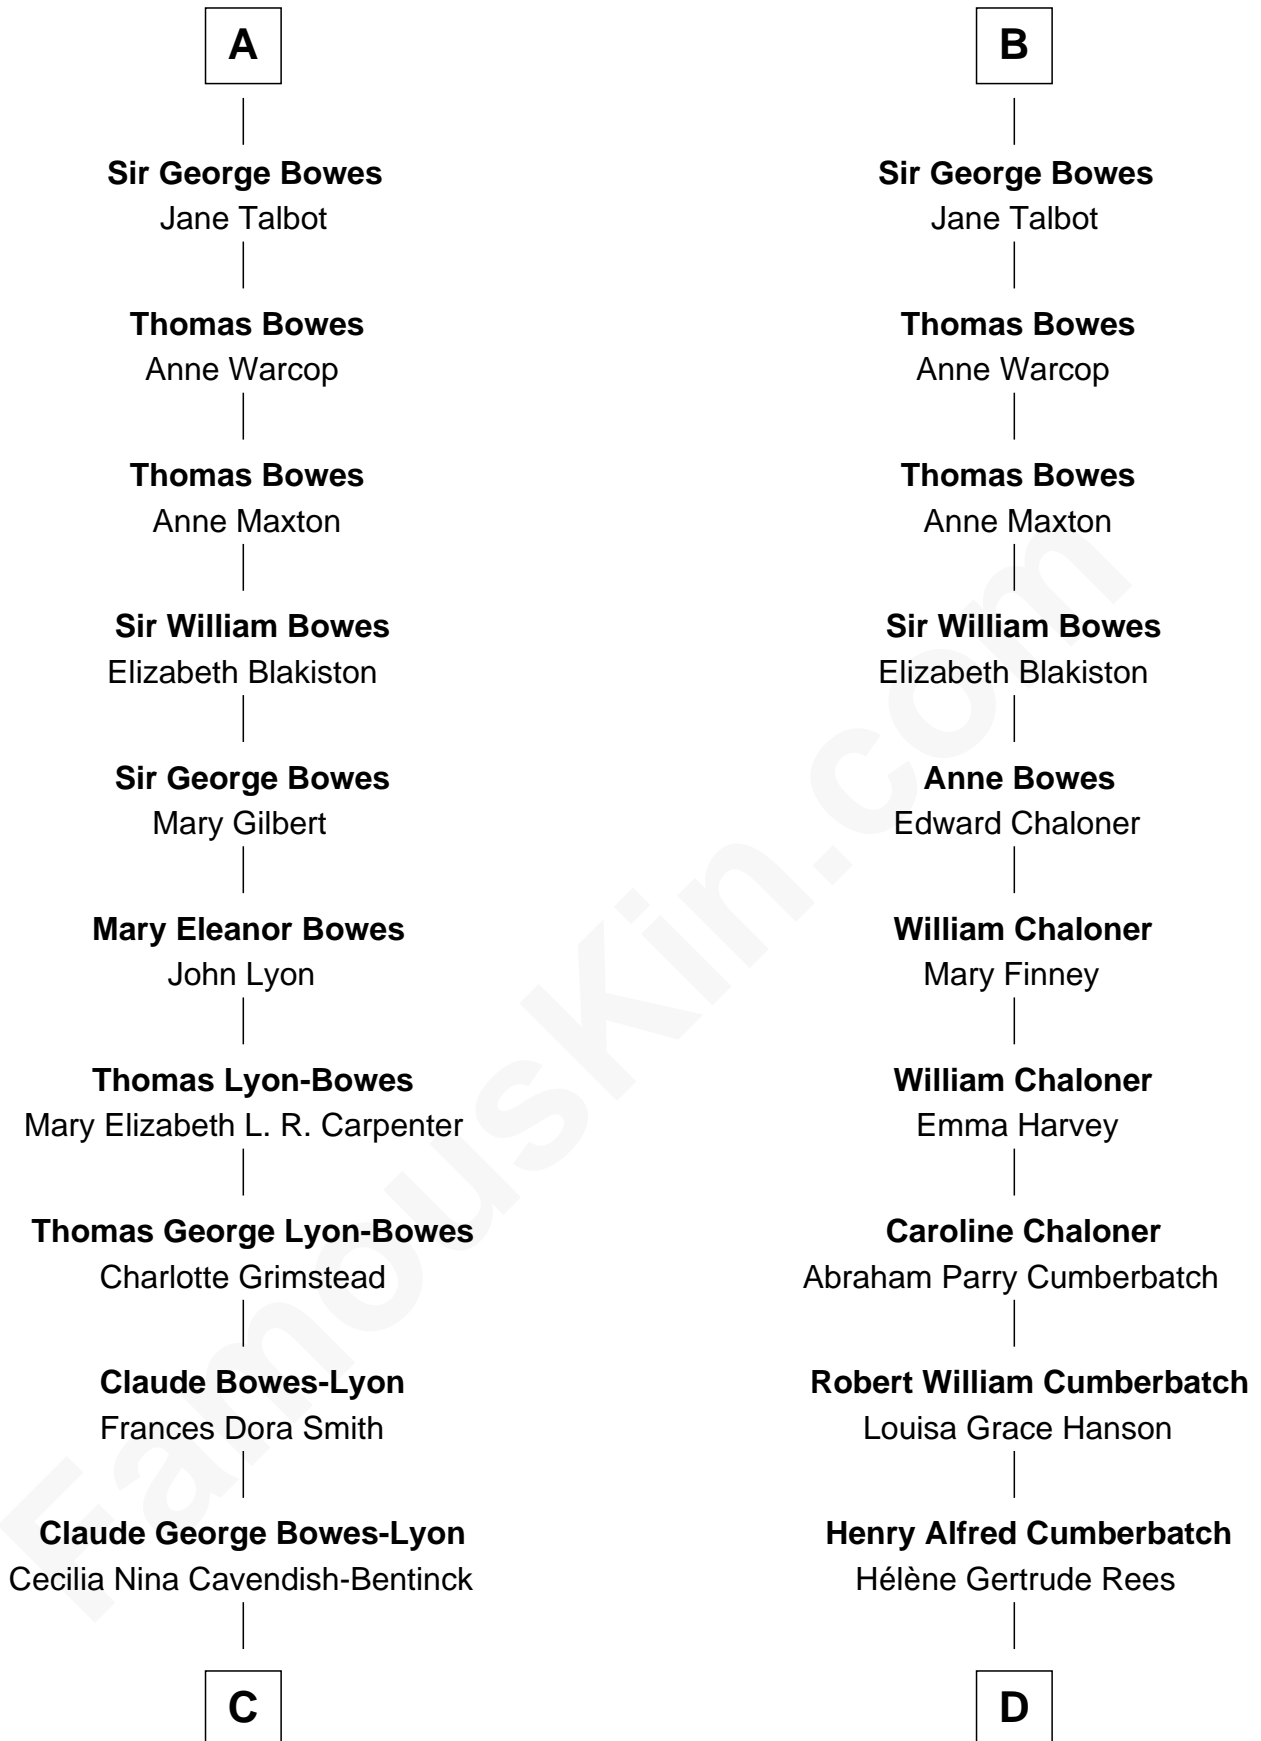

FamousKin.com Relationship Chart of

Prince Harry
Duke of Sussex

19th cousin 1 time removed of

Benedict Cumberbatch
Movie, Television and Stage Actor

C

Elizabeth Bowes-Lyon

George VI, King of the United Kingdom

Elizabeth II, Queen of the United Kingdom

Prince Philip of Edinburgh

Charles III, King of the United Kingdom

Princess Diana Frances Spencer

Prince Harry

Duke of Sussex

D

Henry Carlton Cumberbatch