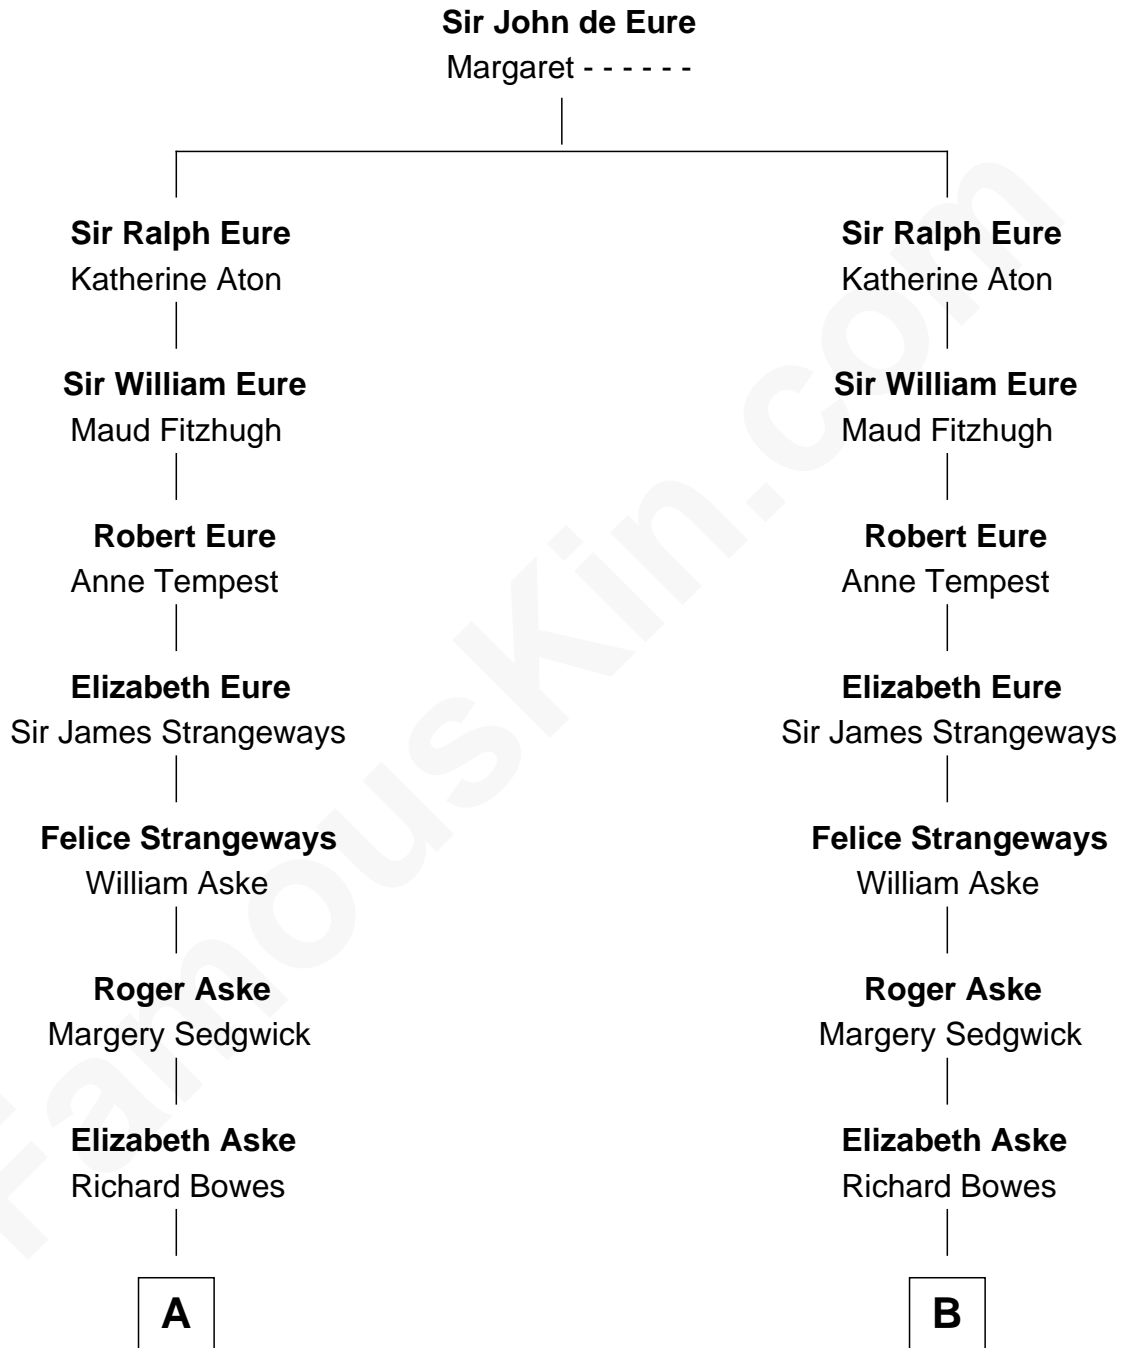

# FamousKin.com Relationship Chart of

**Prince Harry**  
*Duke of Sussex*

19th cousin 1 time removed of

**Benedict Cumberbatch**  
*Movie, Television and Stage Actor*

**C**

**Elizabeth Bowes-Lyon**

George VI, King of the United Kingdom

**Elizabeth II, Queen of the United Kingdom**

Prince Philip of Edinburgh

**Charles III, King of the United Kingdom**

Princess Diana Frances Spencer

**Prince Harry**

*Duke of Sussex*

**D**

**Henry Carlton Cumberbatch**