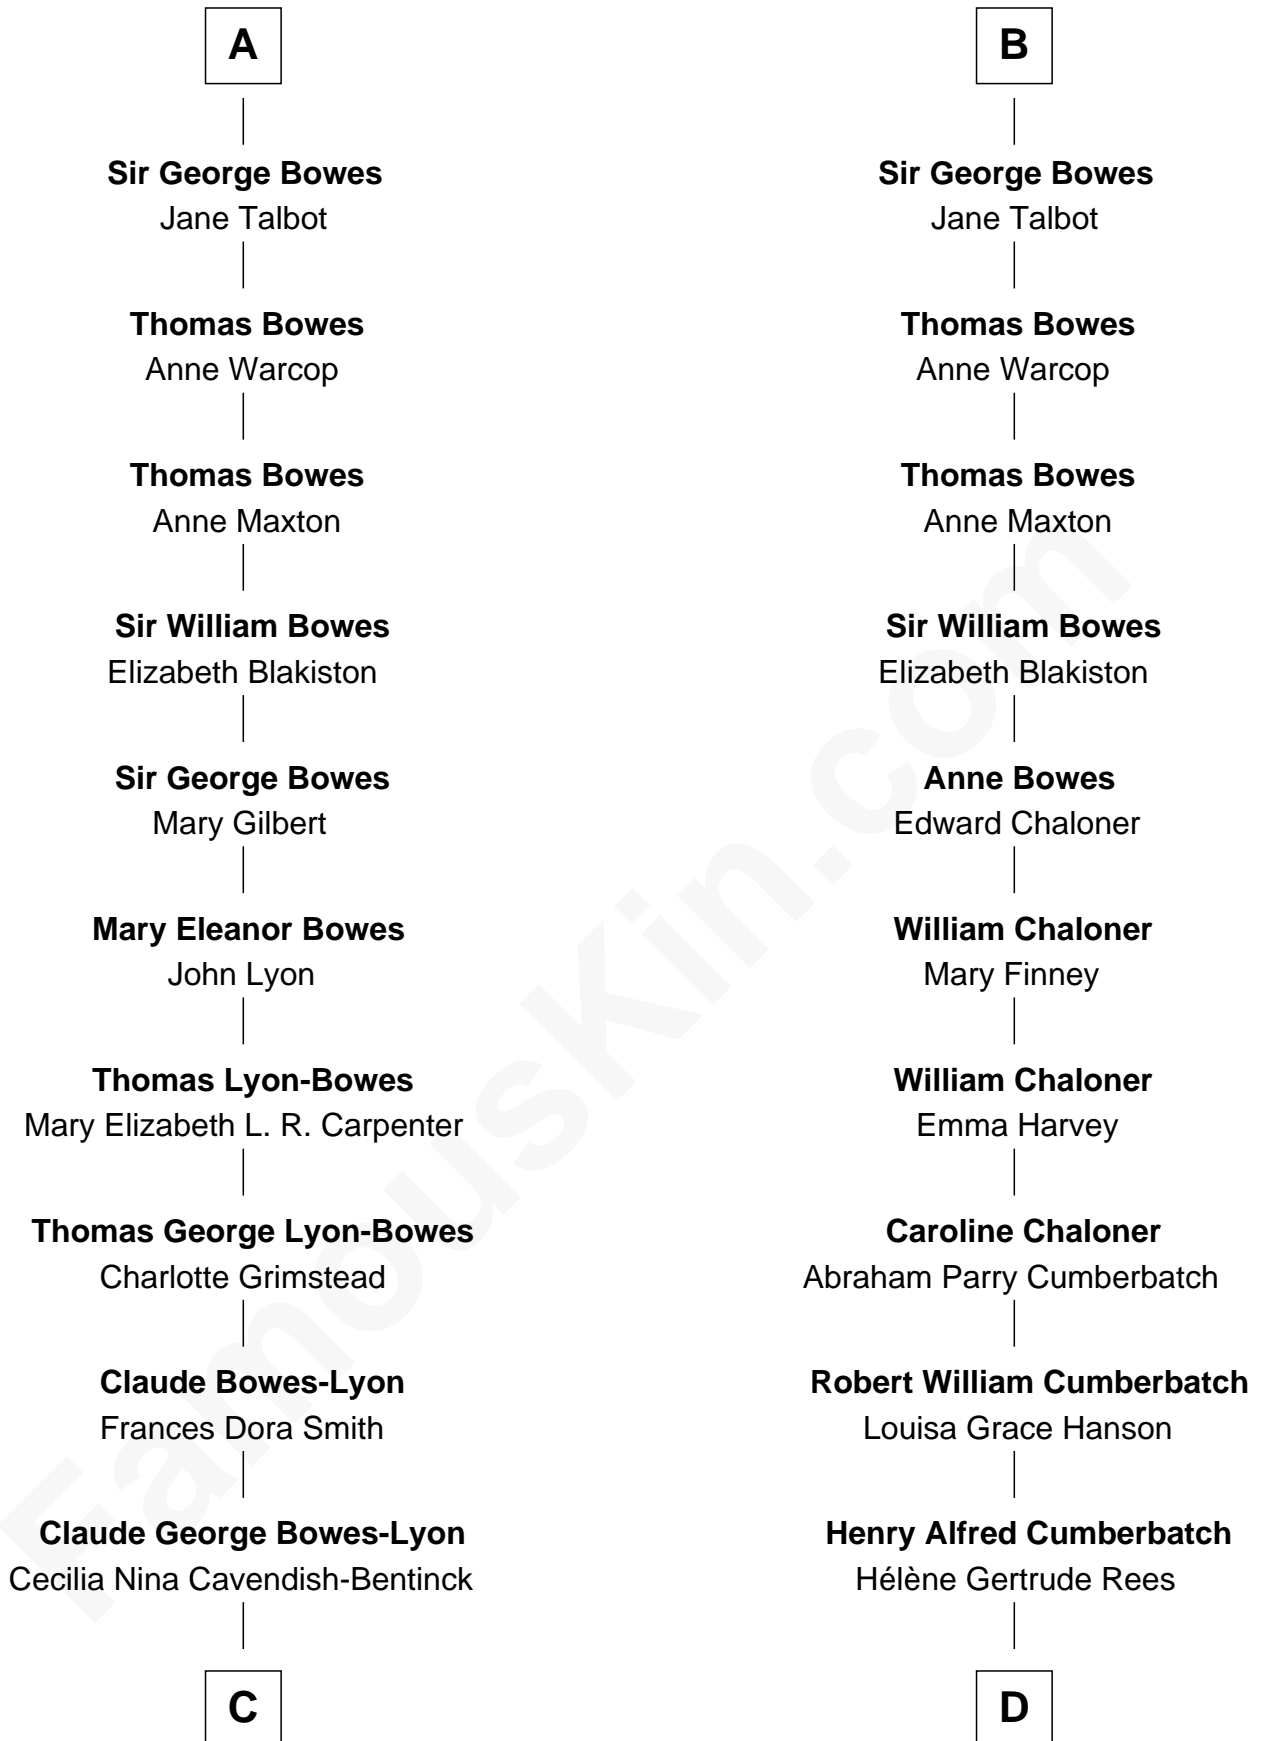

# FamousKin.com Relationship Chart of

**Prince Harry**  
*Duke of Sussex*

19th cousin 1 time removed of

**Benedict Cumberbatch**  
*Movie, Television and Stage Actor*

**C**

**Elizabeth Bowes-Lyon**

George VI, King of the United Kingdom

**Elizabeth II, Queen of the United Kingdom**

Prince Philip of Edinburgh

**Charles III, King of the United Kingdom**

Princess Diana Frances Spencer

**Prince Harry**

*Duke of Sussex*

**D**

**Henry Carlton Cumberbatch**