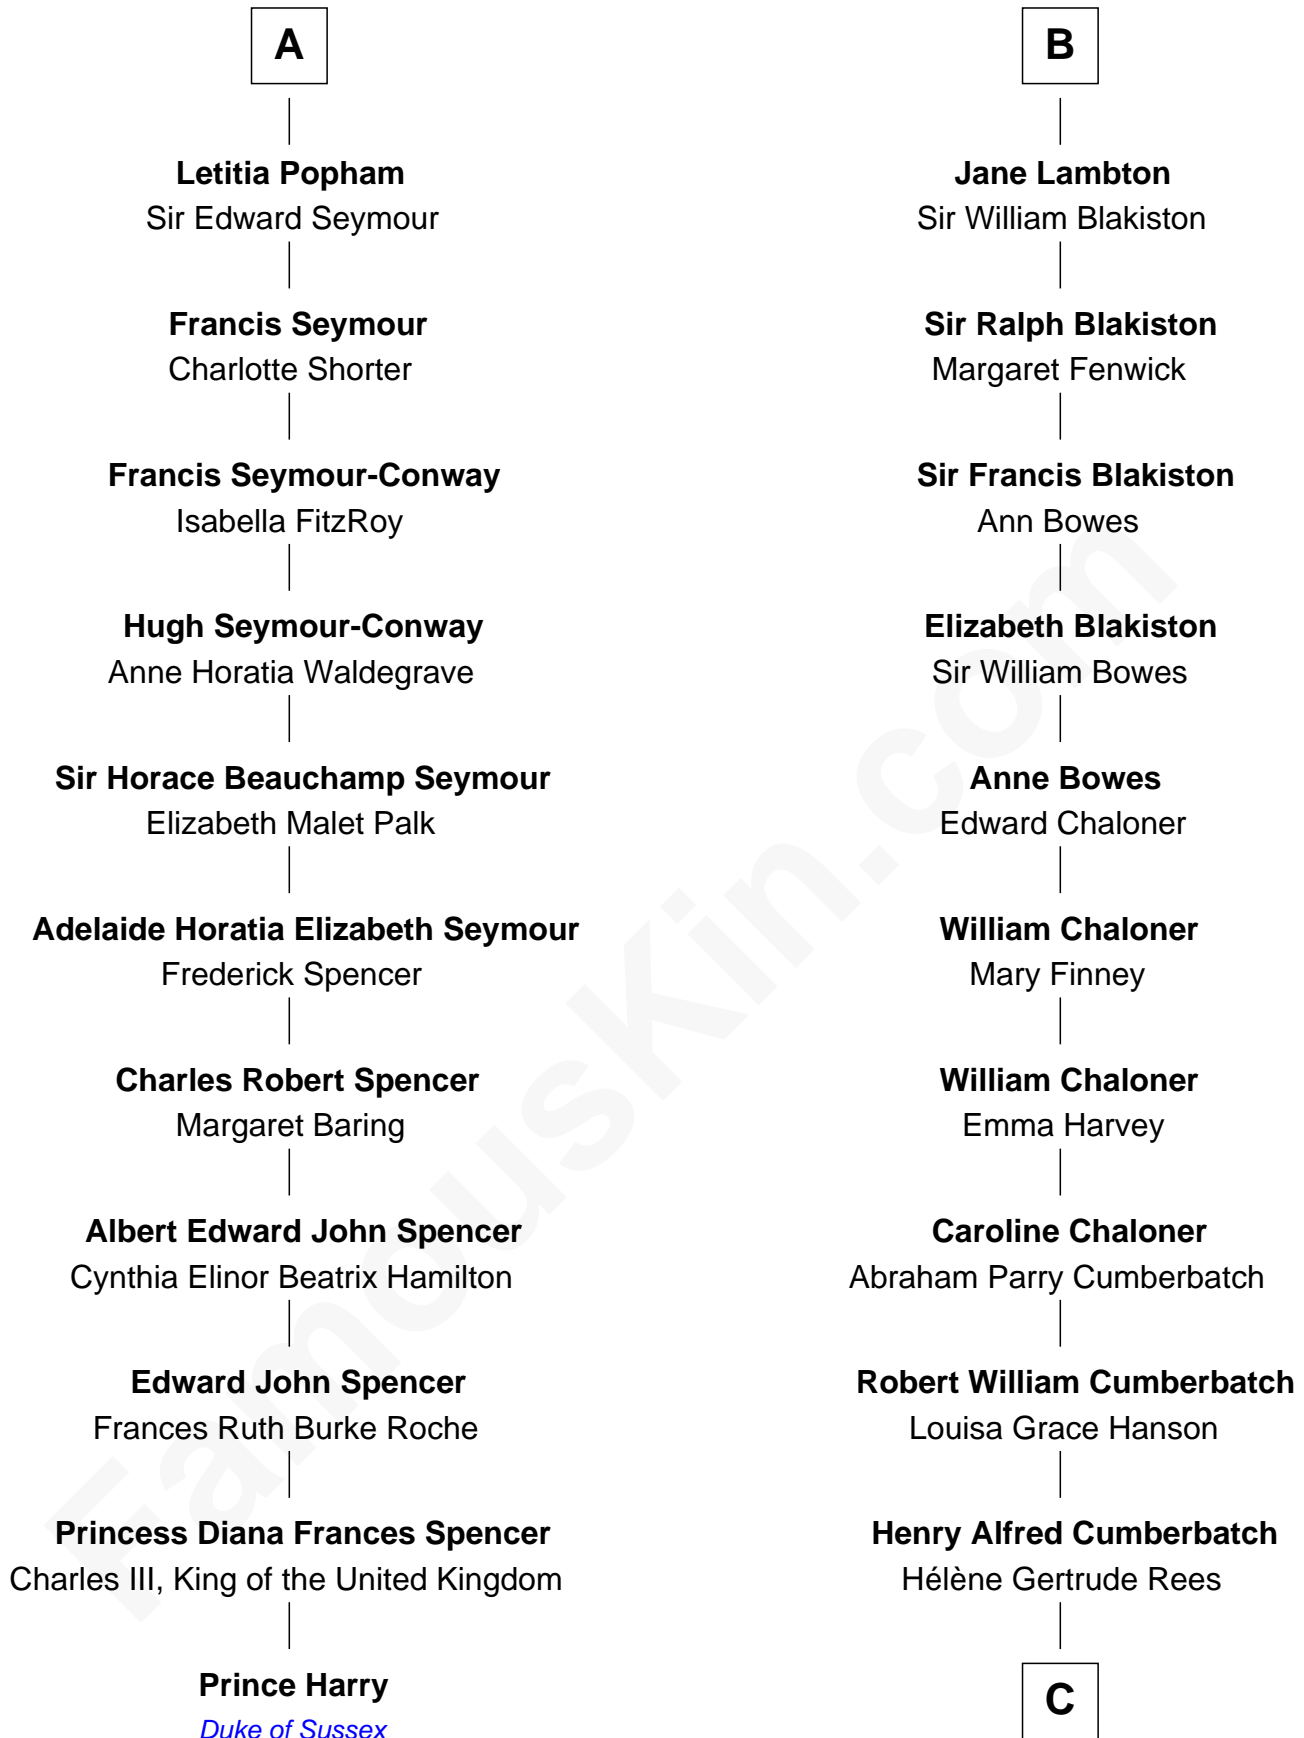

FamousKin.com Relationship Chart of

Prince Harry
Duke of Sussex

17th cousin 2 times removed of

Benedict Cumberbatch
Movie, Television and Stage Actor

C

Henry Carlton Cumberbatch

Pauline Ellen Laing Congdon

Timothy Carlton Congdon Cumberbatch