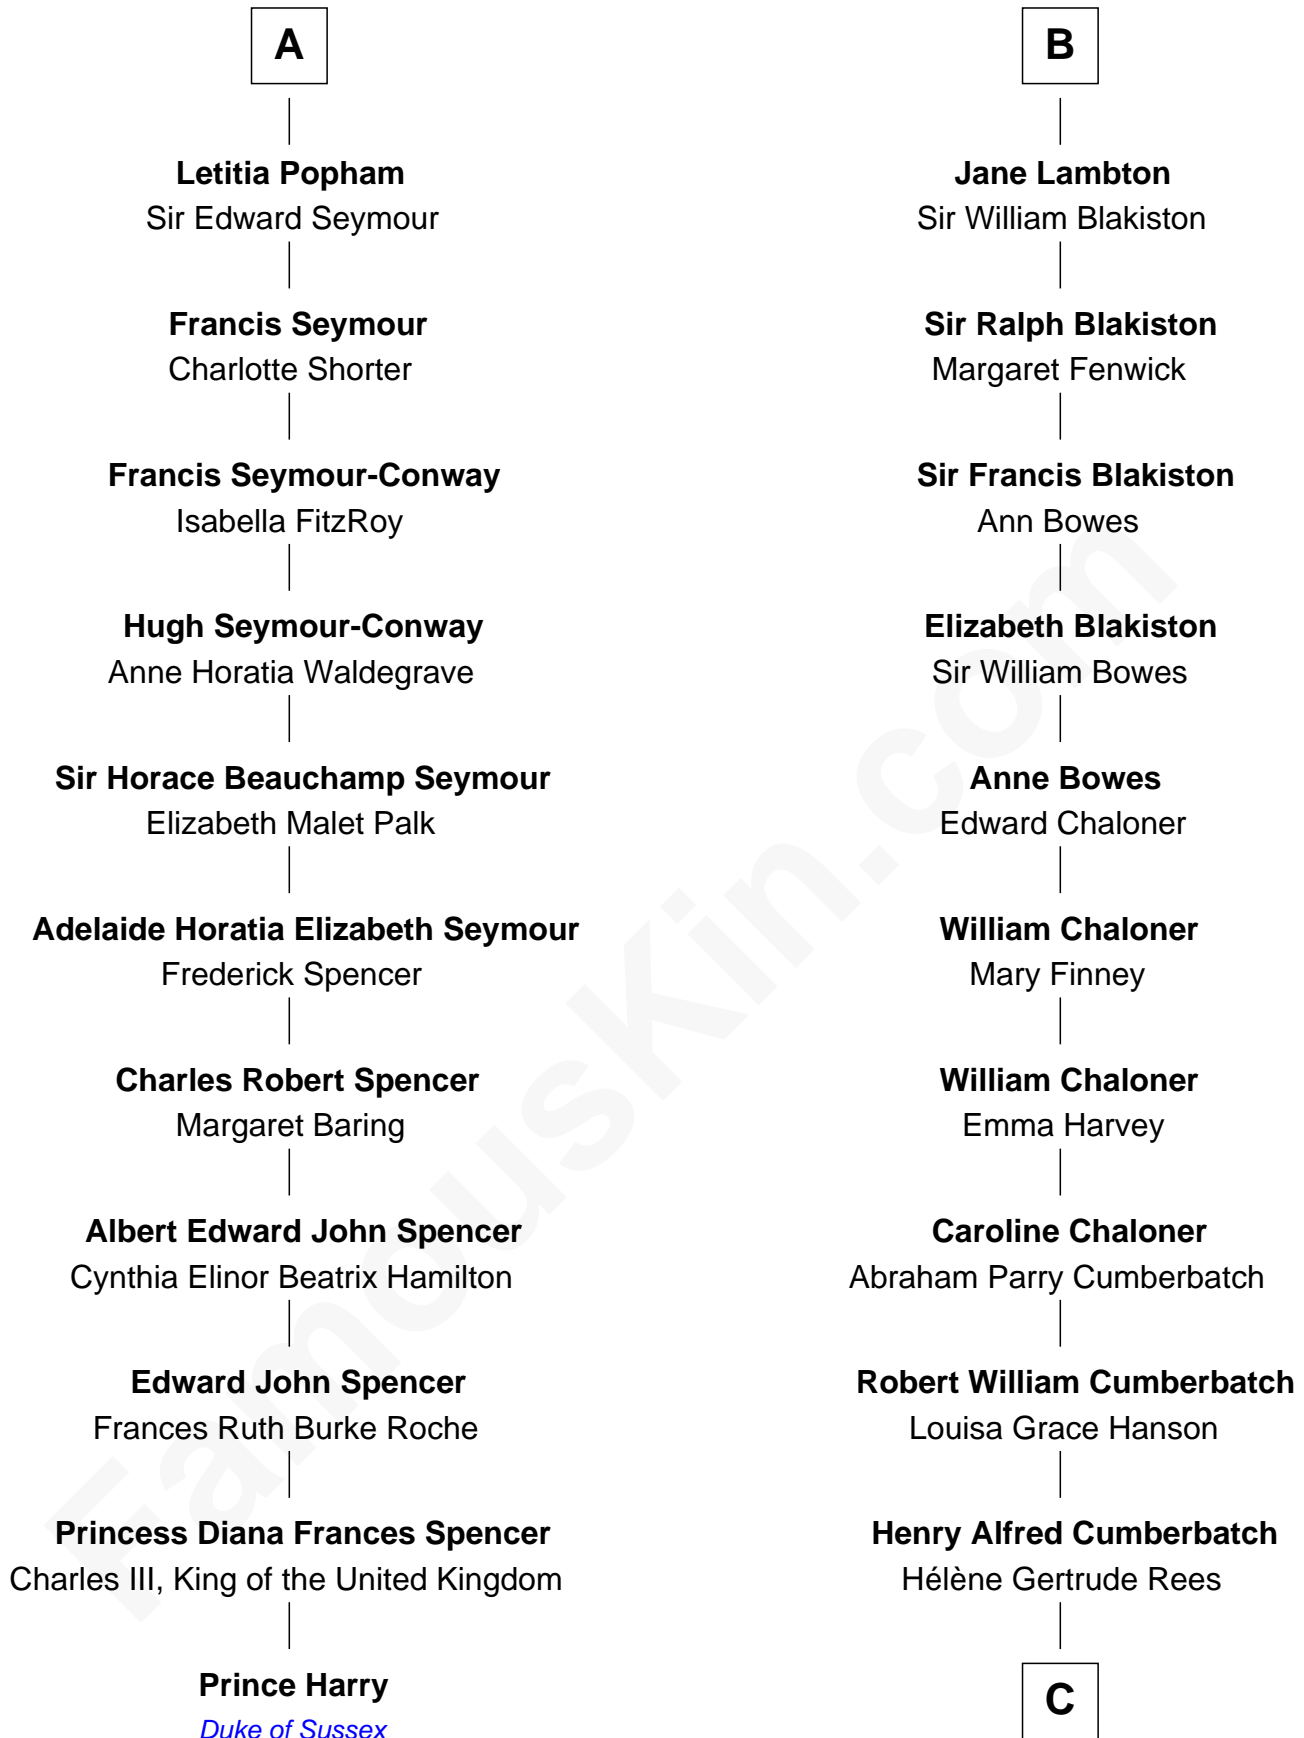

FamousKin.com Relationship Chart of

Prince Harry
Duke of Sussex

17th cousin 2 times removed of

Benedict Cumberbatch
Movie, Television and Stage Actor

Margaret de Stafford
Sir Ralph Neville

C

Henry Carlton Cumberbatch