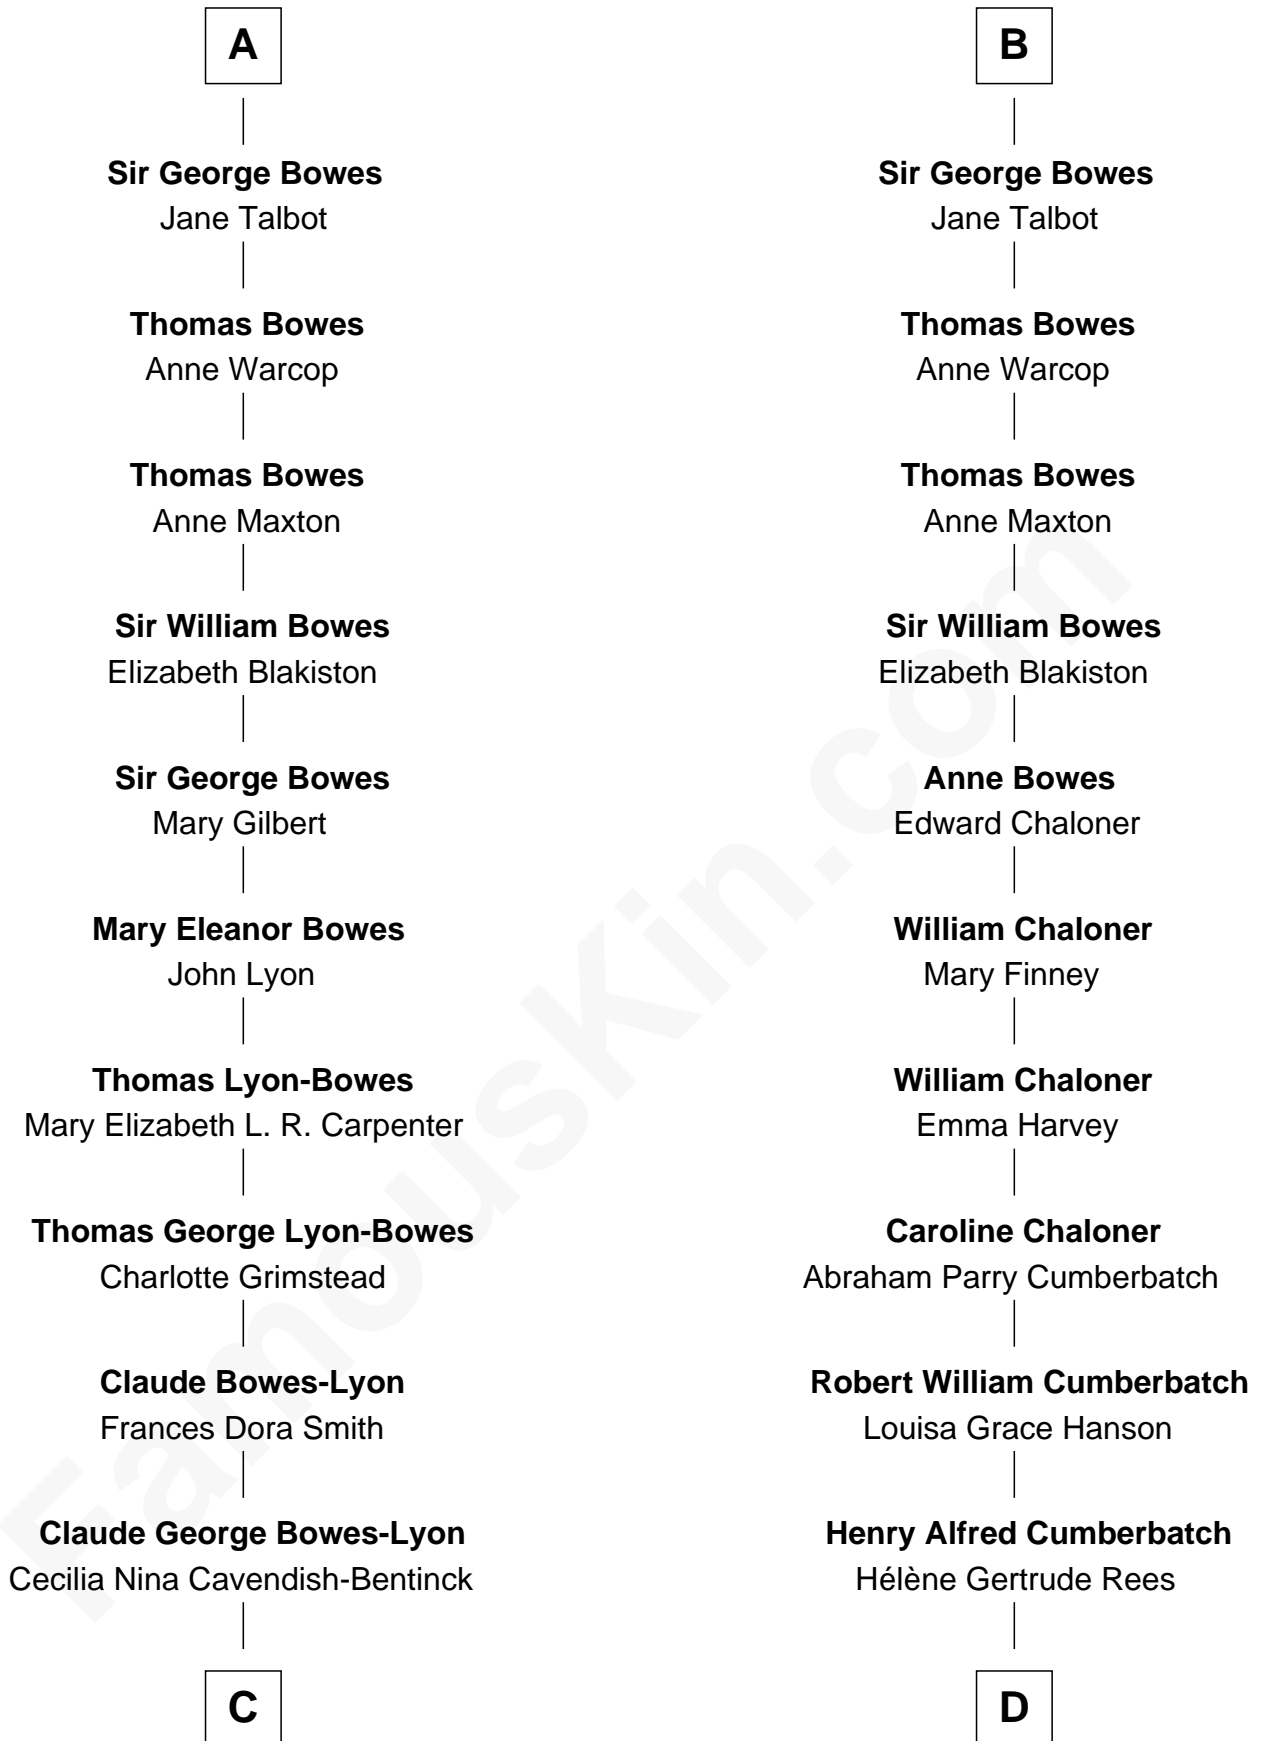

FamousKin.com Relationship Chart of

Prince Harry
Duke of Sussex

19th cousin 1 time removed of

Benedict Cumberbatch
Movie, Television and Stage Actor

Sir John Marmion
Maud de Furnival

C

Elizabeth Bowes-Lyon

George VI, King of the United Kingdom

Elizabeth II, Queen of the United Kingdom

Prince Philip of Edinburgh

Charles III, King of the United Kingdom

Princess Diana Frances Spencer

Prince Harry

Duke of Sussex

D

Henry Carlton Cumberbatch