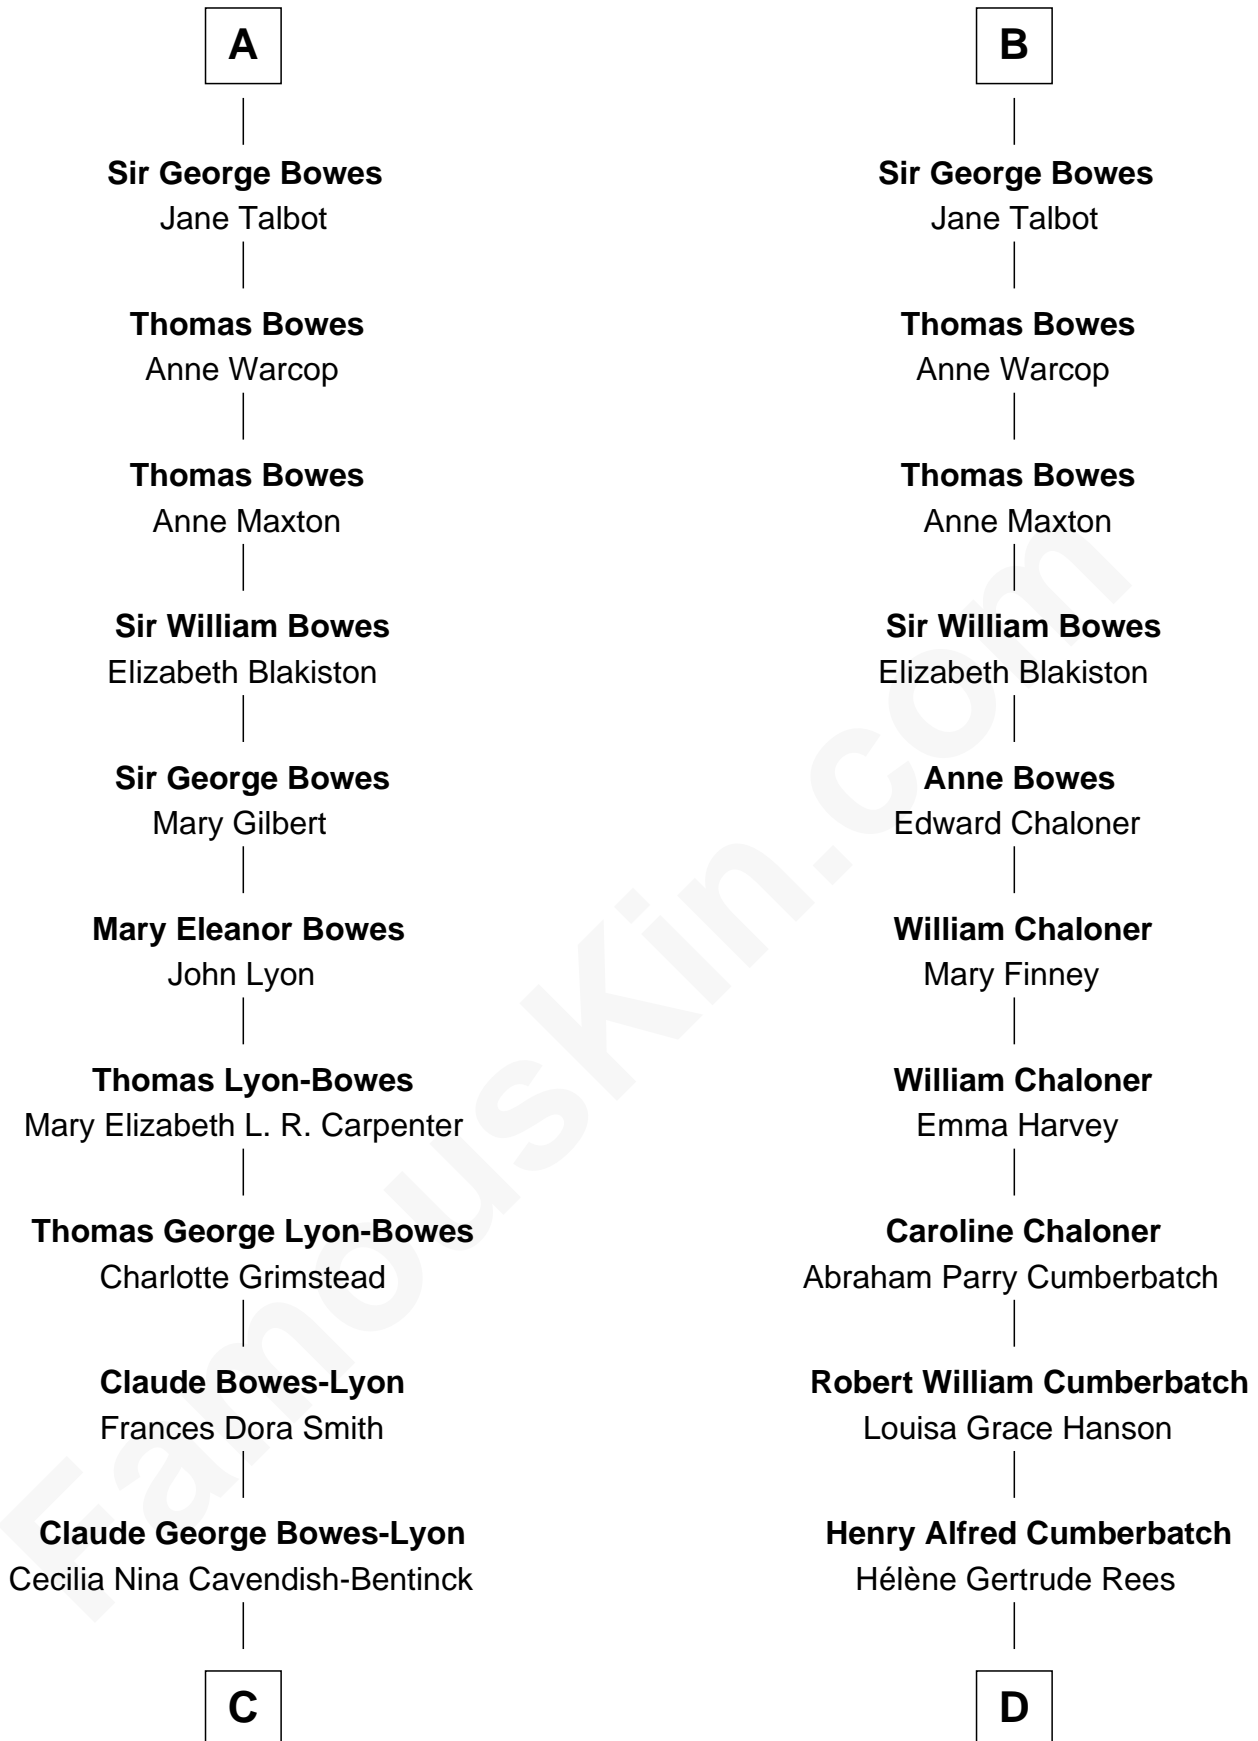

FamousKin.com Relationship Chart of

Prince Harry
Duke of Sussex

19th cousin 1 time removed of

Benedict Cumberbatch
Movie, Television and Stage Actor

C

Elizabeth Bowes-Lyon

George VI, King of the United Kingdom

Elizabeth II, Queen of the United Kingdom

Prince Philip of Edinburgh

Charles III, King of the United Kingdom

Princess Diana Frances Spencer

Prince Harry

Duke of Sussex

D

Henry Carlton Cumberbatch