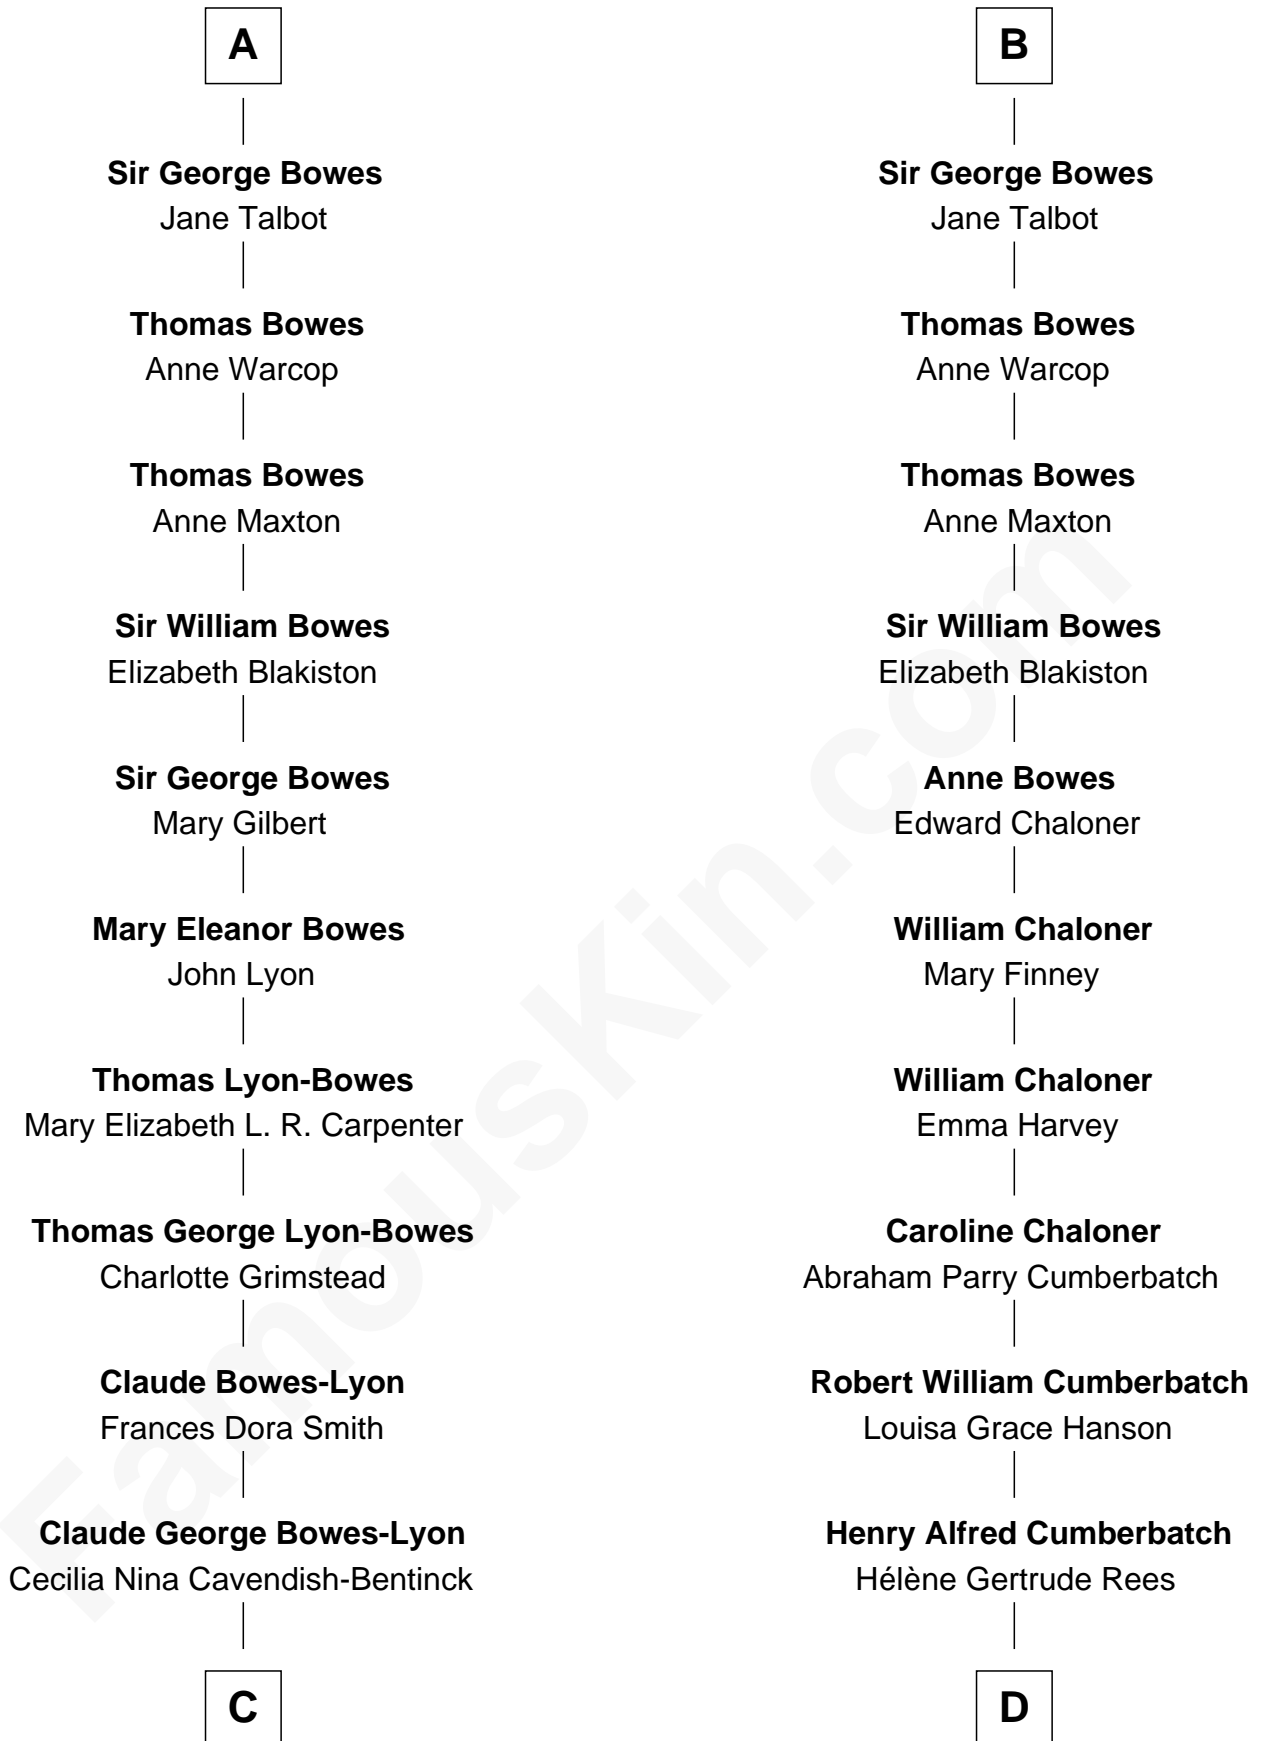

FamousKin.com Relationship Chart of

Prince Harry
Duke of Sussex

19th cousin 1 time removed of

Benedict Cumberbatch
Movie, Television and Stage Actor

Sir John Bulmer

C

Elizabeth Bowes-Lyon

George VI, King of the United Kingdom

Elizabeth II, Queen of the United Kingdom

Prince Philip of Edinburgh

Charles III, King of the United Kingdom

Princess Diana Frances Spencer

Prince Harry

Duke of Sussex

D

Henry Carlton Cumberbatch