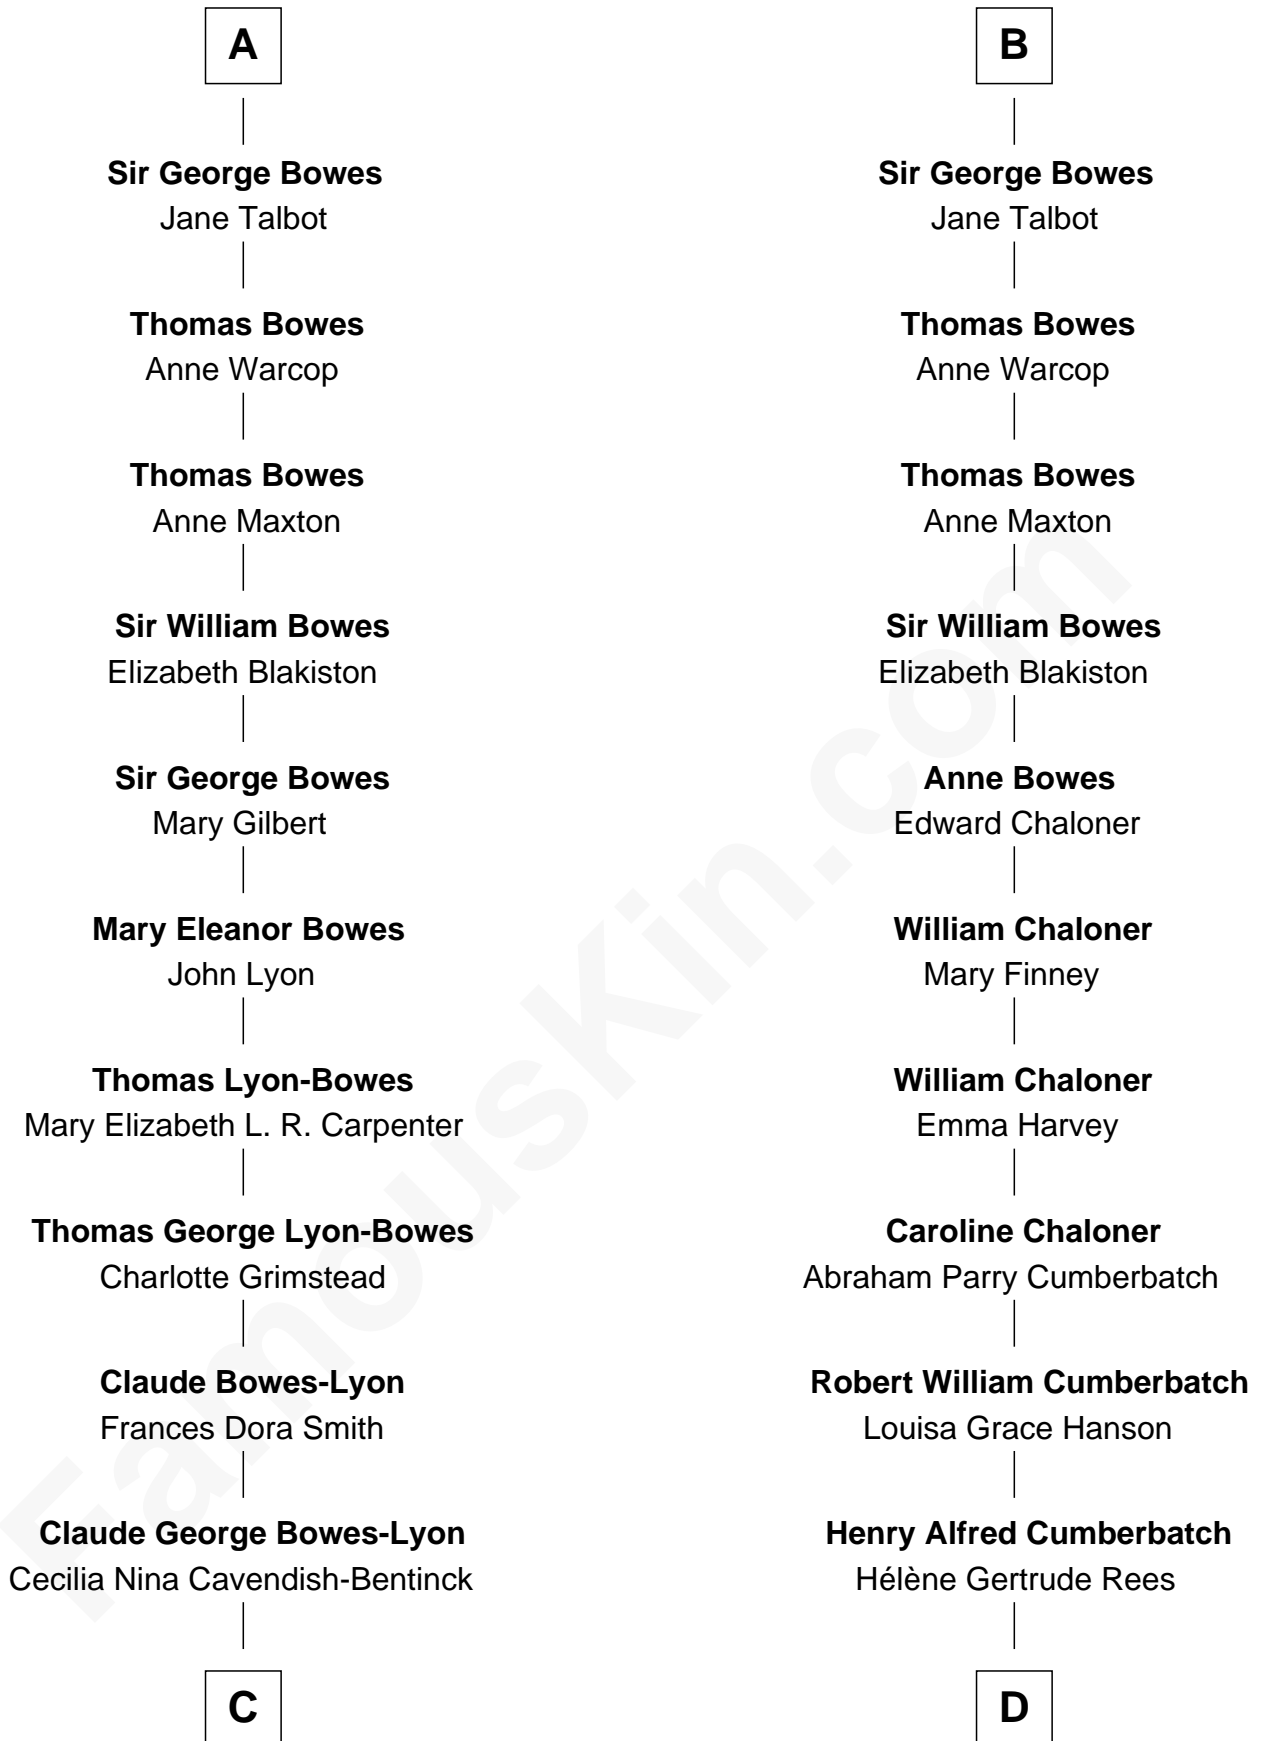

FamousKin.com Relationship Chart of

Prince Harry
Duke of Sussex

19th cousin 1 time removed of

Benedict Cumberbatch
Movie, Television and Stage Actor

Sir Geoffrey le Scrope
Ivetta de Ros

C

Elizabeth Bowes-Lyon

George VI, King of the United Kingdom

Elizabeth II, Queen of the United Kingdom

Prince Philip of Edinburgh

Charles III, King of the United Kingdom

Princess Diana Frances Spencer

Prince Harry

Duke of Sussex

D