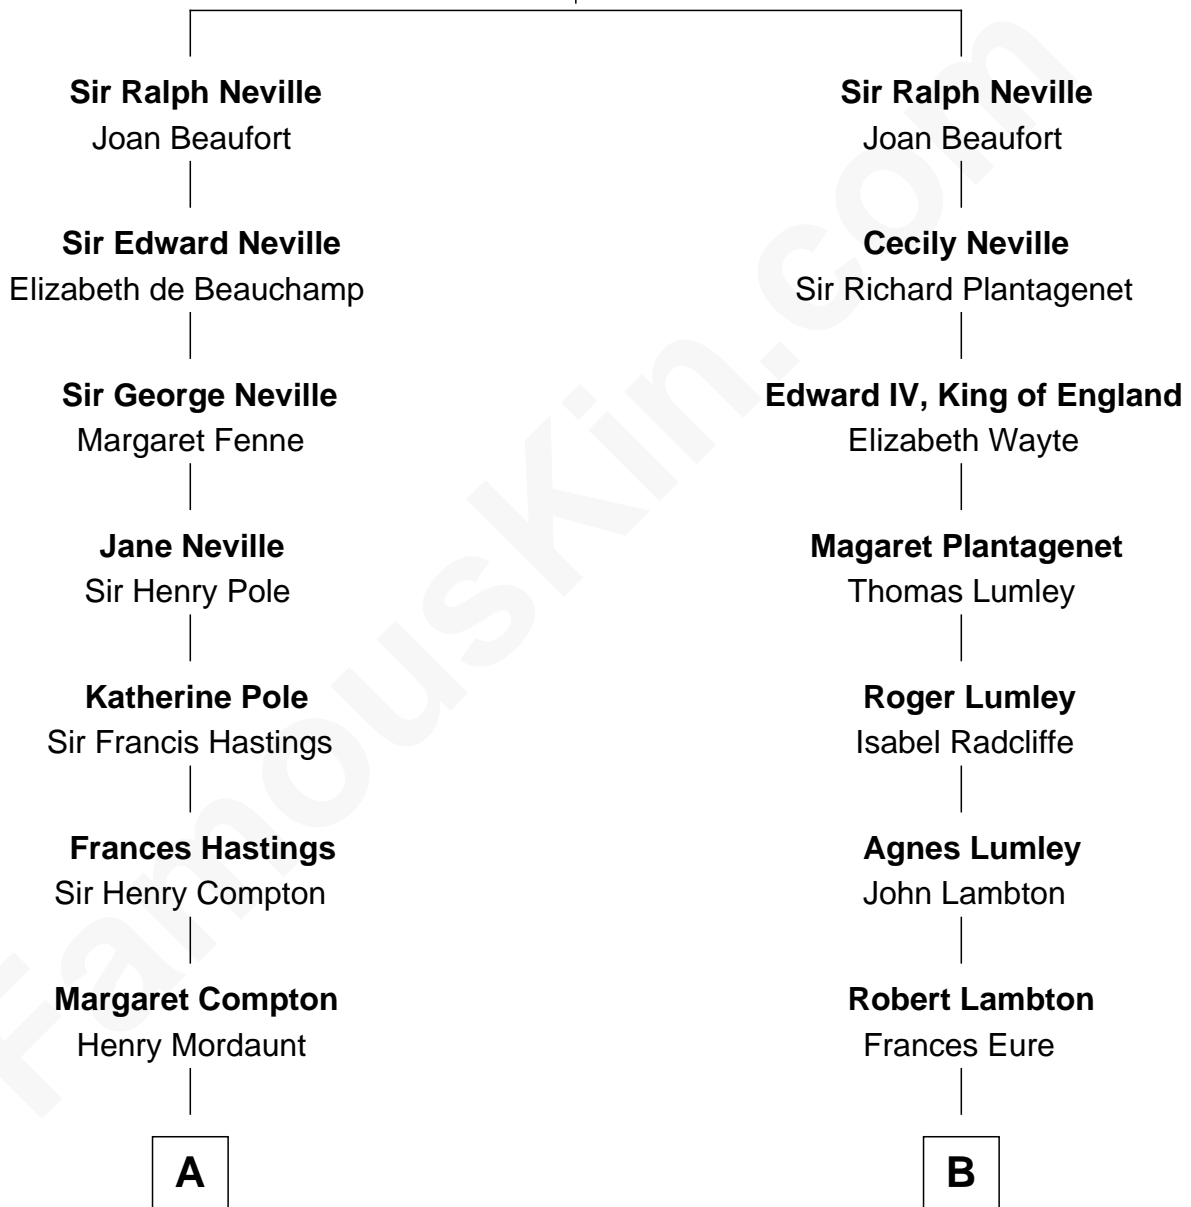

FamousKin.com Relationship Chart of

Prince Harry
Duke of Sussex

18th cousin 1 time removed of

Benedict Cumberbatch
Movie, Television and Stage Actor

Sir John de Neville
Maude de Percy

C

Princess Diana Frances Spencer
Charles III, King of the United Kingdom