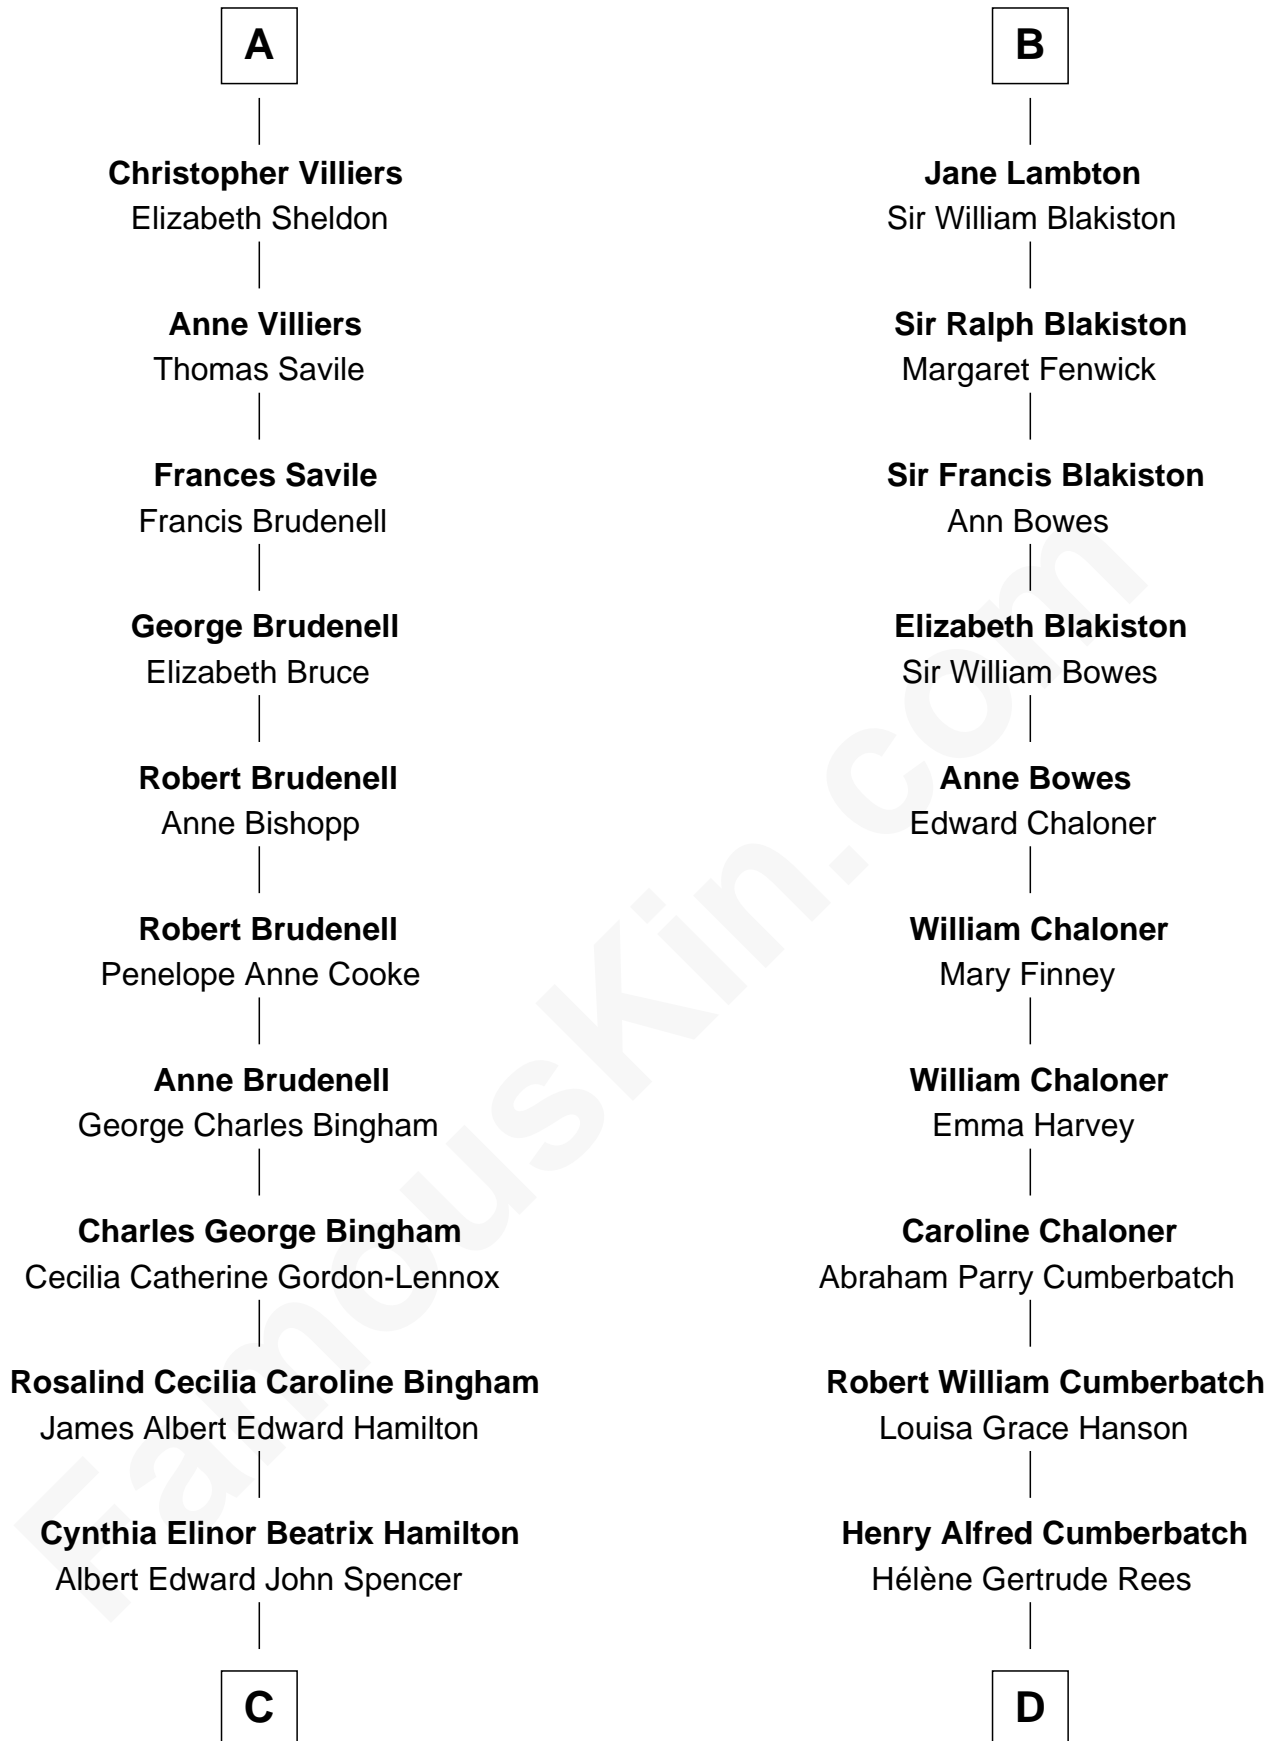

# FamousKin.com Relationship Chart of

**Prince Harry**  
*Duke of Sussex*

19th cousin of

**Benedict Cumberbatch**  
*Movie, Television and Stage Actor*

**C**

**Edward John Spencer**  
Frances Ruth Burke Roche

**Princess Diana Frances Spencer**  
Charles III, King of the United Kingdom

**Prince Harry**  
*Duke of Sussex*

**D**

**Henry Carlton Cumberbatch**  
Pauline Ellen Laing Congdon

**Timothy Carlton Congdon Cumberbatch**  
Wanda Ventham