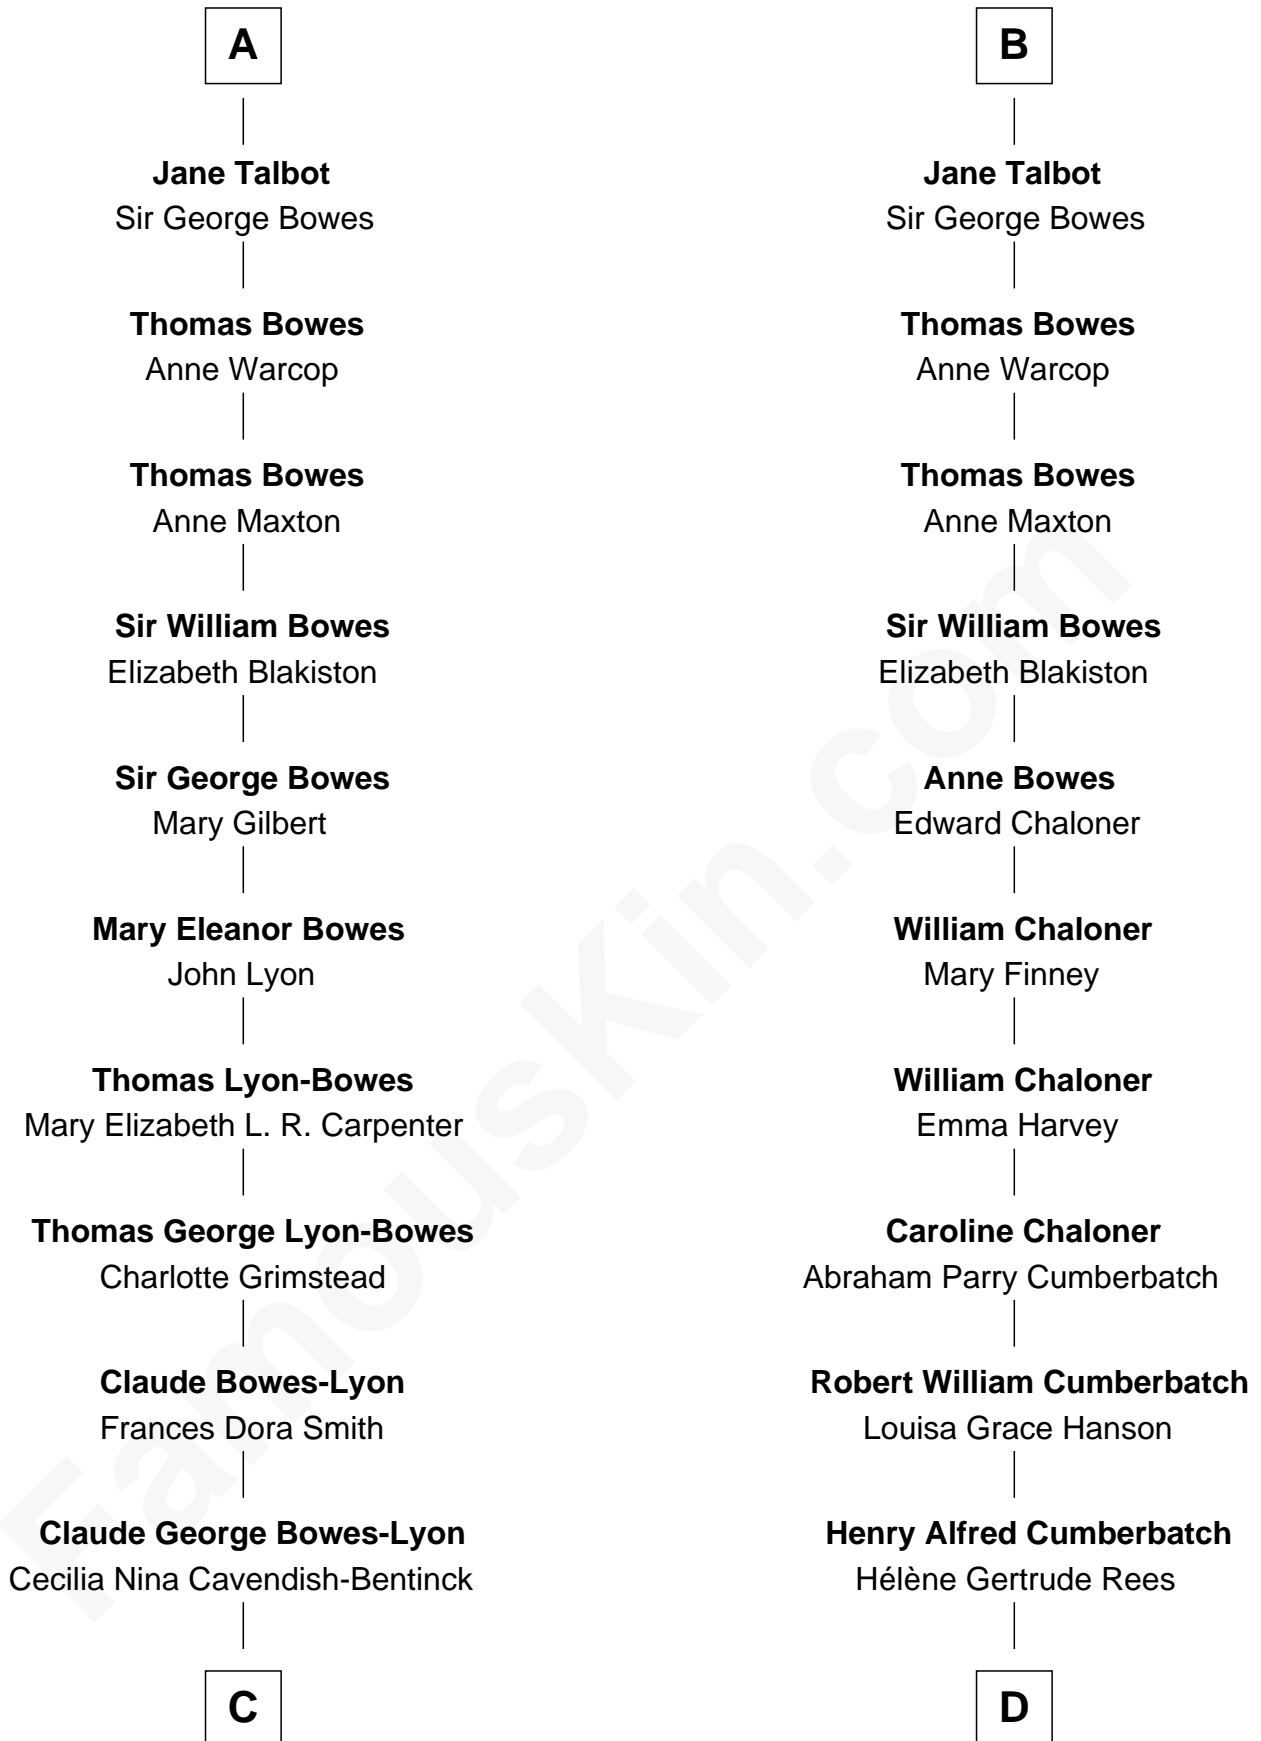

FamousKin.com Relationship Chart of

Prince Harry
Duke of Sussex

19th cousin 1 time removed of

Benedict Cumberbatch
Movie, Television and Stage Actor

Thomas Marmion

Agnes - - - - -

Alice Marmion
William Harlyngrugge

Cecilia Harlyngrugge
Sir John Rede

Joan Rede
Walter Cotton

William Cotton
Alice Abbott

Audrey Cotton
Sir Gilbert Talbot

Sir John Talbot
Margaret Troutbeck

Sir John Talbot
Frances Giffard

A

Alice Marmion
William Harlyngrugge

Cecilia Harlyngrugge
Sir John Rede

Joan Rede
Walter Cotton

William Cotton
Alice Abbott

Audrey Cotton
Sir Gilbert Talbot

Sir John Talbot
Margaret Troutbeck

Sir John Talbot
Frances Giffard

B

C