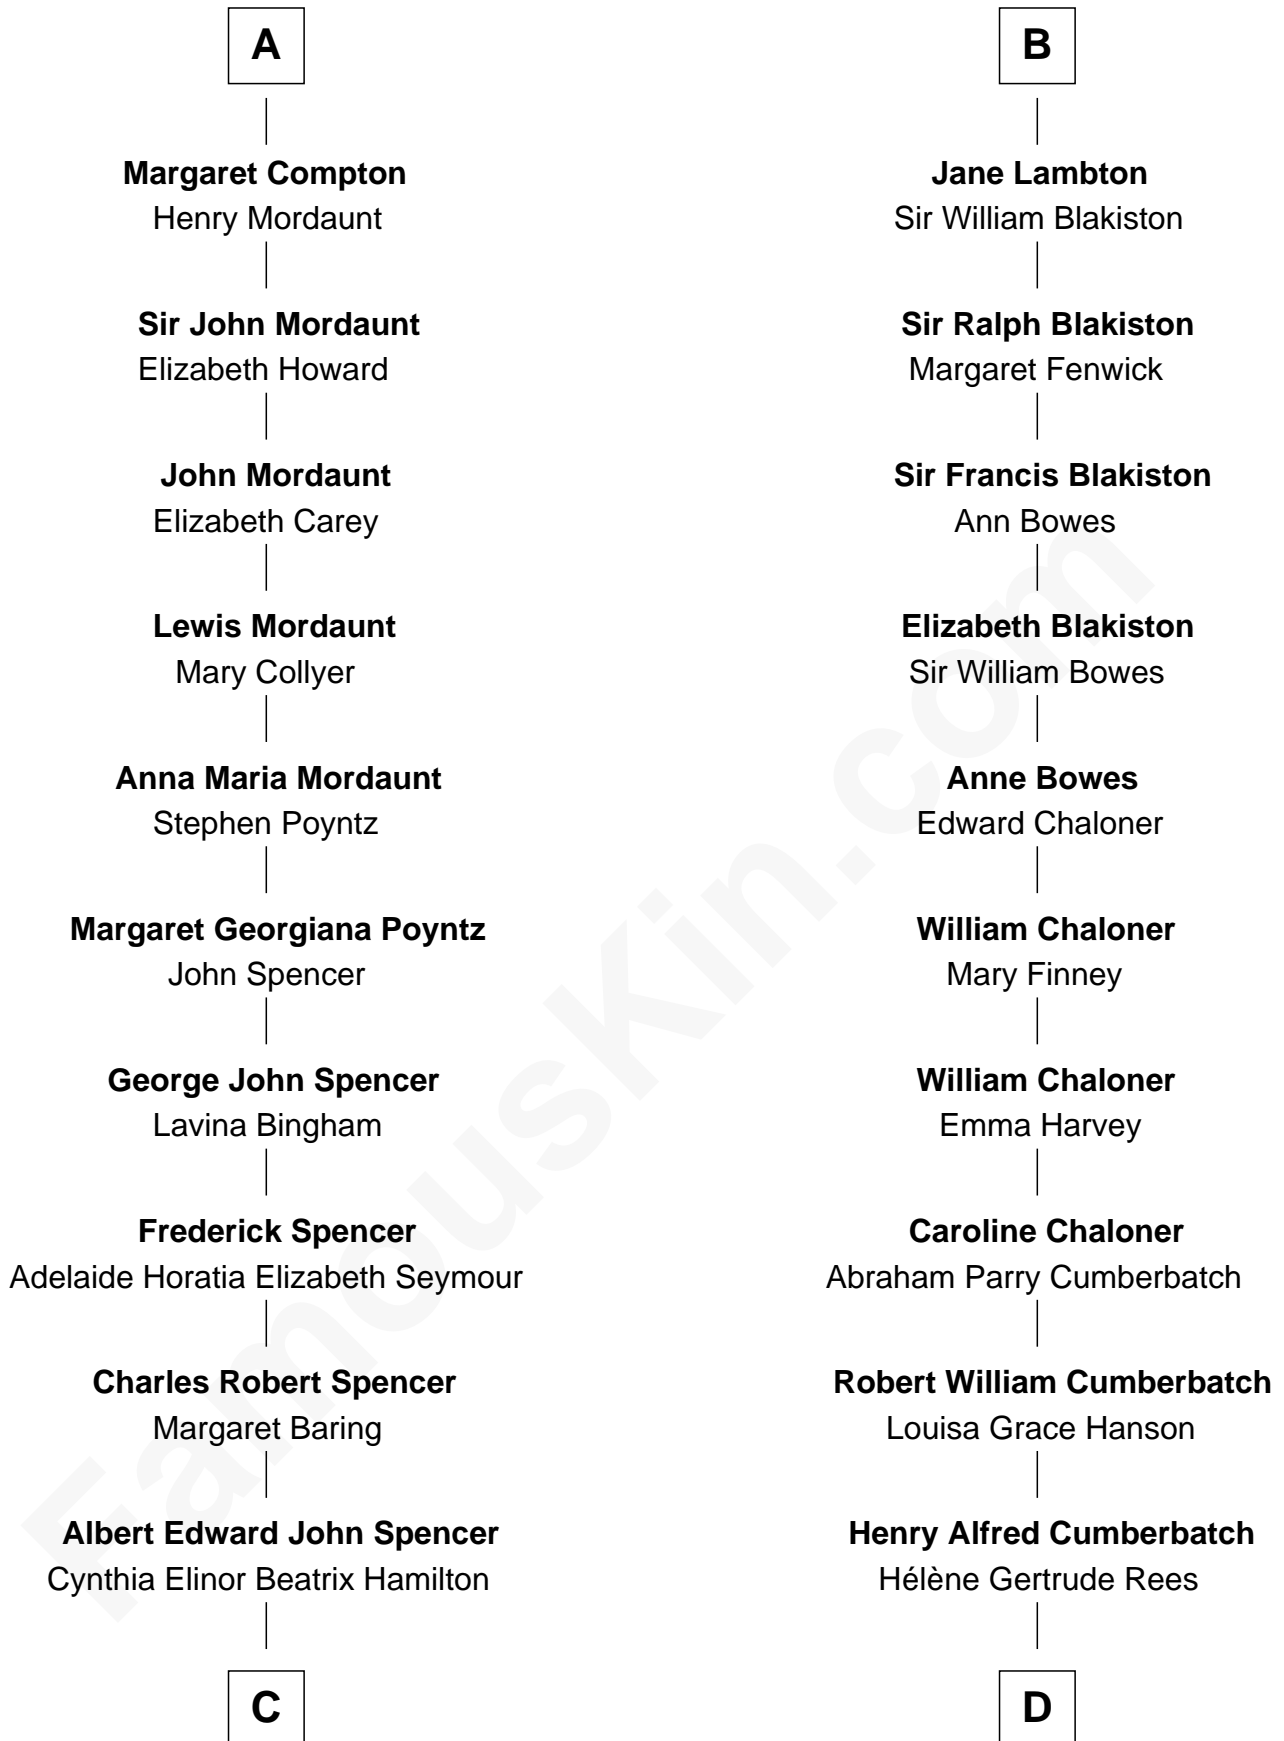

FamousKin.com Relationship Chart of

Prince Harry
Duke of Sussex

19th cousin of

Benedict Cumberbatch
Movie, Television and Stage Actor

C

Edward John Spencer
Frances Ruth Burke Roche

Princess Diana Frances Spencer
Charles III, King of the United Kingdom