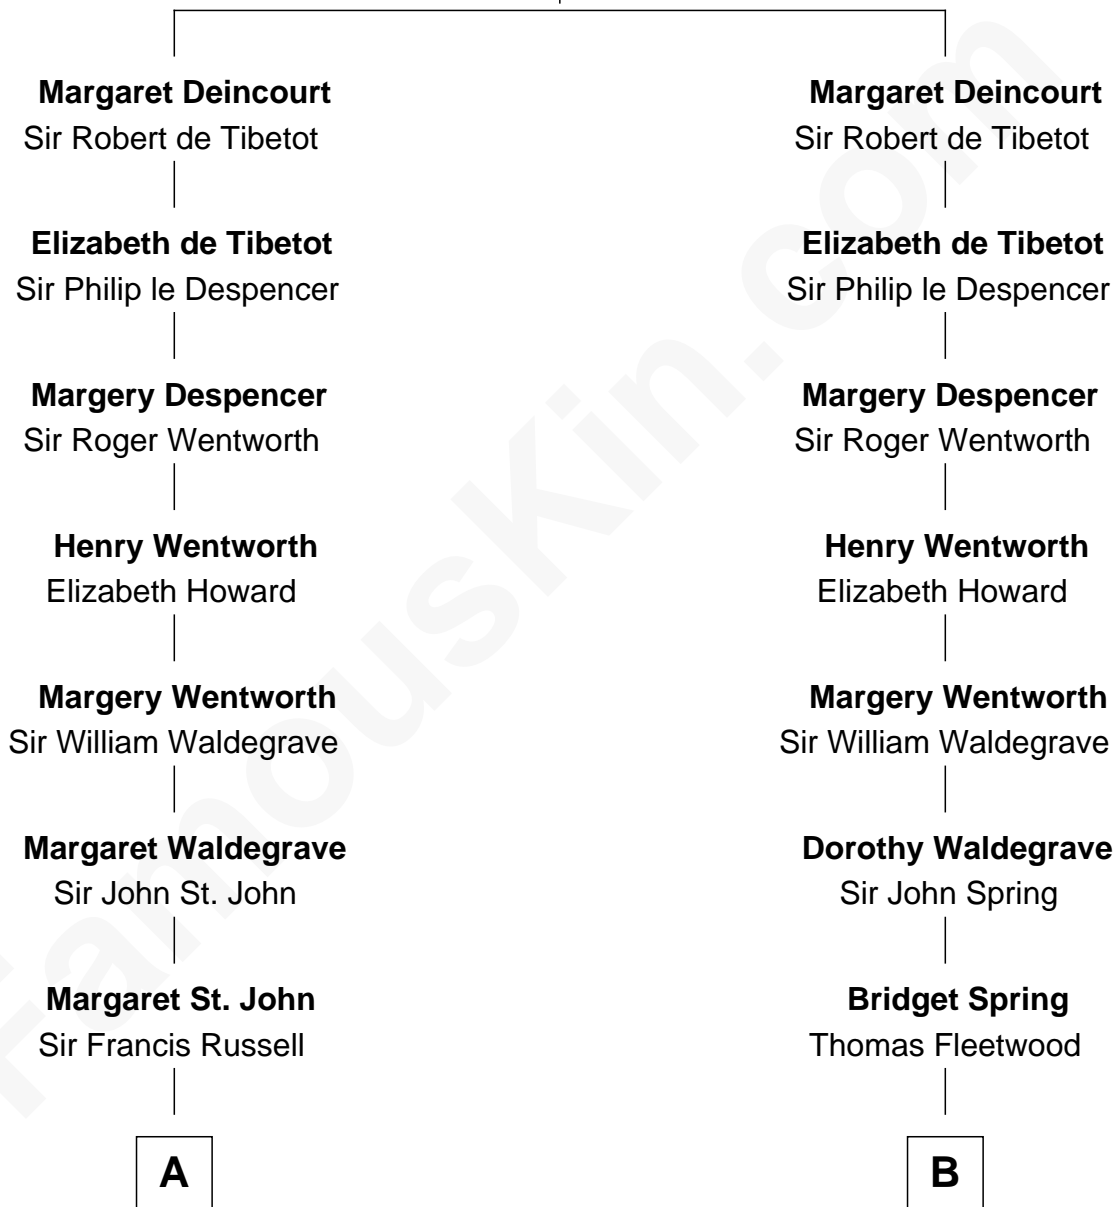

FamousKin.com Relationship Chart of

Prince Harry
Duke of Sussex

19th cousin 1 time removed of

Benedict Cumberbatch
Movie, Television and Stage Actor

Sir William Deincourt
Milicent la Zouche

C

Albert Edward John Spencer

Cynthia Elinor Beatrix Hamilton

Edward John Spencer

Frances Ruth Burke Roche

Princess Diana Frances Spencer

Charles III, King of the United Kingdom

Prince Harry

Duke of Sussex

D