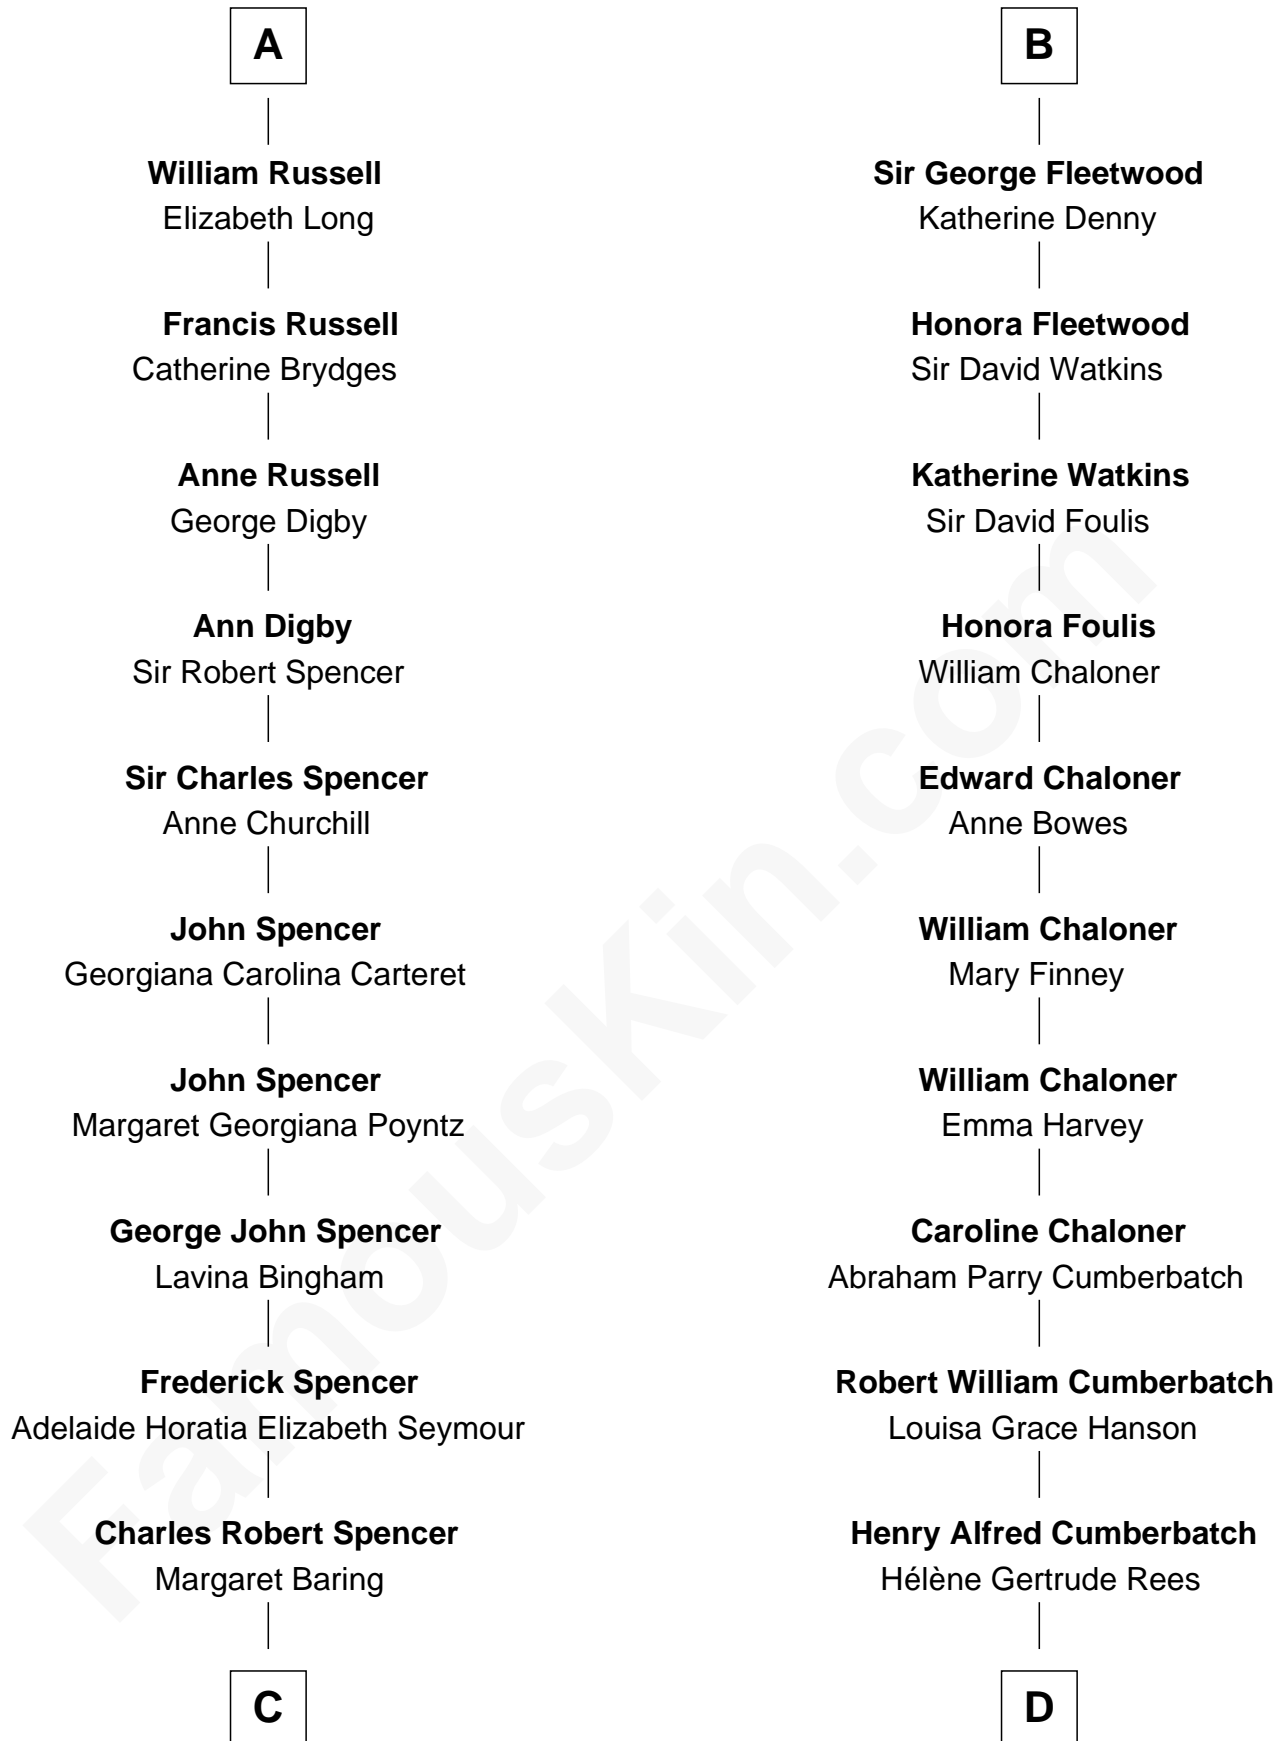

FamousKin.com Relationship Chart of

Prince Harry
Duke of Sussex

19th cousin 1 time removed of

Benedict Cumberbatch
Movie, Television and Stage Actor

Sir William Deincourt
Milicent la Zouche

C

Albert Edward John Spencer

Cynthia Elinor Beatrix Hamilton

Edward John Spencer

Frances Ruth Burke Roche

Princess Diana Frances Spencer

Charles III, King of the United Kingdom

Prince Harry

Duke of Sussex

D