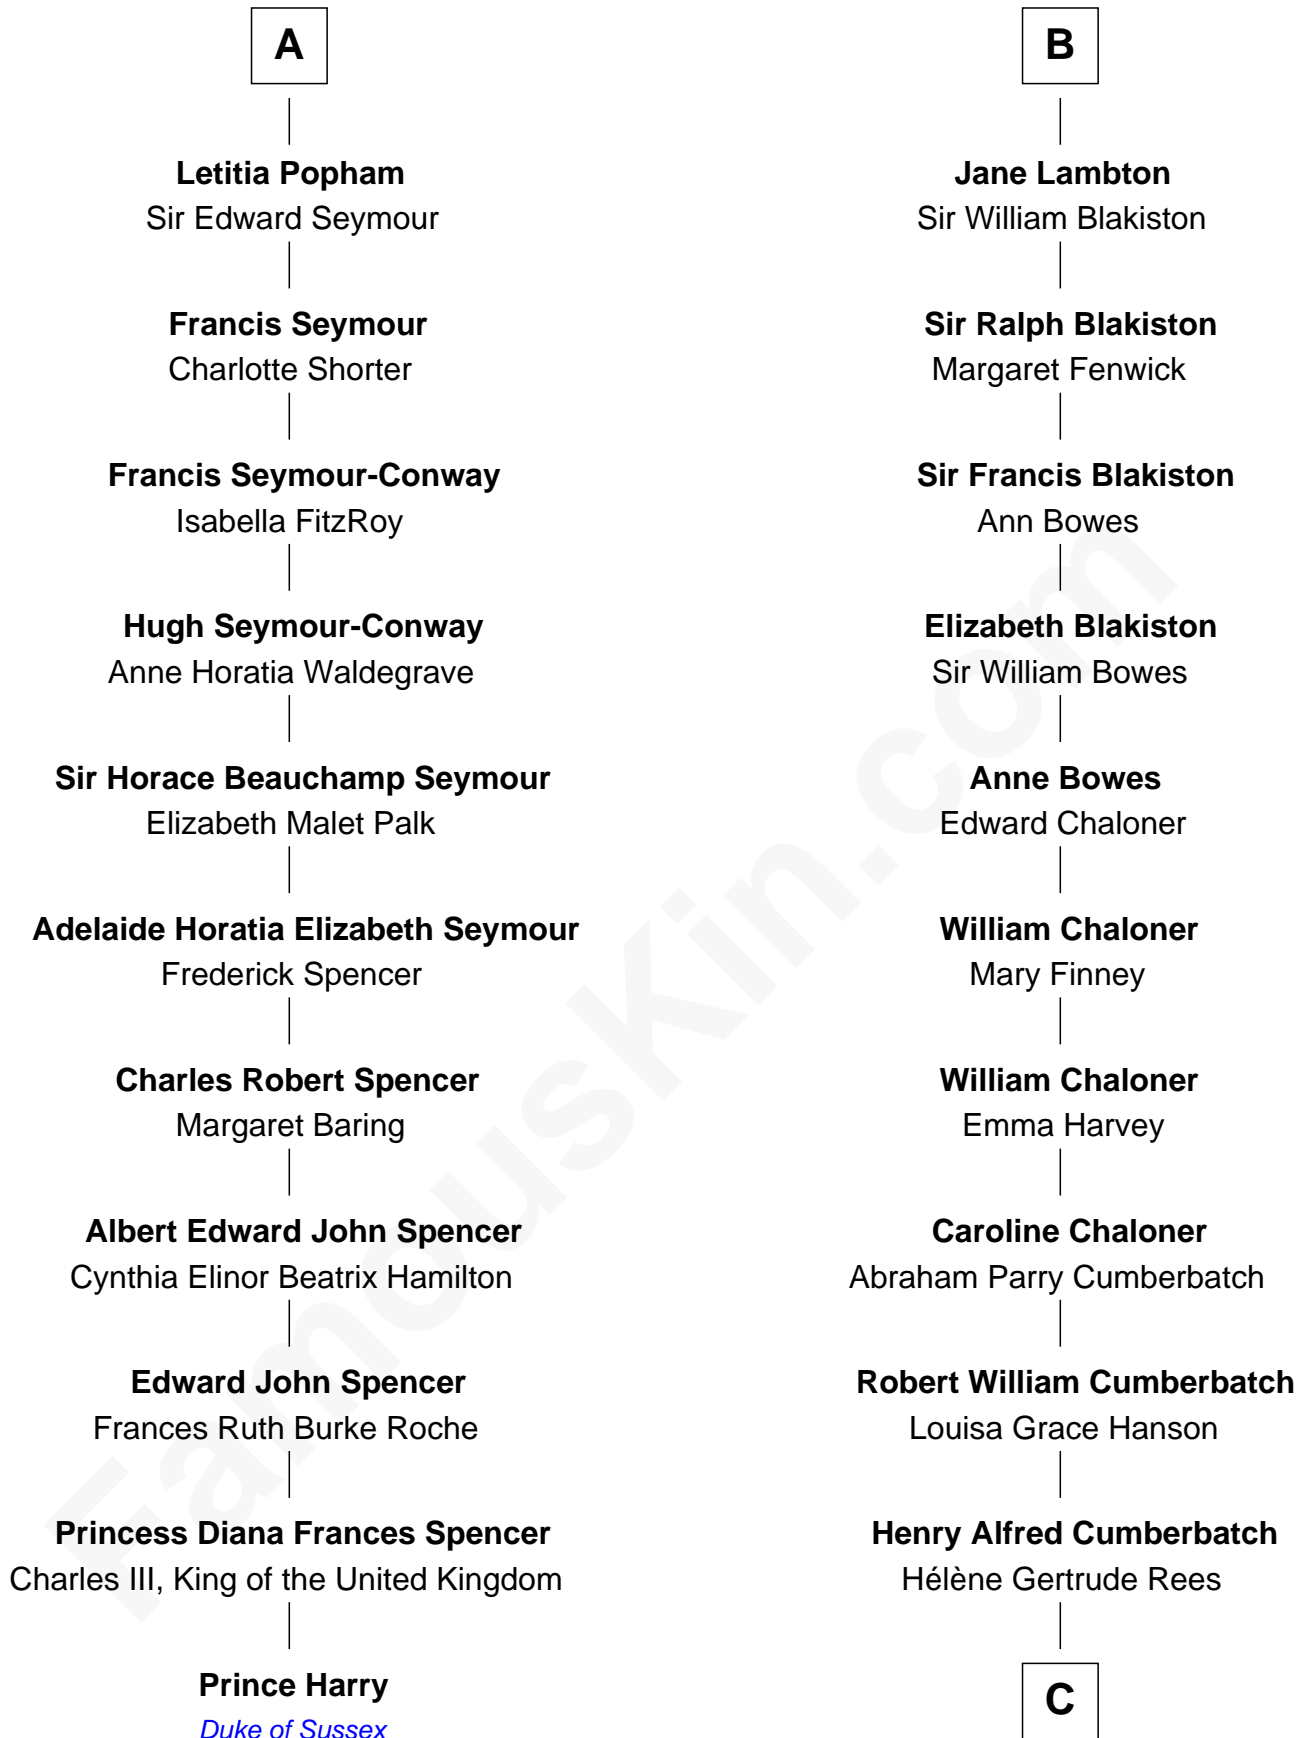

**FamousKin.com**  
**Relationship Chart of**  
**Prince Harry**  
*Duke of Sussex*

17th cousin 2 times removed of  
**Benedict Cumberbatch**  
*Movie, Television and Stage Actor*

C

**Henry Carlton Cumberbatch**

Pauline Ellen Laing Congdon

**Timothy Carlton Congdon Cumberbatch**

Wanda Ventham

**Benedict Cumberbatch**

*Movie, Television and Stage Actor*

FamousKin.com