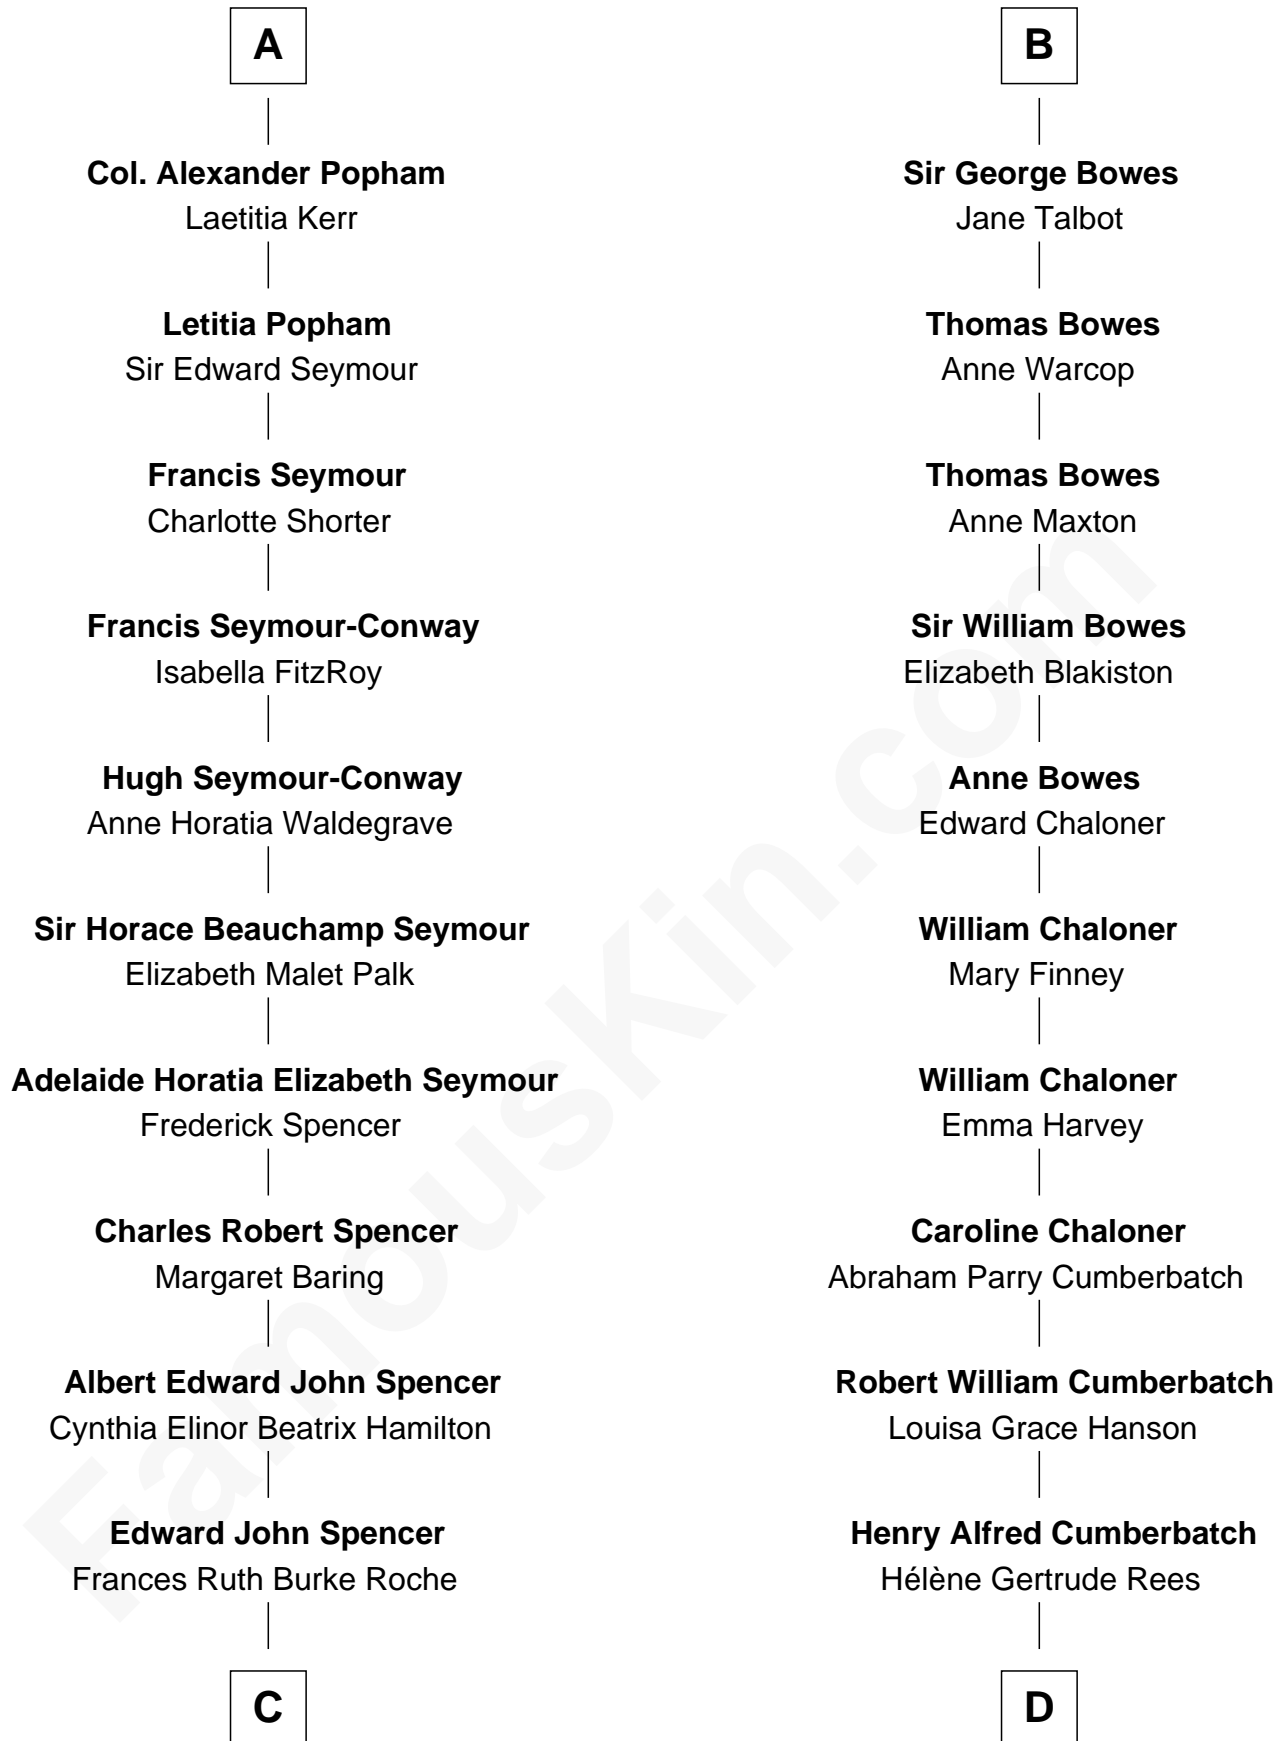

# FamousKin.com Relationship Chart of

**Prince Harry**

*Duke of Sussex*

18th cousin 1 time removed of

**Benedict Cumberbatch**

*Movie, Television and Stage Actor*

**Sir Maurice de Berkeley**

Eve la Zouche

Sir Robert de Clifford

**Sir Roger de Clifford**

Maud de Beauchamp

**Katherine de Clifford**

Sir Ralph de Greystoke

**Joan de Greystoke**

Sir William Bowes

**Sir William Bowes**

Maud FitzHugh

**Sir Ralph Bowes**

Margery Conyers

**Richard Bowes**

Elizabeth Aske

**B**

**C**

**Princess Diana Frances Spencer**  
Charles III, King of the United Kingdom

**Prince Harry**  
*Duke of Sussex*

**D**

**Henry Carlton Cumberbatch**  
Pauline Ellen Laing Congdon

**Timothy Carlton Congdon Cumberbatch**  
Wanda Ventham

**Benedict Cumberbatch**  
*Movie, Television and Stage Actor*