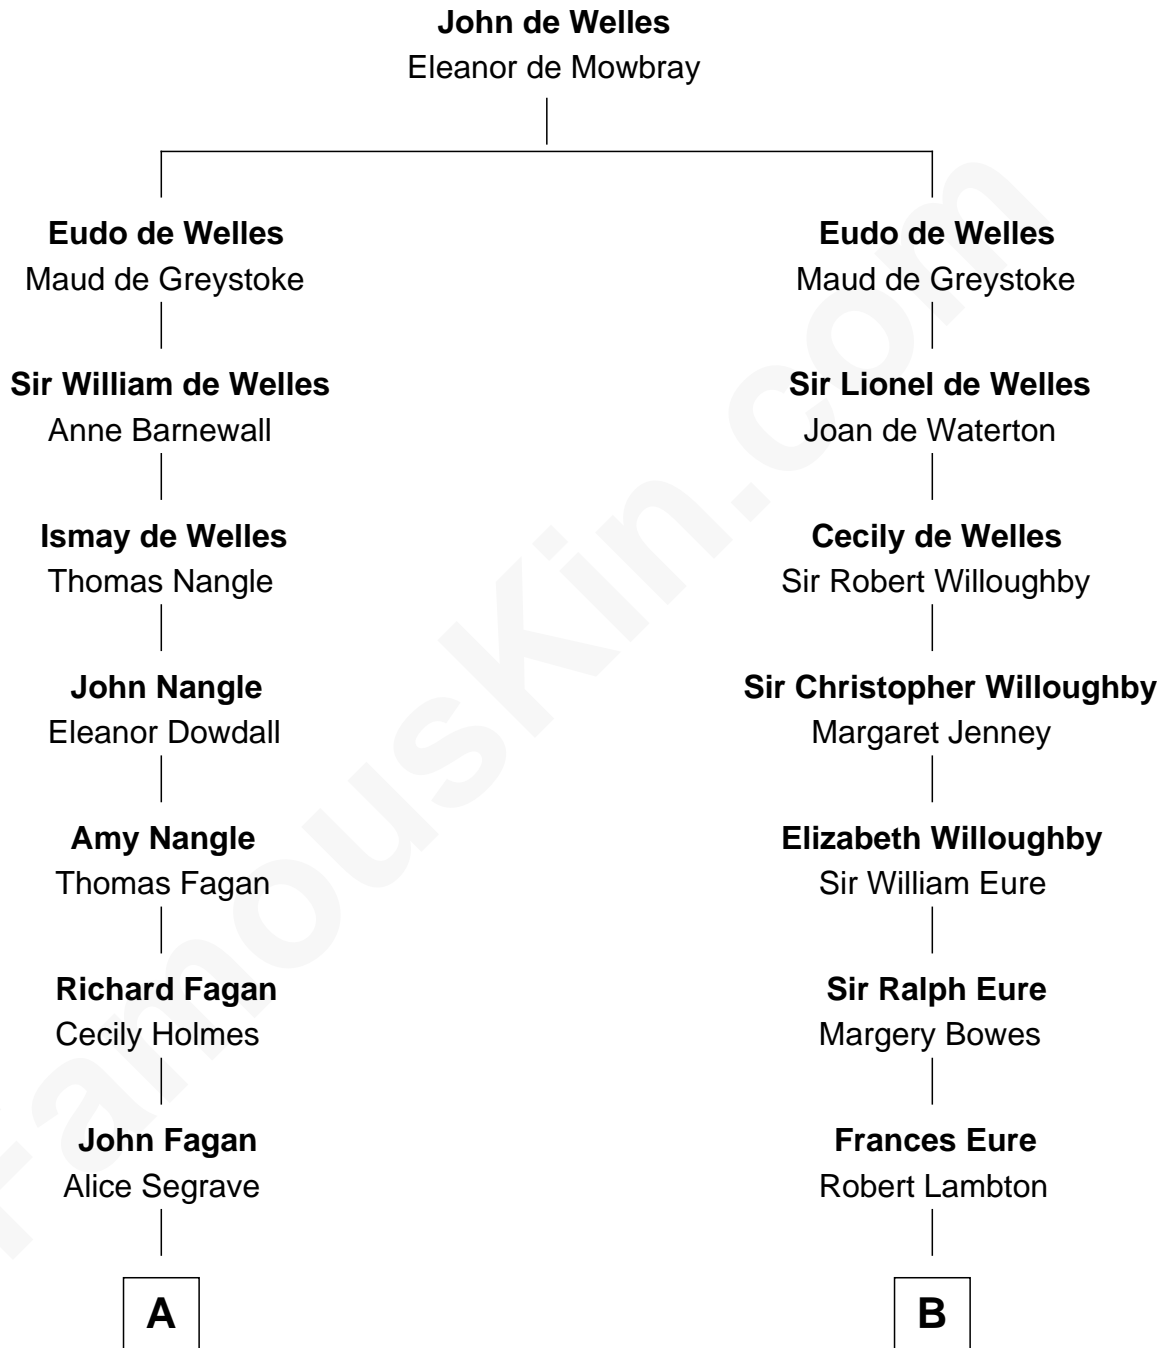

# FamousKin.com Relationship Chart of

**Prince Harry**  
*Duke of Sussex*

18th cousin 1 time removed of

**Benedict Cumberbatch**  
*Movie, Television and Stage Actor*

**A**

**John Fagan**  
Beale Knowles

**Christopher Fagan**  
Mary Nagle

**Patrick Fagan**  
Christiana FitzMaurice

**Christopher Alexander Fagan**  
Hyacinthe Gabrielle Varis

**Hyacinthe Gabrielle Fagan**  
Sir Richard Colley Wellesley

**Anne Wellesley**  
Charles Augustus Cavendish-Bentinck