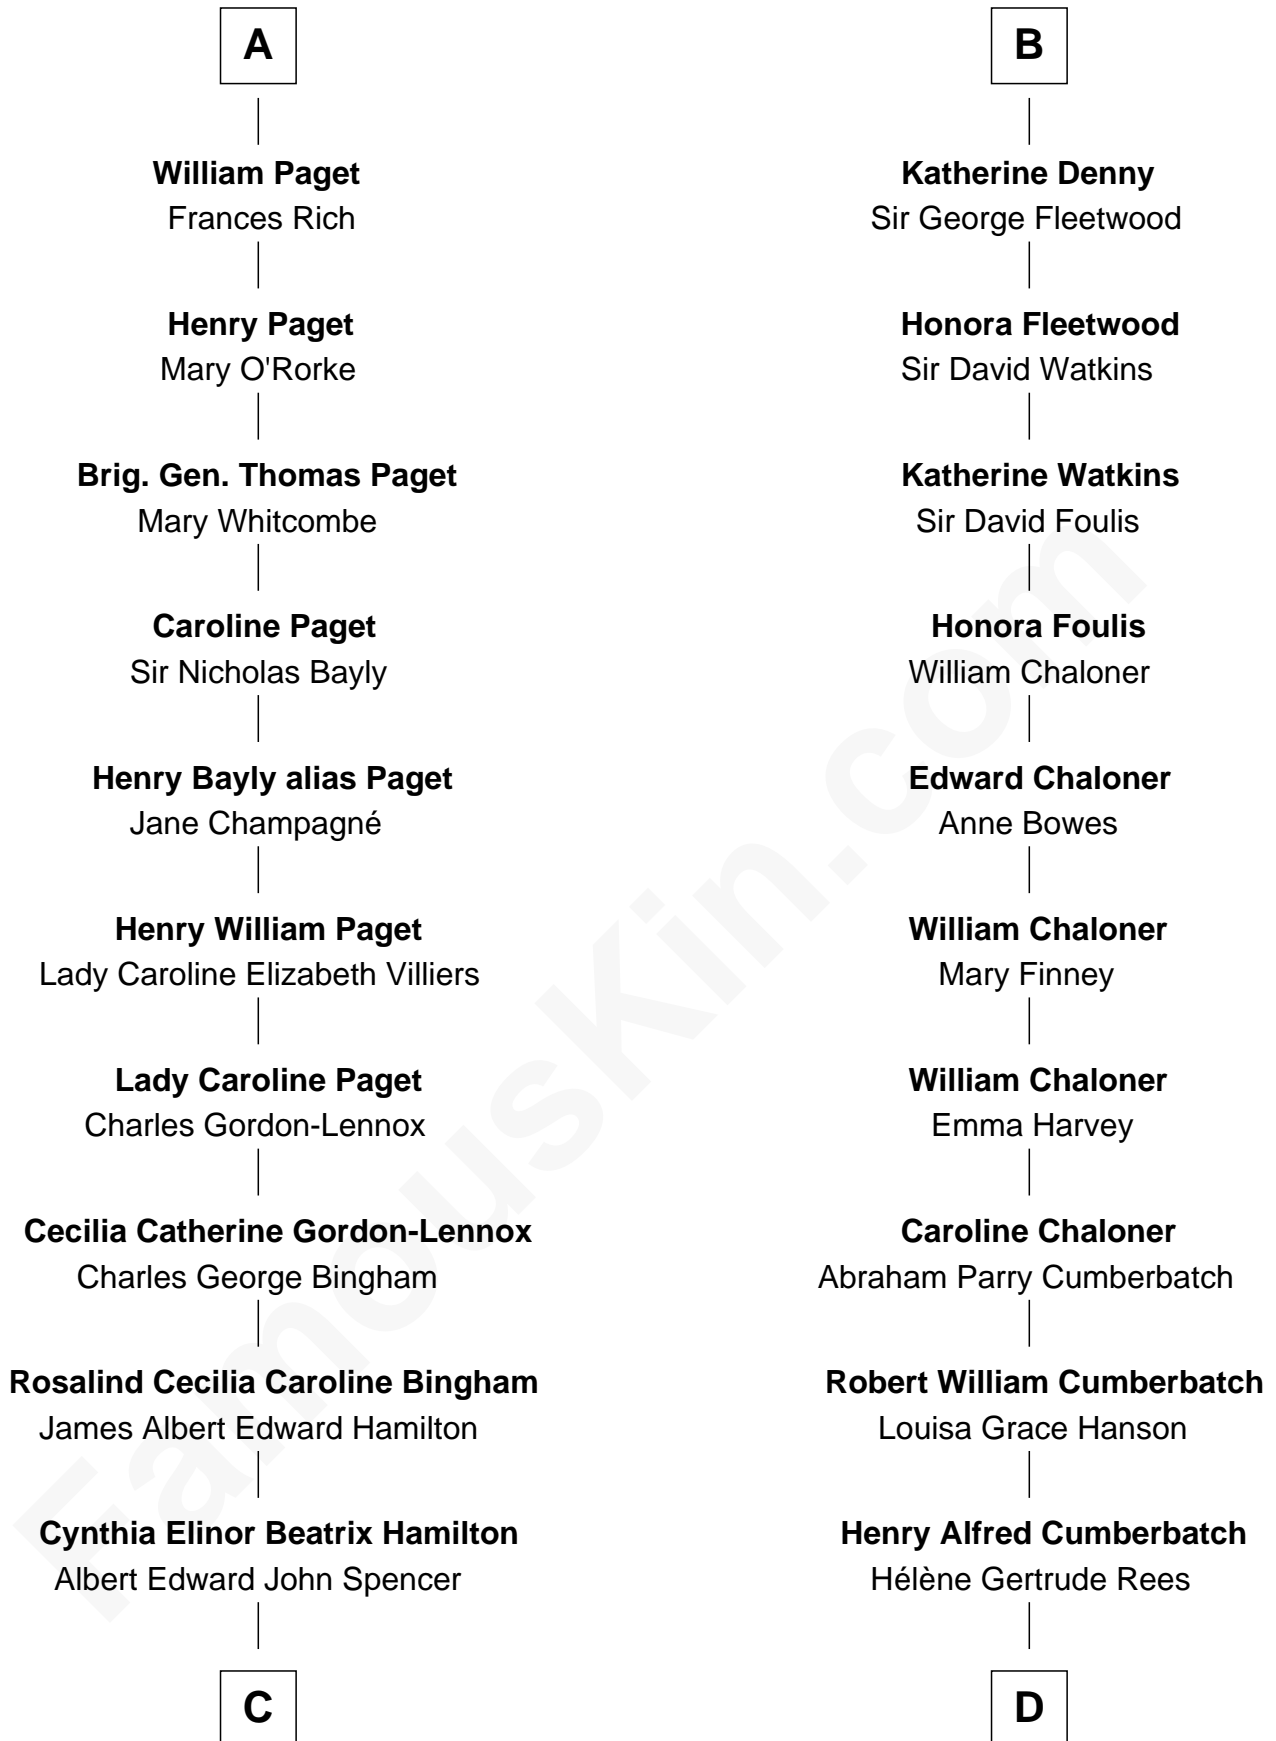

FamousKin.com Relationship Chart of

Prince Harry
Duke of Sussex

19th cousin of

Benedict Cumberbatch
Movie, Television and Stage Actor

Thomas Peverell
Margaret Courtenay

C

Edward John Spencer
Frances Ruth Burke Roche

Princess Diana Frances Spencer
Charles III, King of the United Kingdom

Prince Harry
Duke of Sussex

D

Henry Carlton Cumberbatch
Pauline Ellen Laing Congdon

Timothy Carlton Congdon Cumberbatch
Wanda Ventham