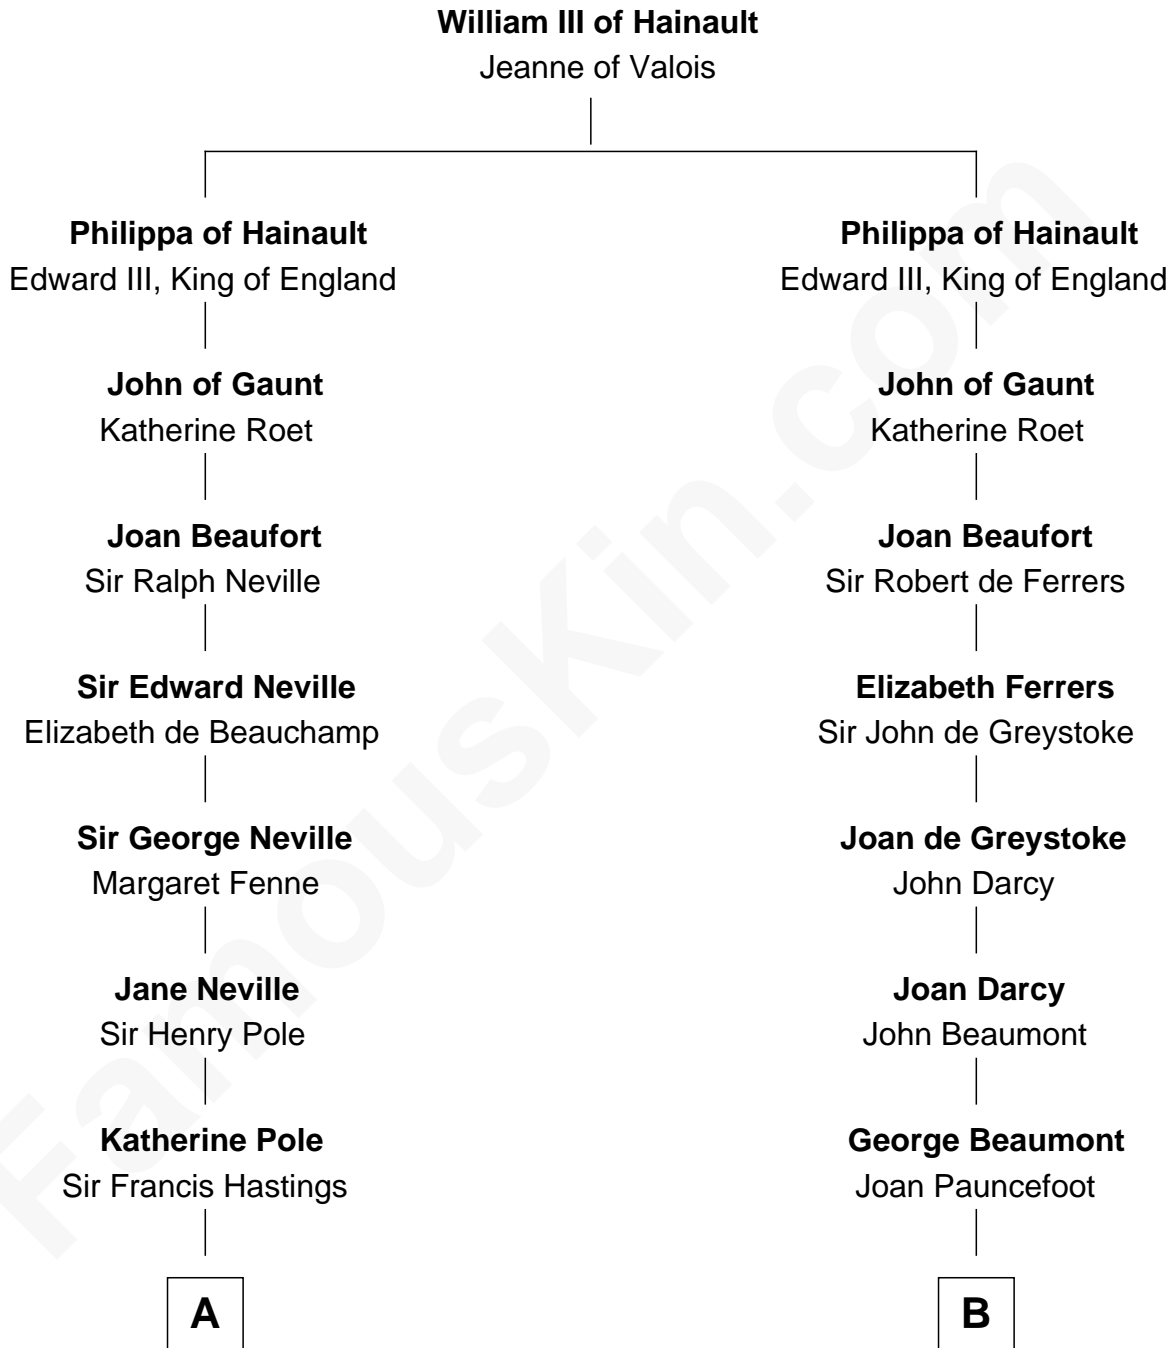

FamousKin.com Relationship Chart of

Prince Harry
Duke of Sussex

18th cousin 2 times removed of

Sir Arthur Conan Doyle
Author, "Sherlock Holmes"

C

Albert Edward John Spencer
Cynthia Elinor Beatrix Hamilton

Edward John Spencer
Frances Ruth Burke Roche

Princess Diana Frances Spencer
Charles III, King of the United Kingdom

Prince Harry
Duke of Sussex

D

Mary Josephine Elizabeth Foley
Charles Altamont Doyle

Sir Arthur Conan Doyle
Author, "Sherlock Holmes"

FamousKin.com