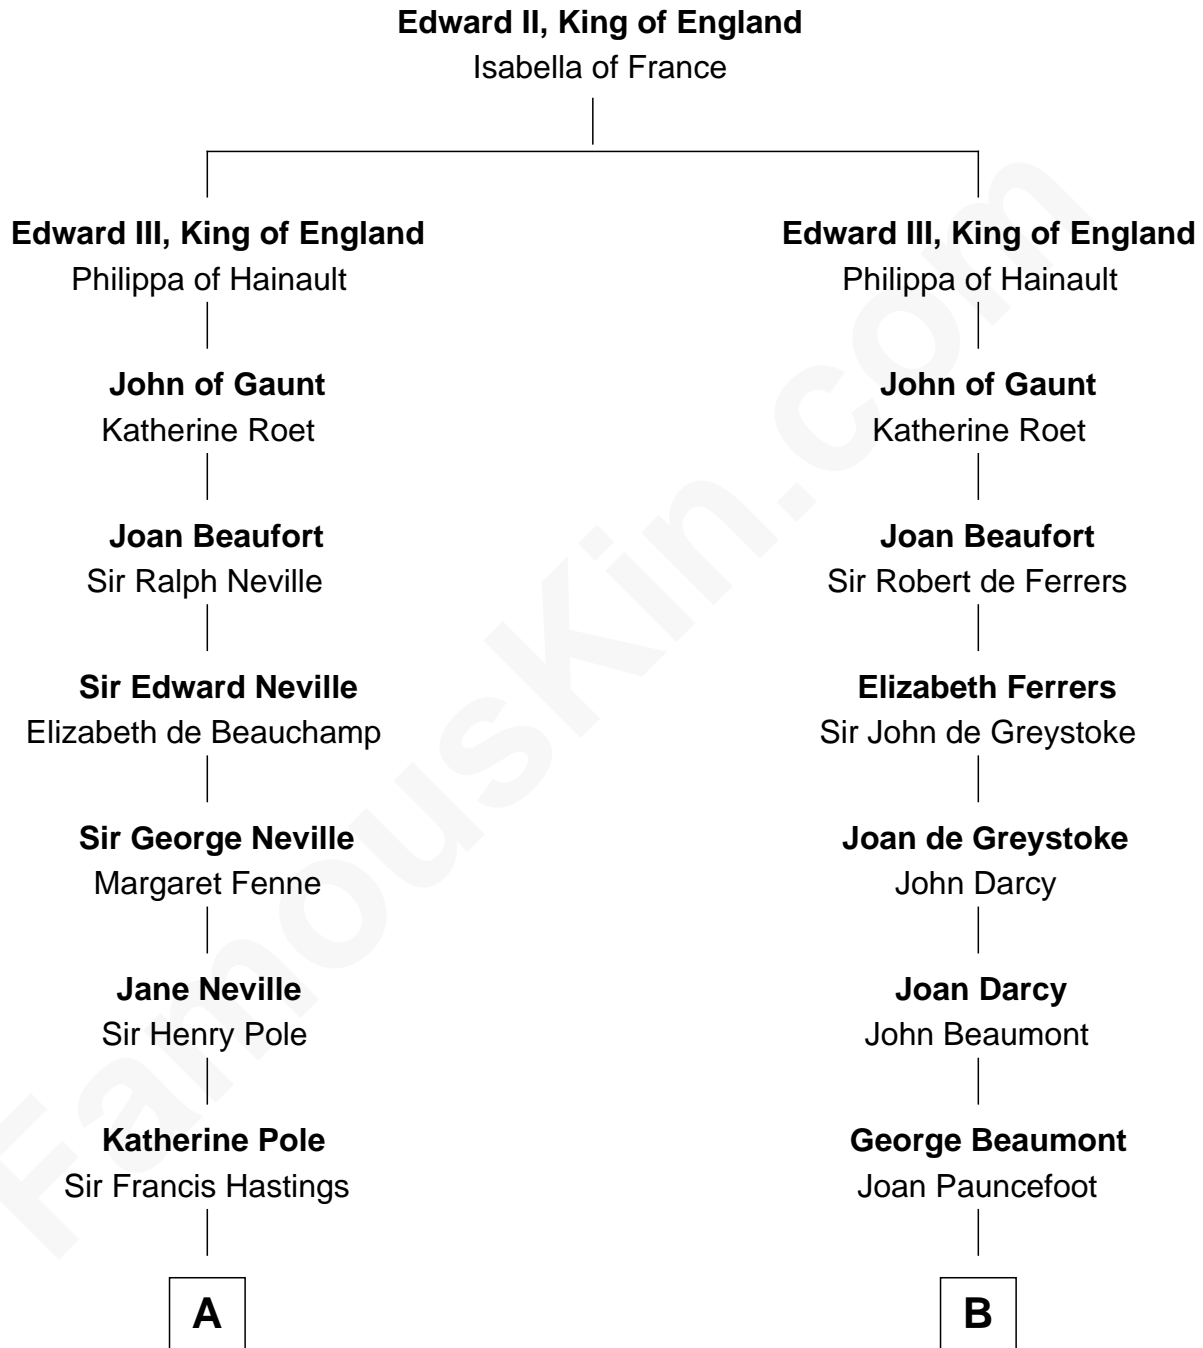

FamousKin.com Relationship Chart of

Prince Harry
Duke of Sussex

18th cousin 2 times removed of

Sir Arthur Conan Doyle
Author, "Sherlock Holmes"

C

Albert Edward John Spencer
Cynthia Elinor Beatrix Hamilton

Edward John Spencer
Frances Ruth Burke Roche

Princess Diana Frances Spencer
Charles III, King of the United Kingdom

Prince Harry
Duke of Sussex

D

Mary Josephine Elizabeth Foley
Charles Altamont Doyle

Sir Arthur Conan Doyle
Author, "Sherlock Holmes"

FamousKin.com