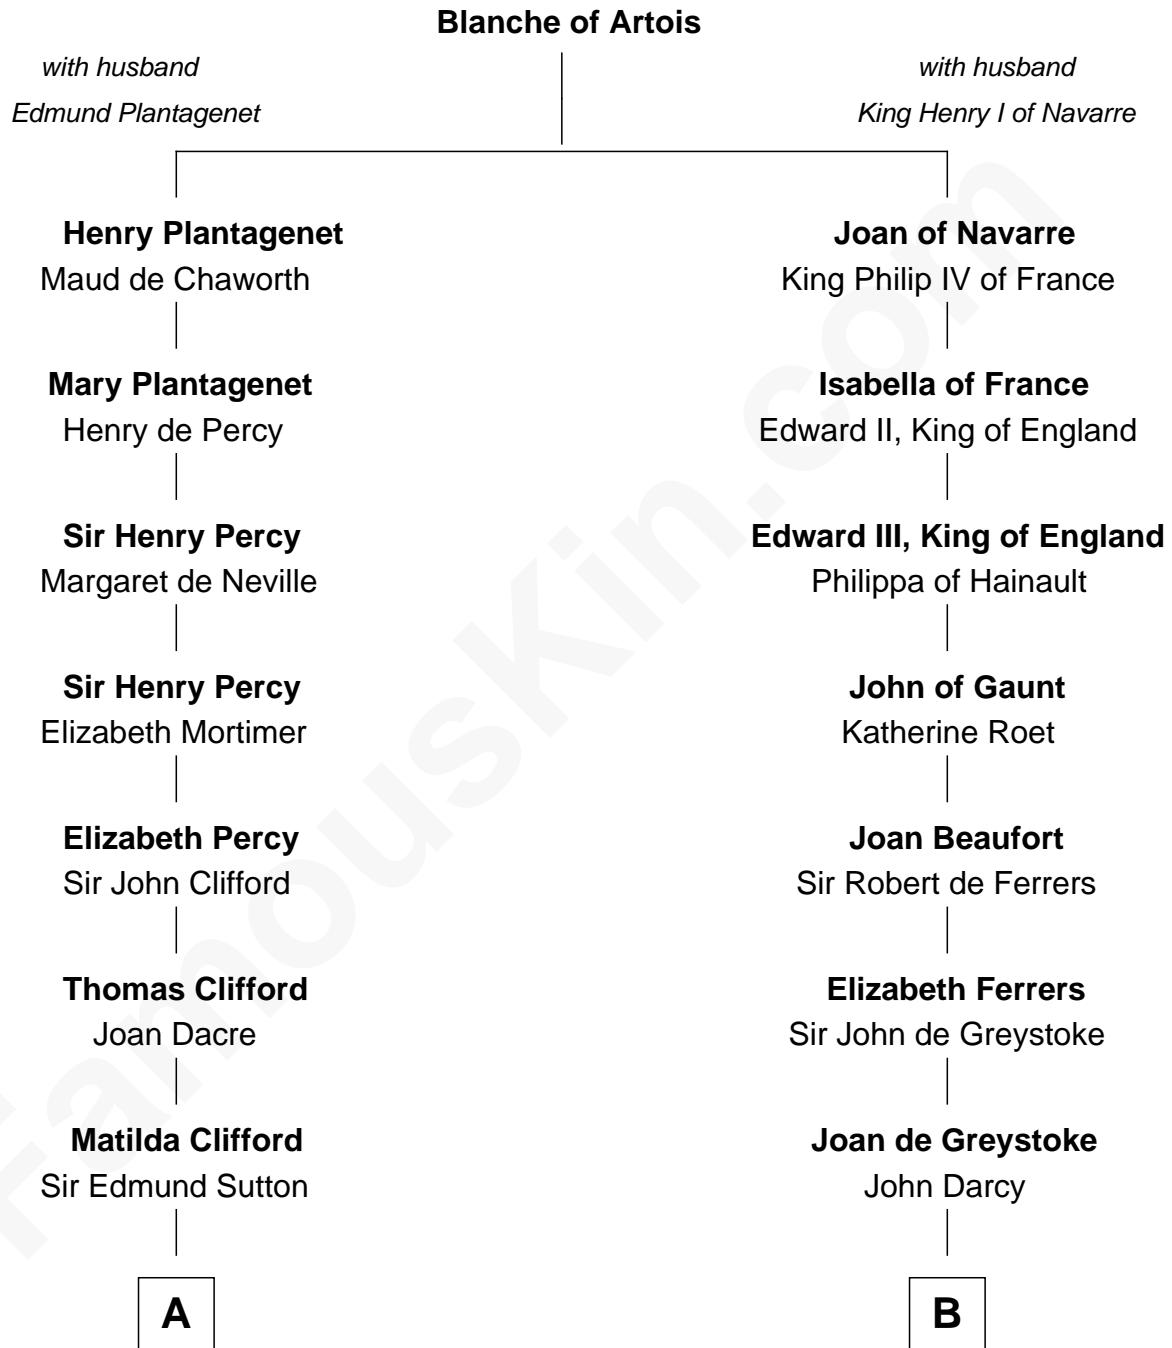

FamousKin.com Relationship Chart of

Prince Harry
Duke of Sussex

20th cousin 1 time removed of

Sir Arthur Conan Doyle
Author, "Sherlock Holmes"

C

Charles Robert Spencer

Margaret Baring

Albert Edward John Spencer

Cynthia Elinor Beatrix Hamilton

Edward John Spencer

Frances Ruth Burke Roche

Princess Diana Frances Spencer

Charles III, King of the United Kingdom

Prince Harry

Duke of Sussex

D